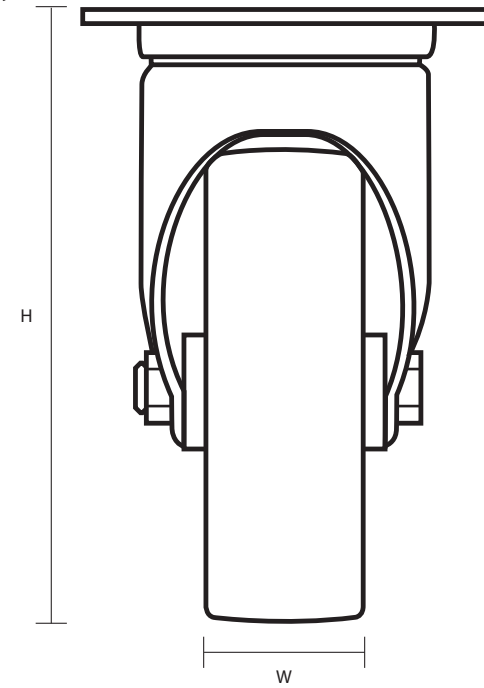

75-314-R/SWB (75mm Light Duty Swivel Braked Top Plate castor Grey Rubber Wheel)

Castor Dimensions - Key

D	Wheel Diameter	75mm
L	Plate Dimension Length (mm)	60mm
L1	Plate Dimension Width (mm)	60mm
C	Plate Hole Centres length (mm)	48/38mm
C1	Plate Hole Centres width (mm)	48/38mm
D1	Plate Hole Diameter (mm)	6mm
H	Total Castor Height (mm)	101mm
W	Tread Width (mm)	23mm
R	Swivel Radius (mm)	100mm