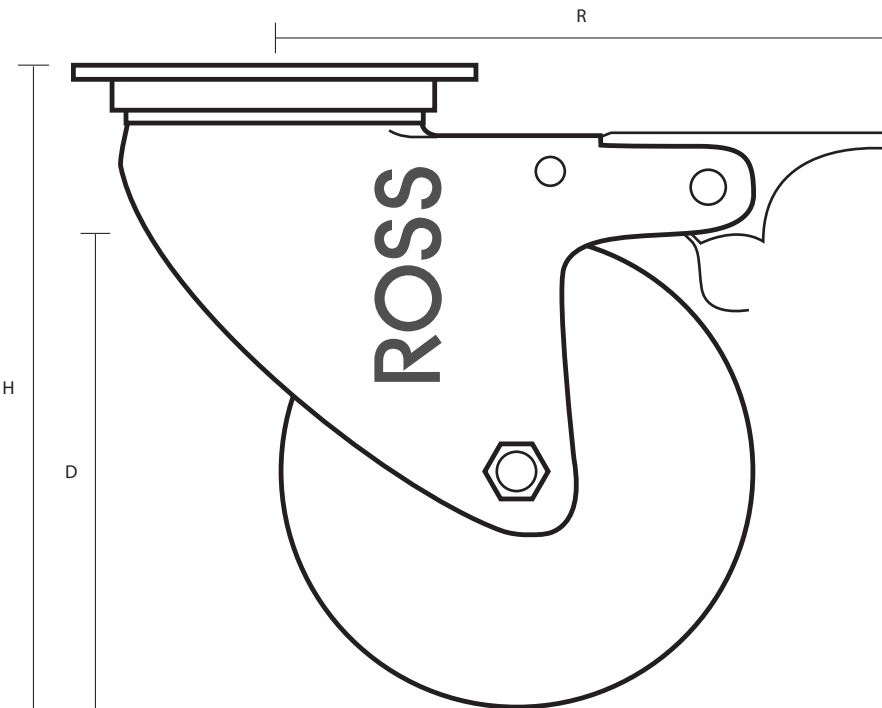

75-314-R/SWB (75mm Light Duty Swivel Braked Top Plate castor Grey Rubber Wheel)

Castor Dimensions - Key

D	Wheel Diameter	75mm
L	Plate Dimension Length (mm)	60mm
L1	Plate Dimension Width (mm)	60mm
C	Plate Hole Centres length (mm)	48/38mm
C1	Plate Hole Centres width (mm)	48/38mm
D1	Plate Hole Diameter (mm)	6mm
H	Total Castor Height (mm)	101mm
W	Tread Width (mm)	23mm
R	Swivel Radius (mm)	100mm