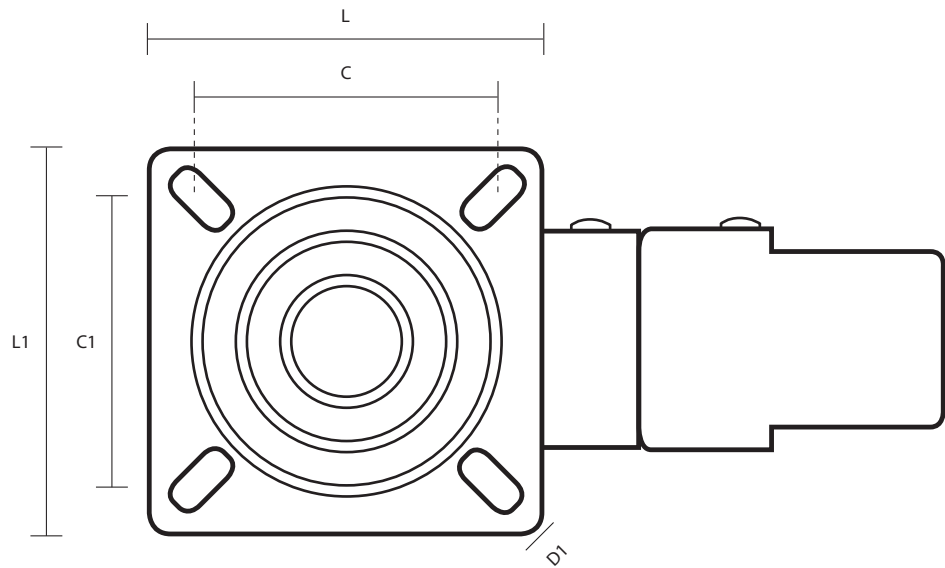

75-314-R/SWB (75mm Light Duty Swivel Braked Top Plate castor Grey Rubber Wheel)

Castor Dimensions - Key

D	Wheel Diameter	75mm
L	Plate Dimension Length (mm)	60mm
L1	Plate Dimension Width (mm)	60mm
C	Plate Hole Centres length (mm)	48/38mm
C1	Plate Hole Centres width (mm)	48/38mm
D1	Plate Hole Diameter (mm)	6mm
H	Total Castor Height (mm)	101mm
W	Tread Width (mm)	23mm
R	Swivel Radius (mm)	100mm