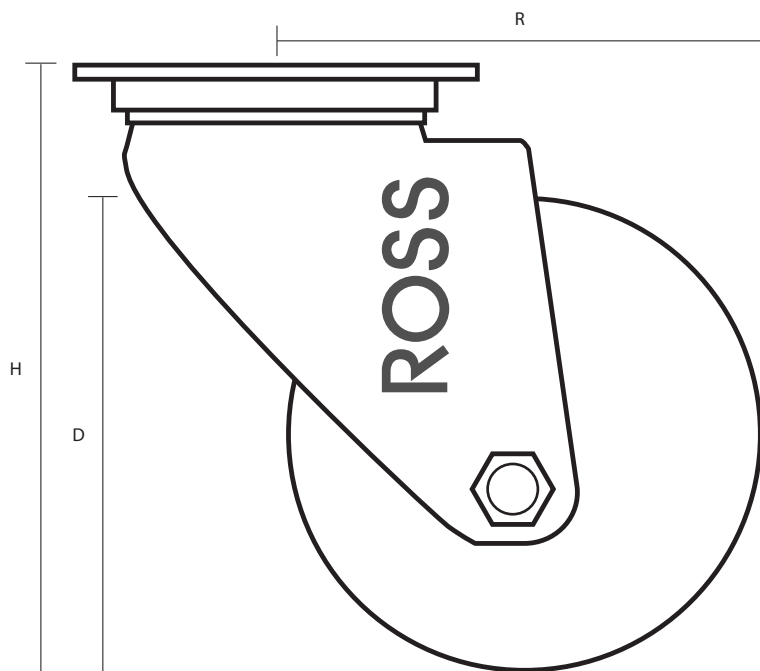

75-314-R (75mm Light Duty Swivel Top Plate Castor Grey Rubber Wheel)

Castor Dimensions - Key

D	Wheel Diameter	75mm
L	Plate Dimension Length (mm)	60mm
L1	Plate Dimension Width (mm)	60mm
C	Plate Hole Centres length (mm)	48/38mm
C1	Plate Hole Centres width (mm)	48/38mm
D1	Plate Hole Diameter (mm)	6mm
H	Total Castor Height (mm)	101mm
W	Tread Width (mm)	23mm
R	Swivel Radius (mm)	68mm