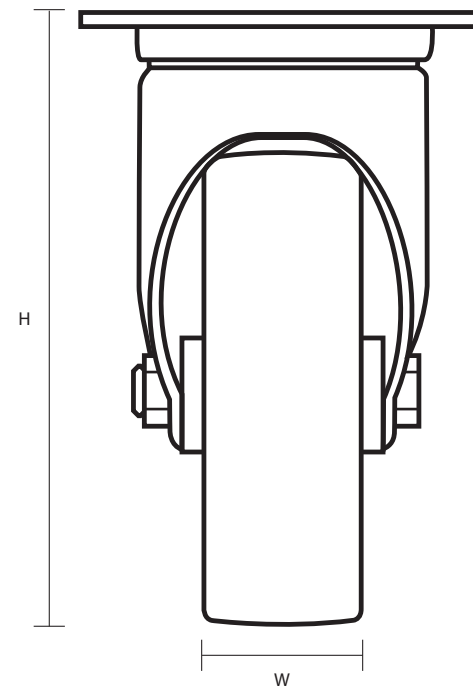

75-314-R (75mm Light Duty Swivel Top Plate Castor Grey Rubber Wheel)

Castor Dimensions - Key

D	Wheel Diameter	75mm
L	Plate Dimension Length (mm)	60mm
L1	Plate Dimension Width (mm)	60mm
C	Plate Hole Centres length (mm)	48/38mm
C1	Plate Hole Centres width (mm)	48/38mm
D1	Plate Hole Diameter (mm)	6mm
H	Total Castor Height (mm)	101mm
W	Tread Width (mm)	23mm
R	Swivel Radius (mm)	68mm