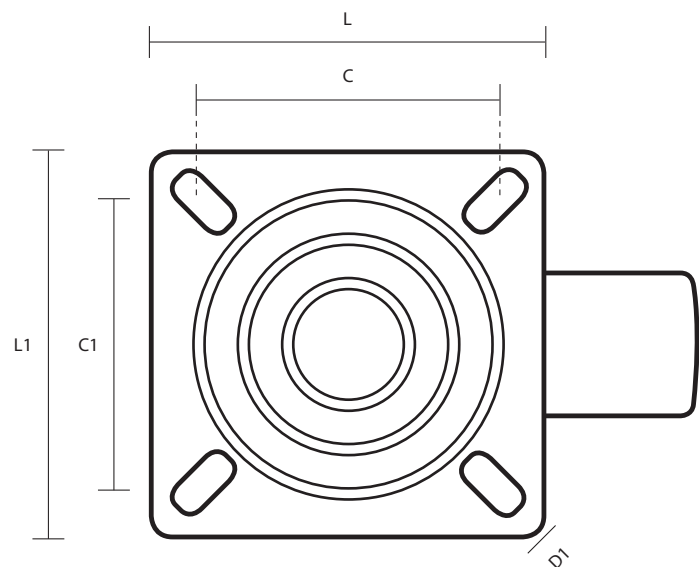

75-314-R (75mm Light Duty Swivel Top Plate Castor Grey Rubber Wheel)

Castor Dimensions - Key

D	Wheel Diameter	75mm
L	Plate Dimension Length (mm)	60mm
L1	Plate Dimension Width (mm)	60mm
C	Plate Hole Centres length (mm)	48/38mm
C1	Plate Hole Centres width (mm)	48/38mm
D1	Plate Hole Diameter (mm)	6mm
H	Total Castor Height (mm)	101mm
W	Tread Width (mm)	23mm
R	Swivel Radius (mm)	68mm