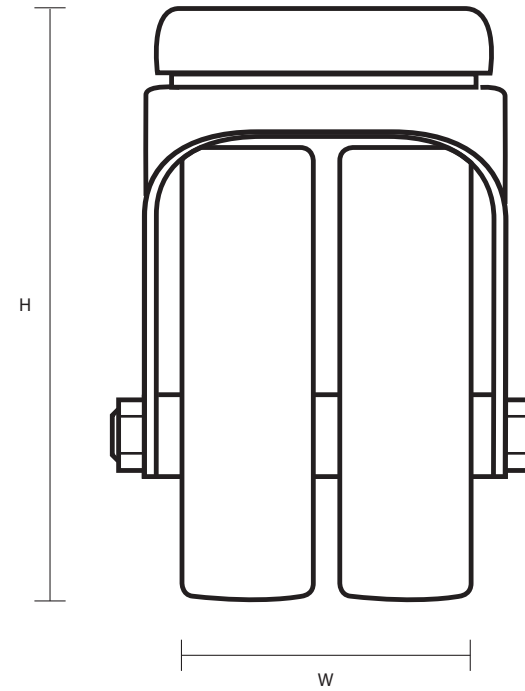

75-360-P/BH10 (75mm Light Duty Twin Wheel Castor Black Polypropylene Wheel)

Castor Dimensions - Key		
D	Wheel Diameter	75mm
L	Plate Dimension Length (mm)	N/A
L1	Plate Dimension Width (mm)	N/A
C	Plate Hole Centers length (mm)	N/A
C1	Plate Hole Centers width (mm)	N/A
D1	Plate Hole Diameter (mm)	10mm
H	Total Castor Height	100mm
W	Tread Width (mm)	50mm
R	Swivel Radius (mm)	75mm