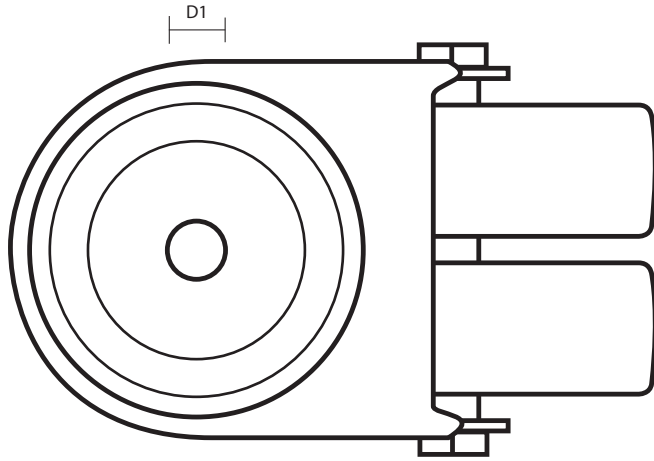

75-360-P/BH10 (75mm Light Duty Twin Wheel Castor Black Polypropylene Wheel)

Castor Dimensions - Key		
D	Wheel Diameter	75mm
L	Plate Dimension Length (mm)	N/A
L1	Plate Dimension Width (mm)	N/A
C	Plate Hole Centers length (mm)	N/A
C1	Plate Hole Centers width (mm)	N/A
D1	Plate Hole Diameter (mm)	10mm
H	Total Castor Height	100mm
W	Tread Width (mm)	50mm
R	Swivel Radius (mm)	75mm