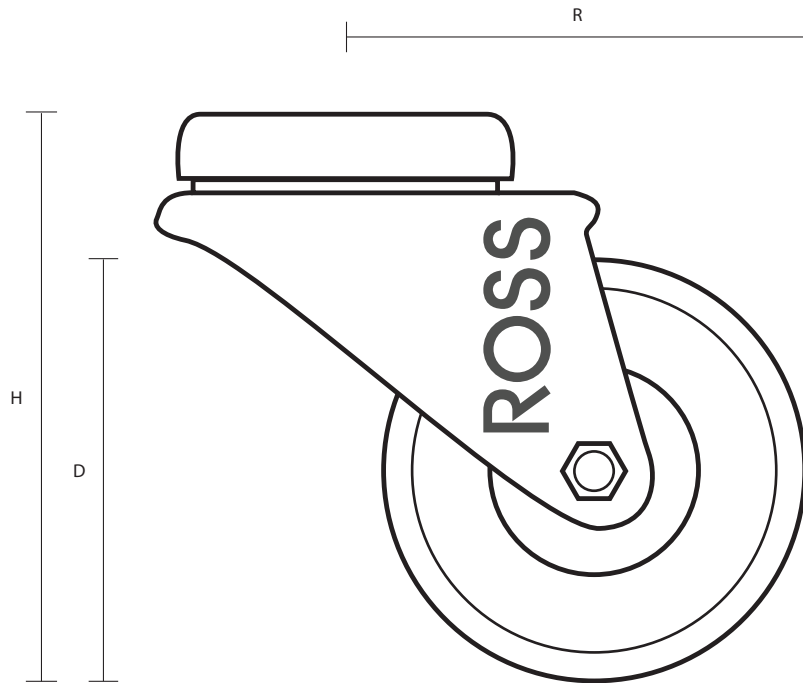

75-360-P/BH10 (75mm Light Duty Twin Wheel Castor Black Polypropylene Wheel)

Castor Dimensions - Key		
D	Wheel Diameter	75mm
L	Plate Dimension Length (mm)	N/A
L1	Plate Dimension Width (mm)	N/A
C	Plate Hole Centers length (mm)	N/A
C1	Plate Hole Centers width (mm)	N/A
D1	Plate Hole Diameter (mm)	10mm
H	Total Castor Height	100mm
W	Tread Width (mm)	50mm
R	Swivel Radius (mm)	75mm