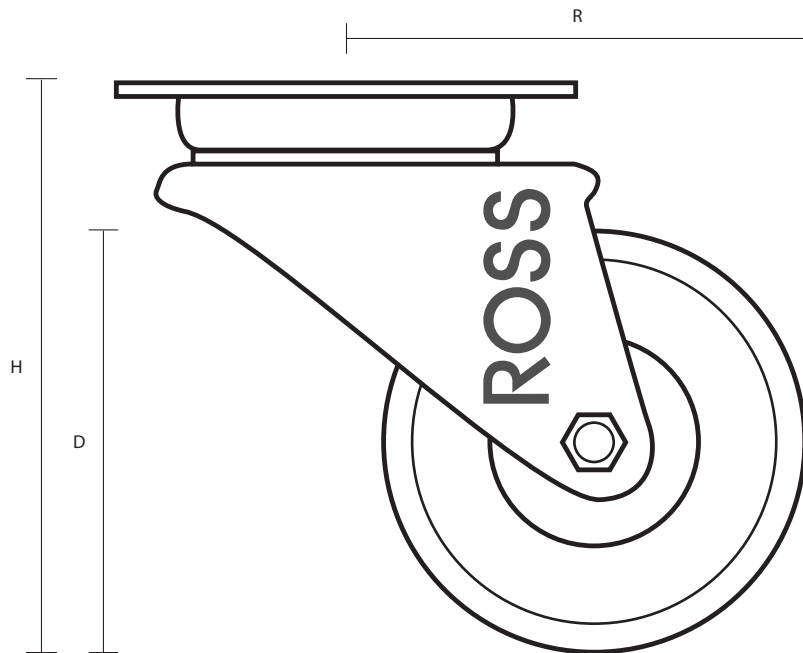

75-360-P/FP (75mm Light Duty Twin Wheel Swivel Castor Black Polypropylene Wheel)

Castor Dimensions - Key		
D	Wheel Diameter	75mm
L	Plate Dimension Length (mm)	60mm
L1	Plate Dimension Width (mm)	60mm
C	Plate Hole Centers length (mm)	48/38mm
C1	Plate Hole Centers width (mm)	48/38mm
D1	Plate Hole Diameter (mm)	6mm
H	Total Castor Height	98mm
W	Tread Width (mm)	50mm
R	Swivel Radius (mm)	75mm