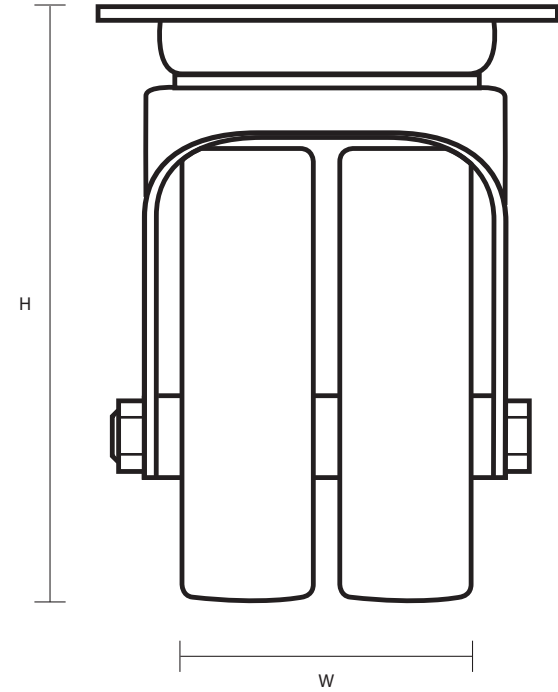

75-360-P/FP (75mm Light Duty Twin Wheel Swivel Castor Black Polypropylene Wheel)

Castor Dimensions - Key		
D	Wheel Diameter	75mm
L	Plate Dimension Length (mm)	60mm
L1	Plate Dimension Width (mm)	60mm
C	Plate Hole Centers length (mm)	48/38mm
C1	Plate Hole Centers width (mm)	48/38mm
D1	Plate Hole Diameter (mm)	6mm
H	Total Castor Height	98mm
W	Tread Width (mm)	50mm
R	Swivel Radius (mm)	75mm