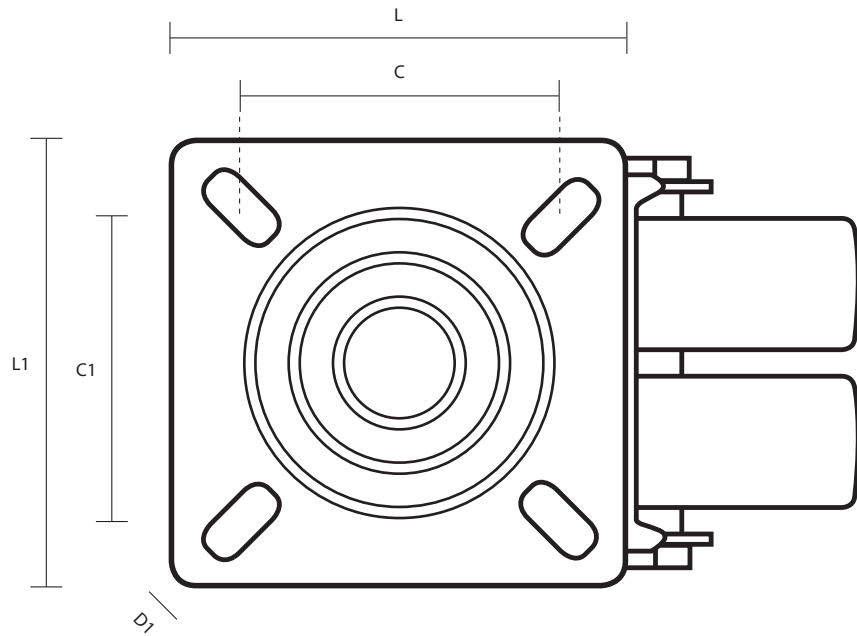

75-360-P/FP (75mm Light Duty Twin Wheel Swivel Castor Black Polypropylene Wheel)

Castor Dimensions - Key		
D	Wheel Diameter	75mm
L	Plate Dimension Length (mm)	60mm
L1	Plate Dimension Width (mm)	60mm
C	Plate Hole Centers length (mm)	48/38mm
C1	Plate Hole Centers width (mm)	48/38mm
D1	Plate Hole Diameter (mm)	6mm
H	Total Castor Height	98mm
W	Tread Width (mm)	50mm
R	Swivel Radius (mm)	75mm