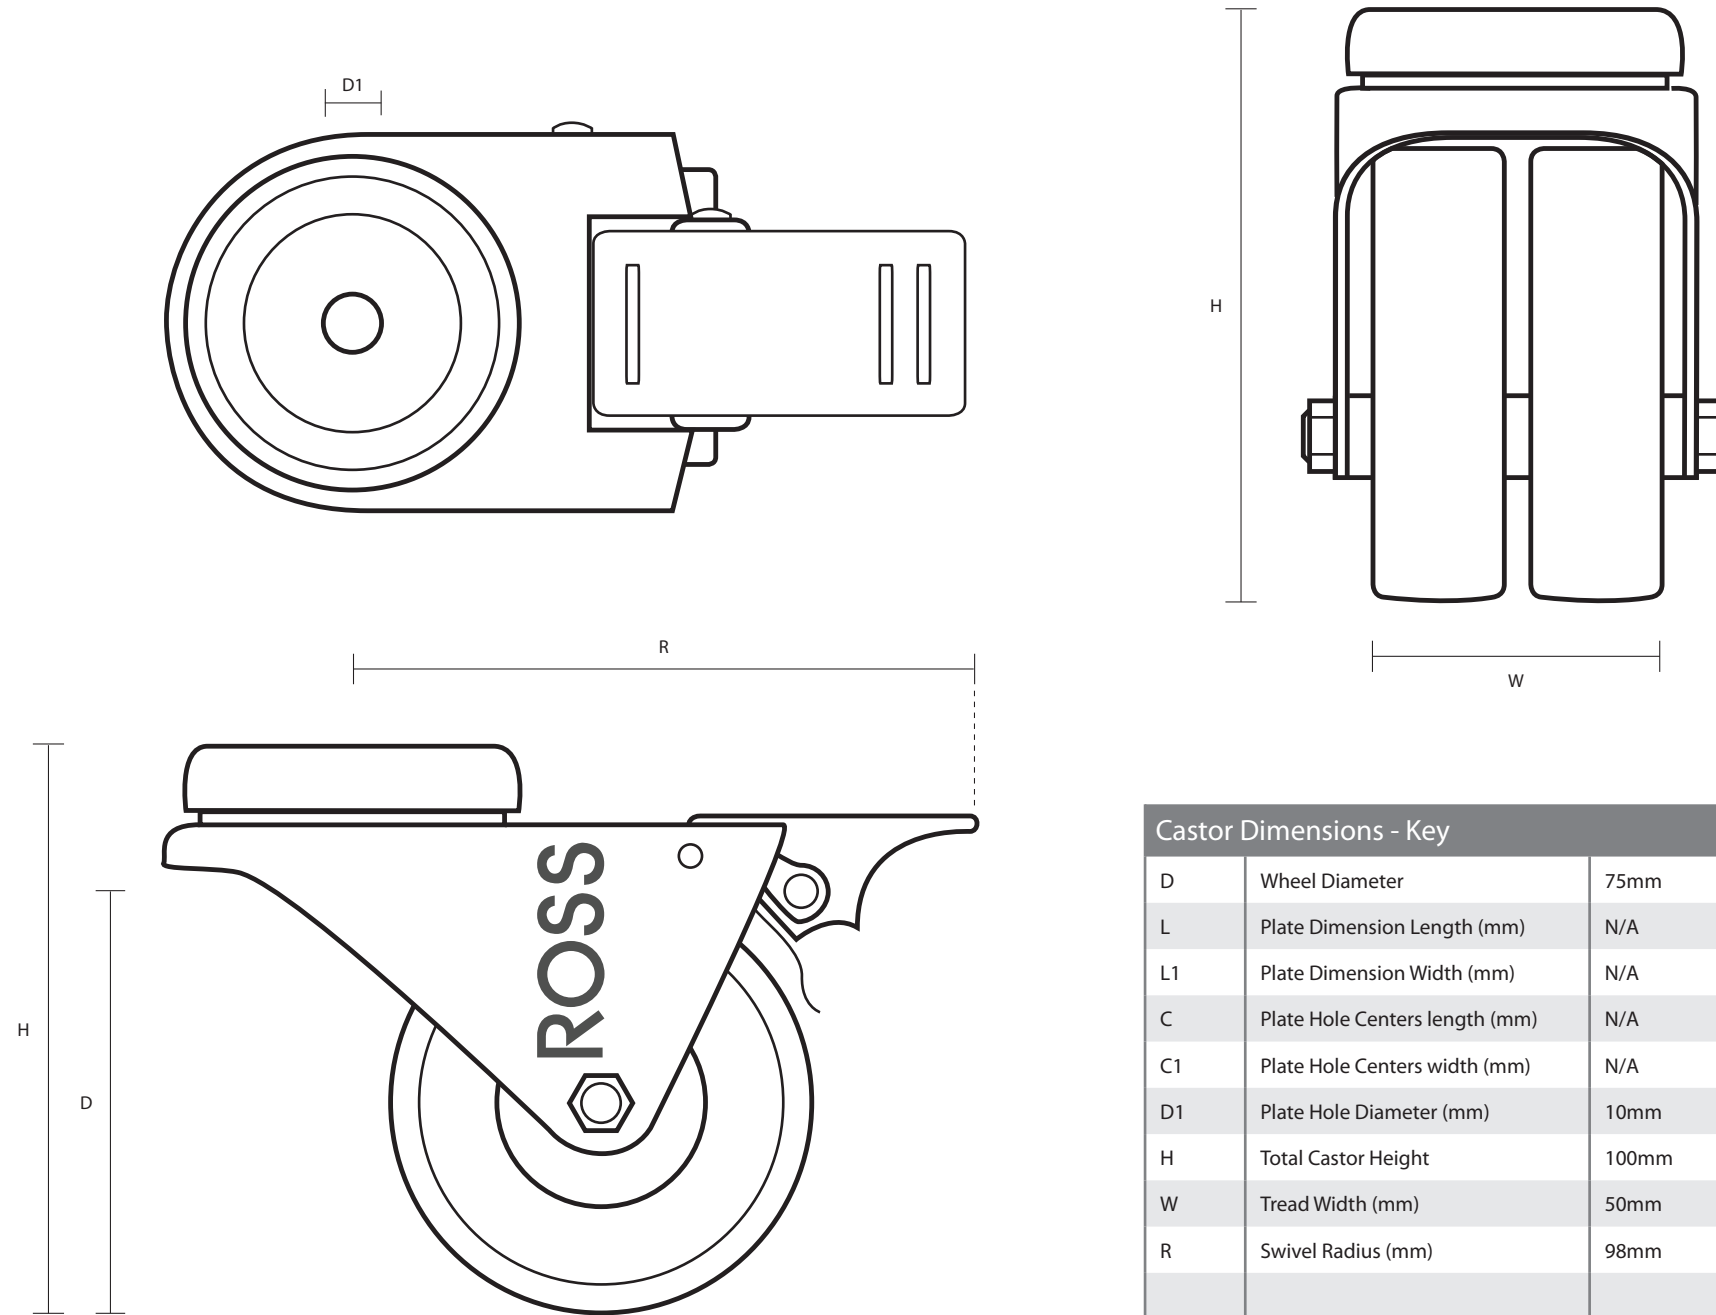

75-360-P/SWB/BH10 (75mm Light Duty Twin Wheel Castor Black Polypropylene Wheel)

Castor Dimensions - Key		
D	Wheel Diameter	75mm
L	Plate Dimension Length (mm)	N/A
L1	Plate Dimension Width (mm)	N/A
C	Plate Hole Centers length (mm)	N/A
C1	Plate Hole Centers width (mm)	N/A
D1	Plate Hole Diameter (mm)	10mm
H	Total Castor Height	100mm
W	Tread Width (mm)	50mm
R	Swivel Radius (mm)	98mm