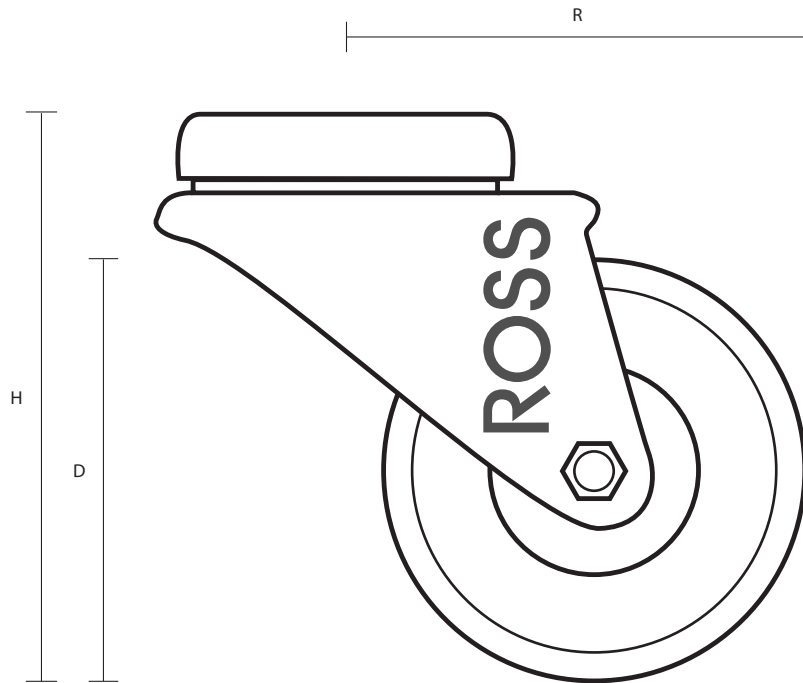

75-360-R/BH10 (75mm Light Duty Twin Wheel Castor Grey Rubber Wheel)

Castor Dimensions - Key		
D	Wheel Diameter	75mm
L	Plate Dimension Length (mm)	N/A
L1	Plate Dimension Width (mm)	N/A
C	Plate Hole Centers length (mm)	N/A
C1	Plate Hole Centers width (mm)	N/A
D1	Plate Hole Diameter (mm)	10mm
H	Total Castor Height	100mm
W	Tread Width (mm)	52mm
R	Swivel Radius (mm)	75mm