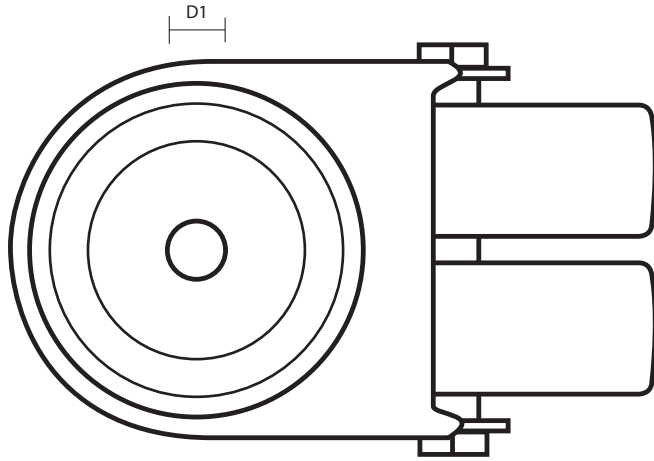

75-360-R/BH10 (75mm Light Duty Twin Wheel Castor Grey Rubber Wheel)

Castor Dimensions - Key		
D	Wheel Diameter	75mm
L	Plate Dimension Length (mm)	N/A
L1	Plate Dimension Width (mm)	N/A
C	Plate Hole Centers length (mm)	N/A
C1	Plate Hole Centers width (mm)	N/A
D1	Plate Hole Diameter (mm)	10mm
H	Total Castor Height	100mm
W	Tread Width (mm)	52mm
R	Swivel Radius (mm)	75mm