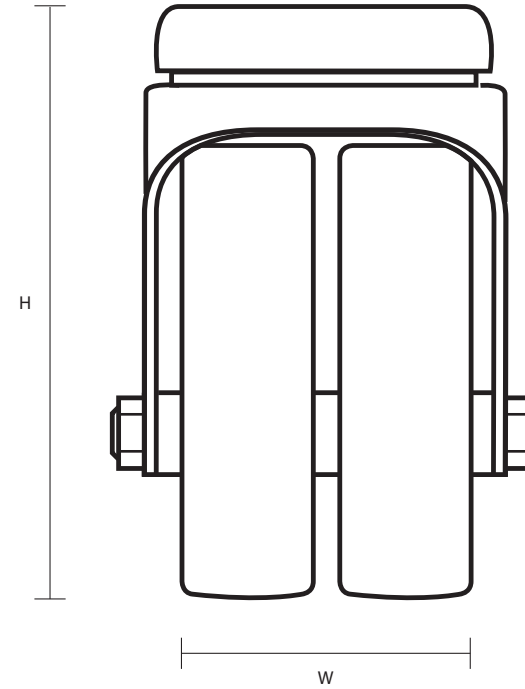

75-360-R/BH10 (75mm Light Duty Twin Wheel Castor Grey Rubber Wheel)

Castor Dimensions - Key		
D	Wheel Diameter	75mm
L	Plate Dimension Length (mm)	N/A
L1	Plate Dimension Width (mm)	N/A
C	Plate Hole Centers length (mm)	N/A
C1	Plate Hole Centers width (mm)	N/A
D1	Plate Hole Diameter (mm)	10mm
H	Total Castor Height	100mm
W	Tread Width (mm)	52mm
R	Swivel Radius (mm)	75mm