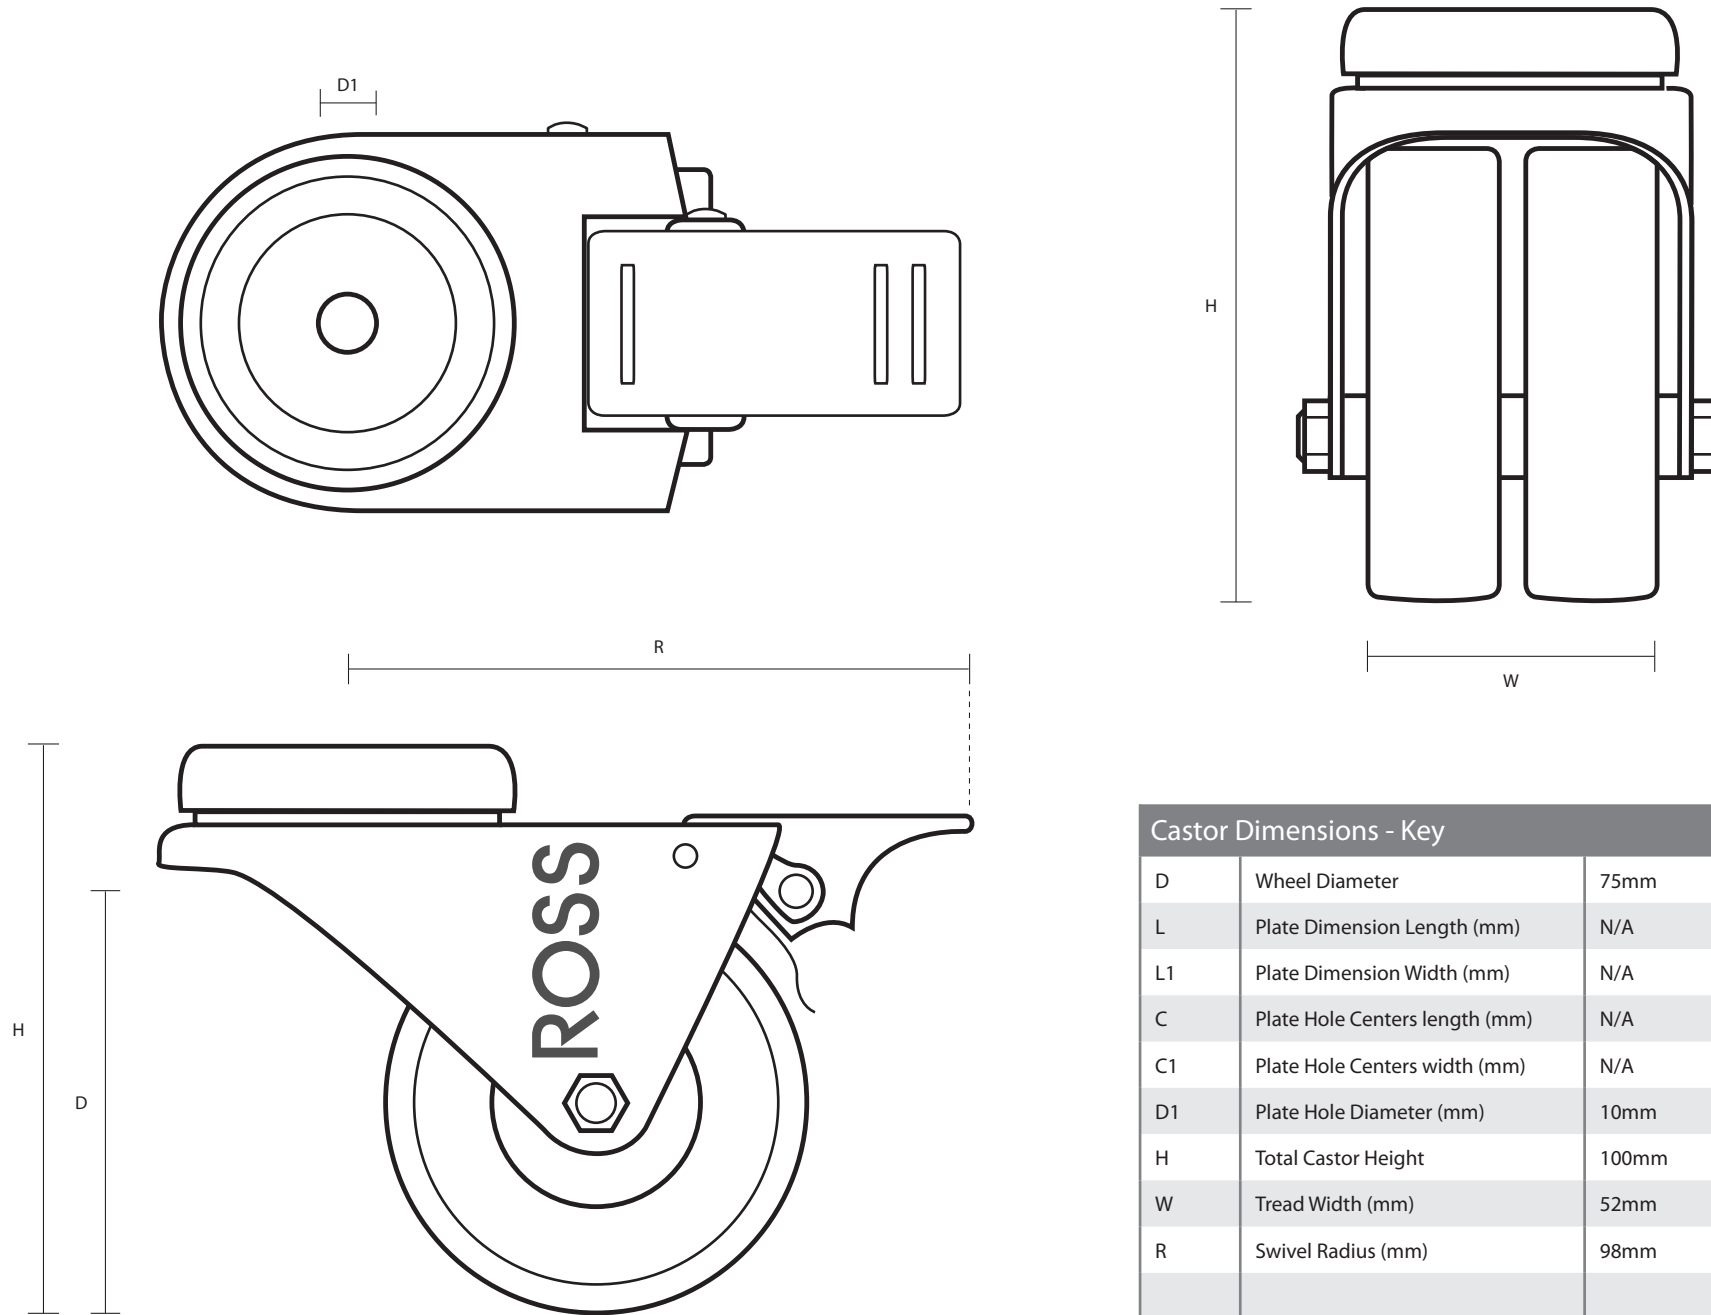

75-360-R/SWB/BH10 (75mm Light Duty Twin Wheel Castor Grey Rubber Wheel)

Castor Dimensions - Key		
D	Wheel Diameter	75mm
L	Plate Dimension Length (mm)	N/A
L1	Plate Dimension Width (mm)	N/A
C	Plate Hole Centers length (mm)	N/A
C1	Plate Hole Centers width (mm)	N/A
D1	Plate Hole Diameter (mm)	10mm
H	Total Castor Height	100mm
W	Tread Width (mm)	52mm
R	Swivel Radius (mm)	98mm