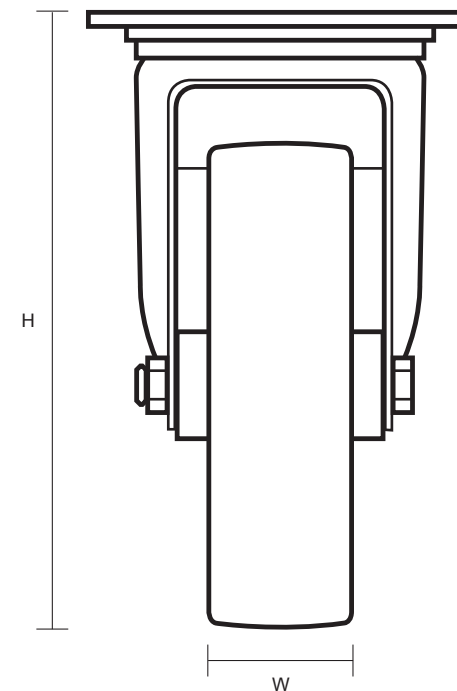

80-2260-GV/SWB - (80mm Swivel Braked Castor Grey Rubber Wheel)

Castor Dimensions - Key

D	Wheel Diameter (mm)	80mm
L	Plate Dimension Length (mm)	99mm
L1	Plate Dimension Width (mm)	80mm
C	Plate Hole Centers length (mm)	80mm
C1	Plate Hole Centers width (mm)	60mm
D1	Plate Hole Diameter (mm)	8mm
H	Total Castor Height (mm)	107mm
W	Tread Width (mm)	23mm
R	Swivel Radius (mm)	115mm