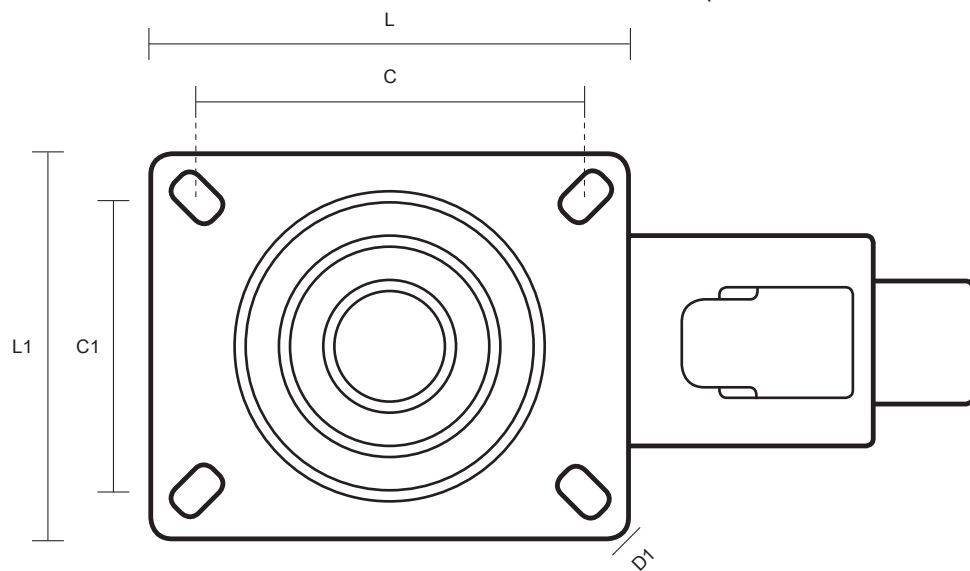

80-2260-GV/SWB - (80mm Swivel Braked Castor Grey Rubber Wheel)

Castor Dimensions - Key

D	Wheel Diameter (mm)	80mm
L	Plate Dimension Length (mm)	99mm
L1	Plate Dimension Width (mm)	80mm
C	Plate Hole Centers length (mm)	80mm
C1	Plate Hole Centers width (mm)	60mm
D1	Plate Hole Diameter (mm)	8mm
H	Total Castor Height (mm)	107mm
W	Tread Width (mm)	23mm
R	Swivel Radius (mm)	115mm