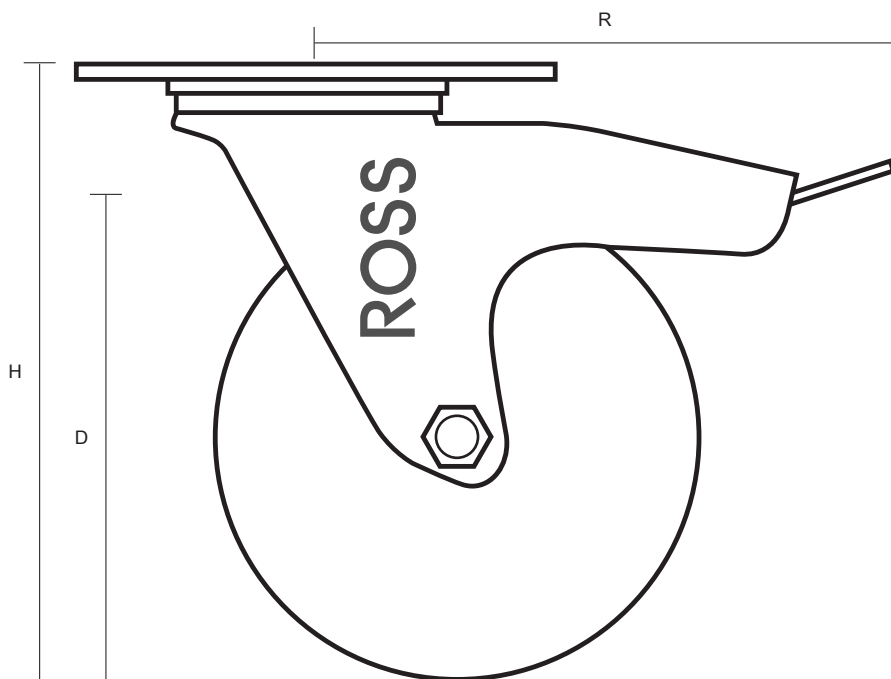

80-2260-GV/SWB - (80mm Swivel Braked Castor Grey Rubber Wheel)

Castor Dimensions - Key

D	Wheel Diameter (mm)	80mm
L	Plate Dimension Length (mm)	99mm
L1	Plate Dimension Width (mm)	80mm
C	Plate Hole Centers length (mm)	80mm
C1	Plate Hole Centers width (mm)	60mm
D1	Plate Hole Diameter (mm)	8mm
H	Total Castor Height (mm)	107mm
W	Tread Width (mm)	23mm
R	Swivel Radius (mm)	115mm