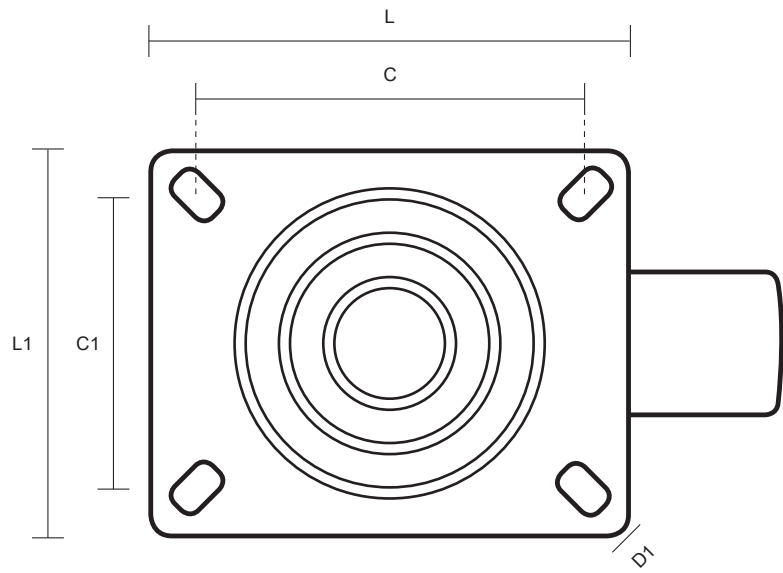

80-2260-GV (80mm Swivel Castor Grey Rubber Wheel)

Castor Dimensions - Key		
D	Wheel Diameter (mm)	80mm
L	Plate Dimension Length (mm)	99mm
L1	Plate Dimension Width (mm)	80mm
C	Plate Hole Centers length (mm)	80mm
C1	Plate Hole Centers width (mm)	60mm
D1	Plate Hole Diameter (mm)	8mm
H	Total Castor Height (mm)	107mm
W	Tread Width (mm)	23mm
R	Swivel Radius (mm)	70mm