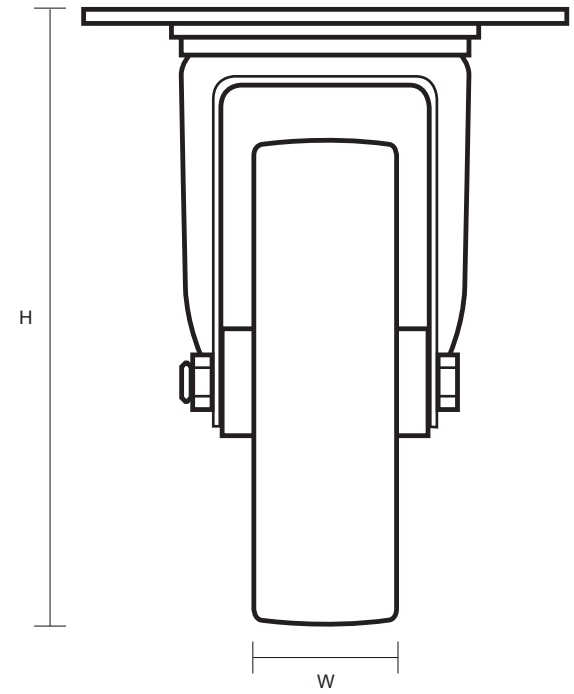

80-2260-GV (80mm Swivel Castor Grey Rubber Wheel)

Castor Dimensions - Key		
D	Wheel Diameter (mm)	80mm
L	Plate Dimension Length (mm)	99mm
L1	Plate Dimension Width (mm)	80mm
C	Plate Hole Centers length (mm)	80mm
C1	Plate Hole Centers width (mm)	60mm
D1	Plate Hole Diameter (mm)	8mm
H	Total Castor Height (mm)	107mm
W	Tread Width (mm)	23mm
R	Swivel Radius (mm)	70mm