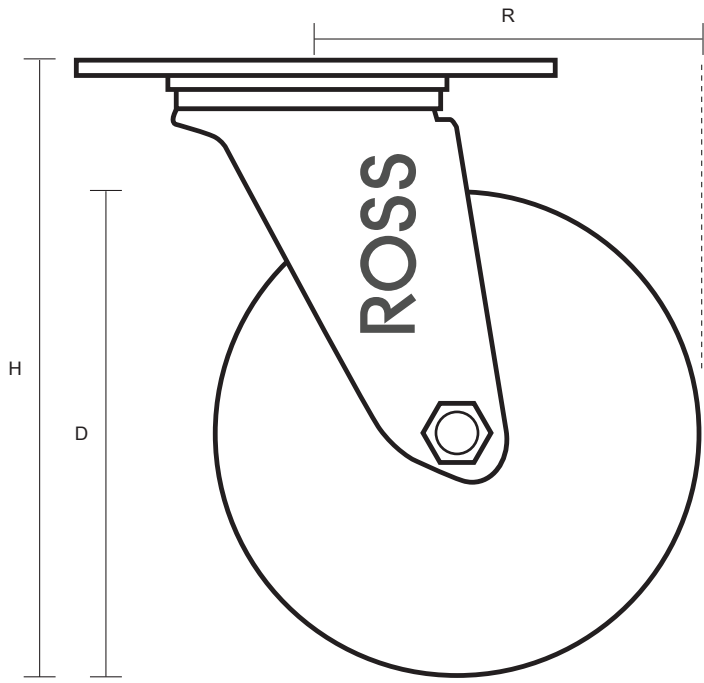

80-2260-GV (80mm Swivel Castor Grey Rubber Wheel)

Castor Dimensions - Key		
D	Wheel Diameter (mm)	80mm
L	Plate Dimension Length (mm)	99mm
L1	Plate Dimension Width (mm)	80mm
C	Plate Hole Centers length (mm)	80mm
C1	Plate Hole Centers width (mm)	60mm
D1	Plate Hole Diameter (mm)	8mm
H	Total Castor Height (mm)	107mm
W	Tread Width (mm)	23mm
R	Swivel Radius (mm)	70mm