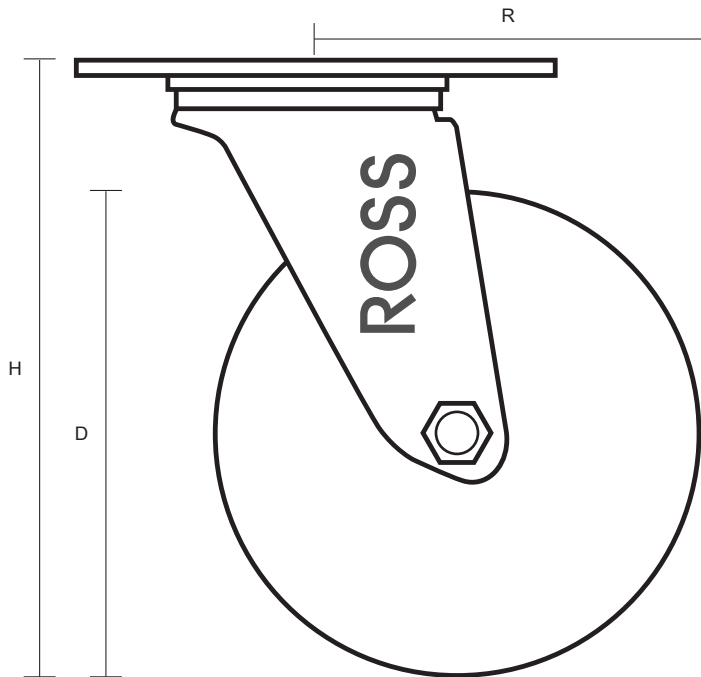

80-2260-PV (80mm Swivel Castor Black Rubber Wheel)

Castor Dimensions - Key		
D	Wheel Diameter (mm)	80mm
L	Plate Dimension Length (mm)	99mm
L1	Plate Dimension Width (mm)	80mm
C	Plate Hole Centers length (mm)	80mm
C1	Plate Hole Centers width (mm)	60mm
D1	Plate Hole Diameter (mm)	8mm
H	Total Castor Height (mm)	107mm
W	Tread Width (mm)	23mm
R	Swivel Radius (mm)	70mm