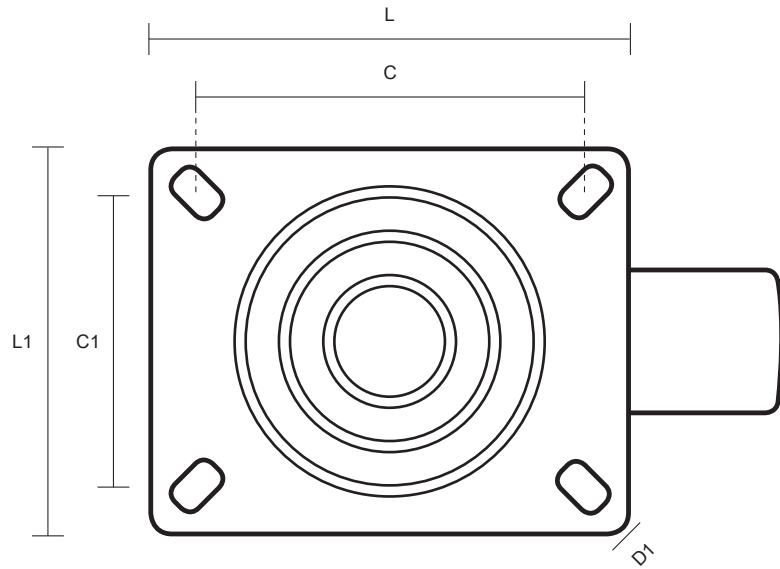

80-2260-PV (80mm Swivel Castor Black Rubber Wheel)

Castor Dimensions - Key		
D	Wheel Diameter (mm)	80mm
L	Plate Dimension Length (mm)	99mm
L1	Plate Dimension Width (mm)	80mm
C	Plate Hole Centers length (mm)	80mm
C1	Plate Hole Centers width (mm)	60mm
D1	Plate Hole Diameter (mm)	8mm
H	Total Castor Height (mm)	107mm
W	Tread Width (mm)	23mm
R	Swivel Radius (mm)	70mm