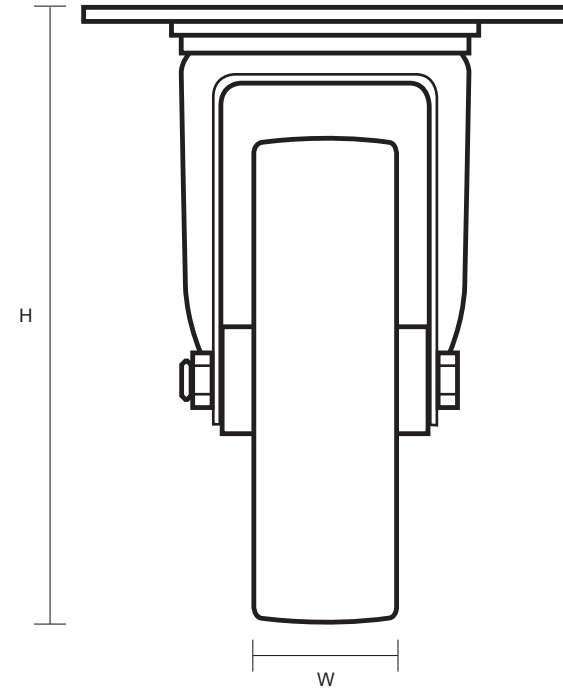

80-2260-PV (80mm Swivel Castor Black Rubber Wheel)

Castor Dimensions - Key		
D	Wheel Diameter (mm)	80mm
L	Plate Dimension Length (mm)	99mm
L1	Plate Dimension Width (mm)	80mm
C	Plate Hole Centers length (mm)	80mm
C1	Plate Hole Centers width (mm)	60mm
D1	Plate Hole Diameter (mm)	8mm
H	Total Castor Height (mm)	107mm
W	Tread Width (mm)	23mm
R	Swivel Radius (mm)	70mm