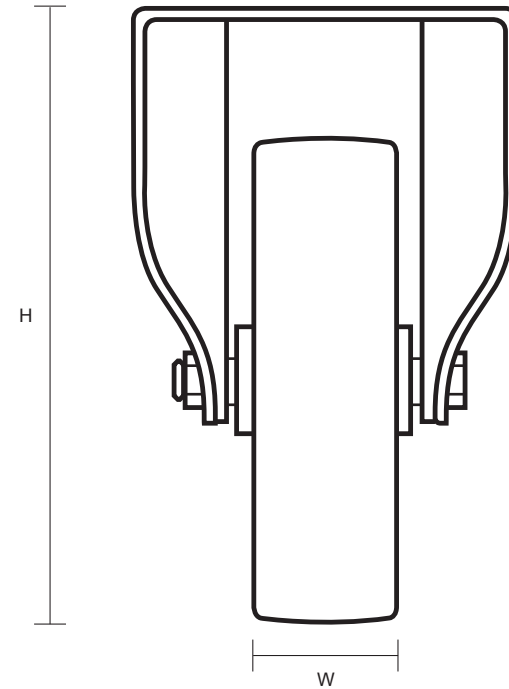

80-2268-GV-( 80mm Fixed Castor Grey Rubber Wheel )

Castor Dimensions - Key		
D	Wheel Diameter (mm)	80mm
L	Plate Dimension Length (mm)	100mm
L1	Plate Dimension Width (mm)	84mm
C	Plate Hole Centers length (mm)	80mm
C1	Plate Hole Centers width (mm)	60mm
D1	Plate Hole Diameter (mm)	8mm
H	Total Castor Height (mm)	107mm
W	Tread Width (mm)	23mm
R	Swivel Radius (mm)	N/A