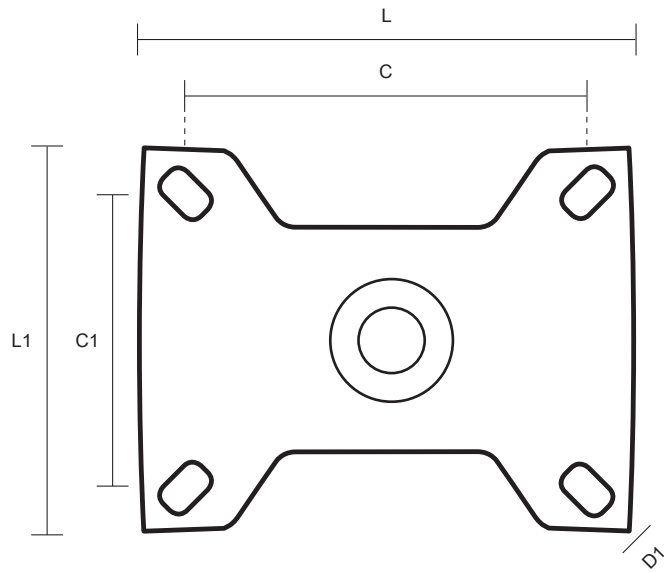

80-2268-GV-( 80mm Fixed Castor Grey Rubber Wheel )

Castor Dimensions - Key		
D	Wheel Diameter (mm)	80mm
L	Plate Dimension Length (mm)	100mm
L1	Plate Dimension Width (mm)	84mm
C	Plate Hole Centers length (mm)	80mm
C1	Plate Hole Centers width (mm)	60mm
D1	Plate Hole Diameter (mm)	8mm
H	Total Castor Height (mm)	107mm
W	Tread Width (mm)	23mm
R	Swivel Radius (mm)	N/A