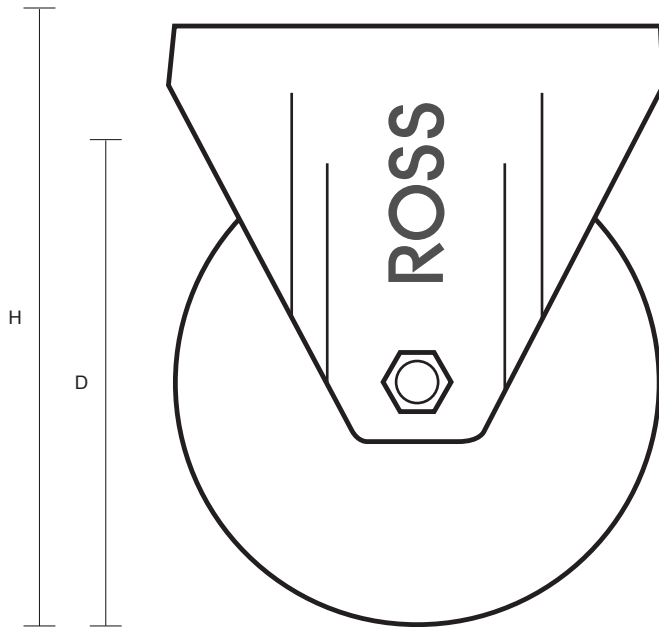

80-2268-GV-( 80mm Fixed Castor Grey Rubber Wheel )

Castor Dimensions - Key		
D	Wheel Diameter (mm)	80mm
L	Plate Dimension Length (mm)	100mm
L1	Plate Dimension Width (mm)	84mm
C	Plate Hole Centers length (mm)	80mm
C1	Plate Hole Centers width (mm)	60mm
D1	Plate Hole Diameter (mm)	8mm
H	Total Castor Height (mm)	107mm
W	Tread Width (mm)	23mm
R	Swivel Radius (mm)	N/A