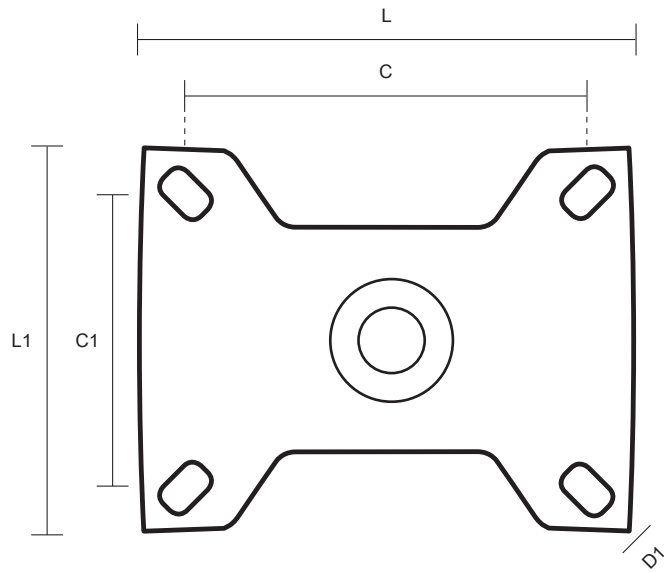

80-2268-PV (80mm Fixed Castor Black Rubber Wheel)

Castor Dimensions - Key		
D	Wheel Diameter (mm)	80mm
L	Plate Dimension Length (mm)	100mm
L1	Plate Dimension Width (mm)	84mm
C	Plate Hole Centers length (mm)	80mm
C1	Plate Hole Centers width (mm)	60mm
D1	Plate Hole Diameter (mm)	8mm
H	Total Castor Height (mm)	107mm
W	Tread Width (mm)	23mm
R	Swivel Radius (mm)	N/A