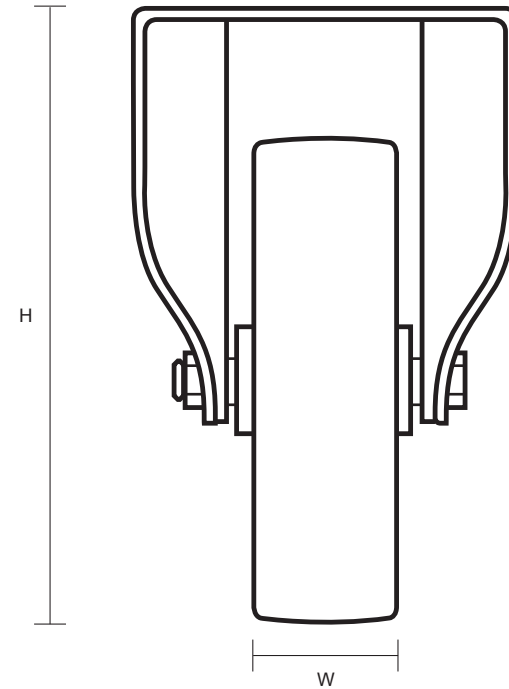

80-2268-PV (80mm Fixed Castor Black Rubber Wheel)

Castor Dimensions - Key		
D	Wheel Diameter (mm)	80mm
L	Plate Dimension Length (mm)	100mm
L1	Plate Dimension Width (mm)	84mm
C	Plate Hole Centers length (mm)	80mm
C1	Plate Hole Centers width (mm)	60mm
D1	Plate Hole Diameter (mm)	8mm
H	Total Castor Height (mm)	107mm
W	Tread Width (mm)	23mm
R	Swivel Radius (mm)	N/A