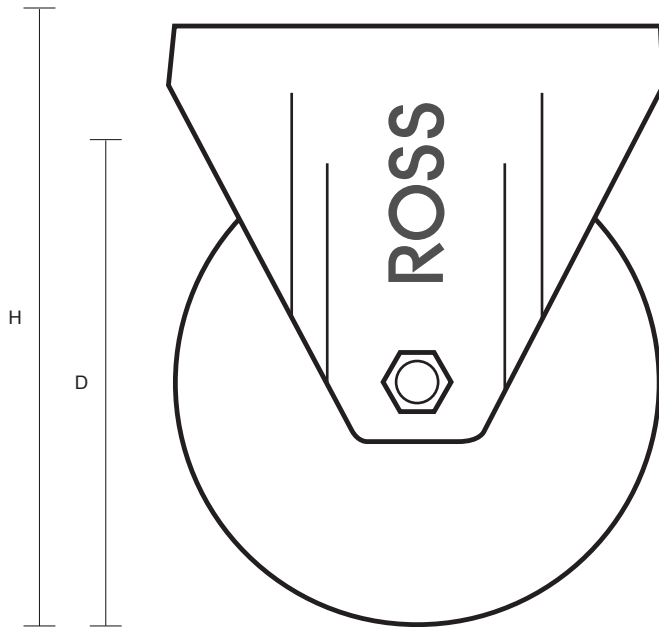

80-2268-PV (80mm Fixed Castor Black Rubber Wheel)

Castor Dimensions - Key		
D	Wheel Diameter (mm)	80mm
L	Plate Dimension Length (mm)	100mm
L1	Plate Dimension Width (mm)	84mm
C	Plate Hole Centers length (mm)	80mm
C1	Plate Hole Centers width (mm)	60mm
D1	Plate Hole Diameter (mm)	8mm
H	Total Castor Height (mm)	107mm
W	Tread Width (mm)	23mm
R	Swivel Radius (mm)	N/A