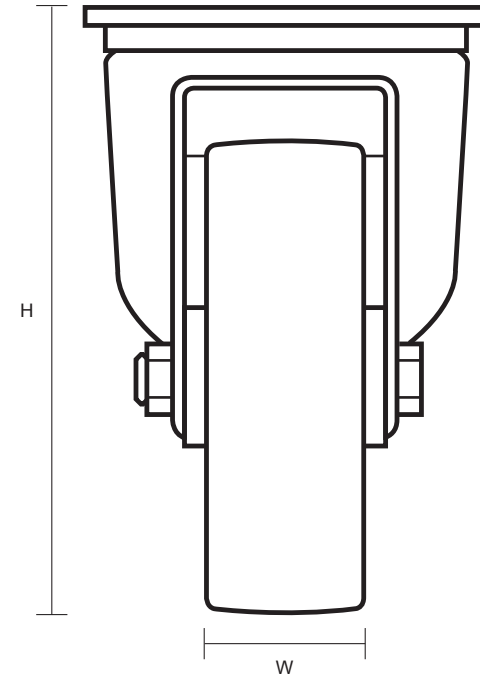

80-3360-GVR/SWB (80mm Swivel Braked Castor Grey Rubber Wheel )

Castor Dimensions - Key		
D	Wheel Diameter (mm)	80mm
L	Plate Dimension Length (mm)	105mm
L1	Plate Dimension Width (mm)	85mm
C	Plate Hole Centers length (mm)	80/77mm
C1	Plate Hole Centers width (mm)	60mm
D1	Plate Hole Diameter (mm)	8mm
H	Total Castor Height (mm)	108mm
W	Tread Width (mm)	27mm
R	Swivel Radius (mm)	123mm