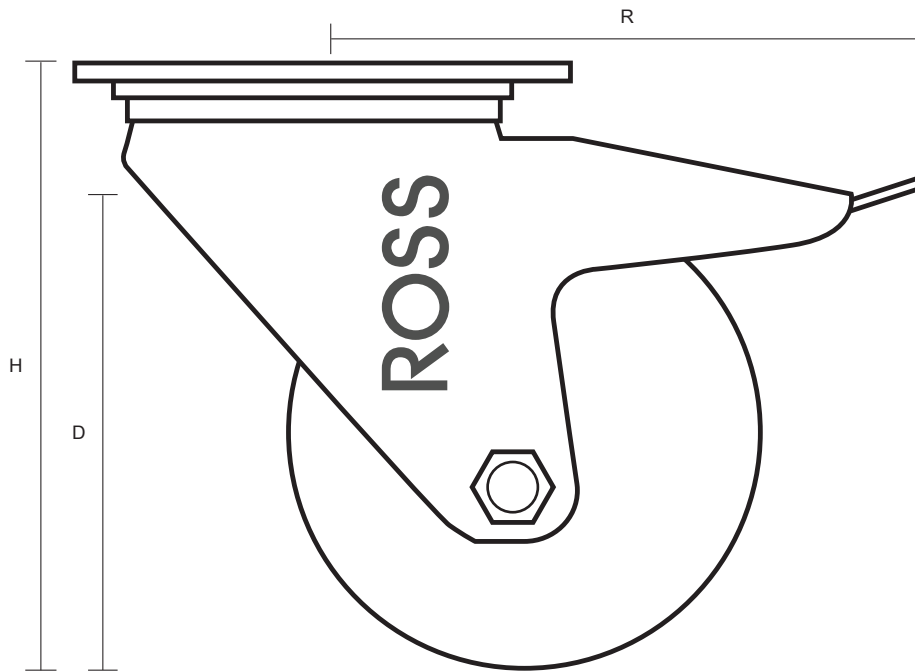

80-3360-GVR/SWB (80mm Swivel Braked Castor Grey Rubber Wheel )

Castor Dimensions - Key		
D	Wheel Diameter (mm)	80mm
L	Plate Dimension Length (mm)	105mm
L1	Plate Dimension Width (mm)	85mm
C	Plate Hole Centers length (mm)	80/77mm
C1	Plate Hole Centers width (mm)	60mm
D1	Plate Hole Diameter (mm)	8mm
H	Total Castor Height (mm)	108mm
W	Tread Width (mm)	27mm
R	Swivel Radius (mm)	123mm