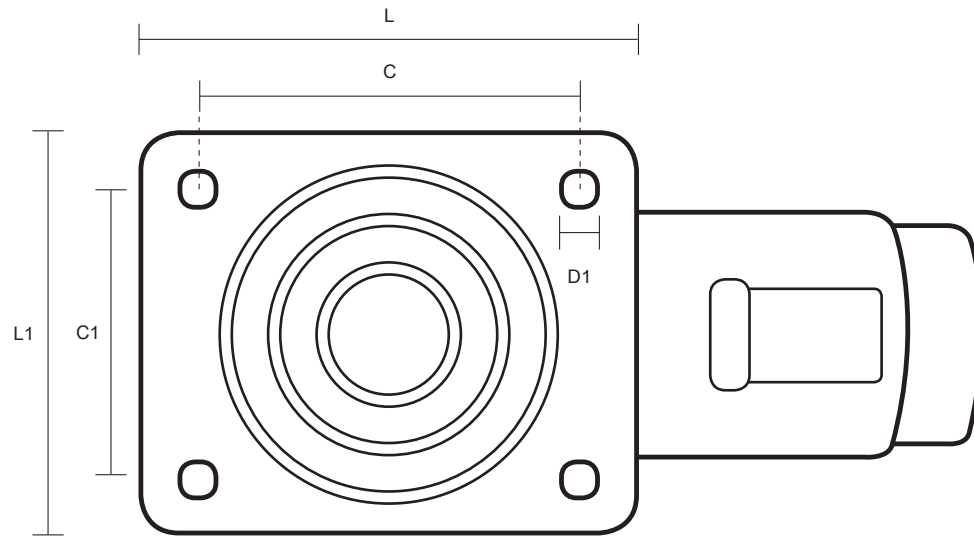

80-3360-GVR/SWB (80mm Swivel Braked Castor Grey Rubber Wheel )

Castor Dimensions - Key		
D	Wheel Diameter (mm)	80mm
L	Plate Dimension Length (mm)	105mm
L1	Plate Dimension Width (mm)	85mm
C	Plate Hole Centers length (mm)	80/77mm
C1	Plate Hole Centers width (mm)	60mm
D1	Plate Hole Diameter (mm)	8mm
H	Total Castor Height (mm)	108mm
W	Tread Width (mm)	27mm
R	Swivel Radius (mm)	123mm