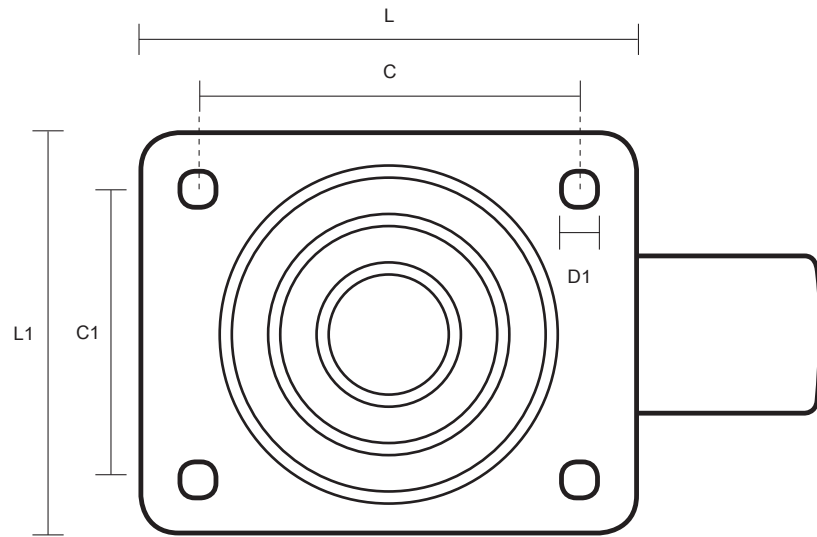

80-3360-GVR (80mm Swivel Castor Grey Rubber Wheel)

Castor Dimensions - Key		
D	Wheel Diameter (mm)	80mm
L	Plate Dimension Length (mm)	105mm
L1	Plate Dimension Width (mm)	85mm
C	Plate Hole Centers length (mm)	80/77mm
C1	Plate Hole Centers width (mm)	60mm
D1	Plate Hole Diameter (mm)	8mm
H	Total Castor Height (mm)	108mm
W	Tread Width (mm)	27mm
R	Swivel Radius (mm)	84mm