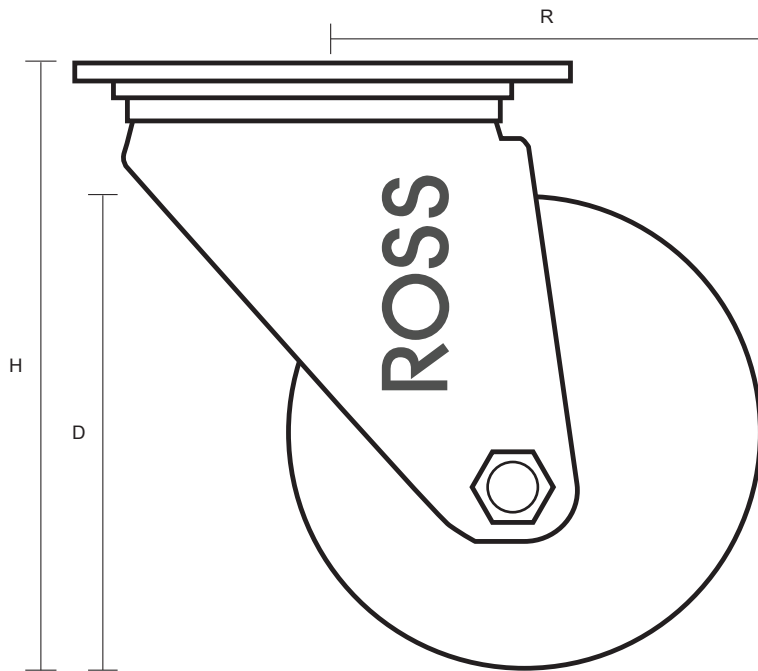

80-3360-GVR (80mm Swivel Castor Grey Rubber Wheel)

Castor Dimensions - Key		
D	Wheel Diameter (mm)	80mm
L	Plate Dimension Length (mm)	105mm
L1	Plate Dimension Width (mm)	85mm
C	Plate Hole Centers length (mm)	80/77mm
C1	Plate Hole Centers width (mm)	60mm
D1	Plate Hole Diameter (mm)	8mm
H	Total Castor Height (mm)	108mm
W	Tread Width (mm)	27mm
R	Swivel Radius (mm)	84mm