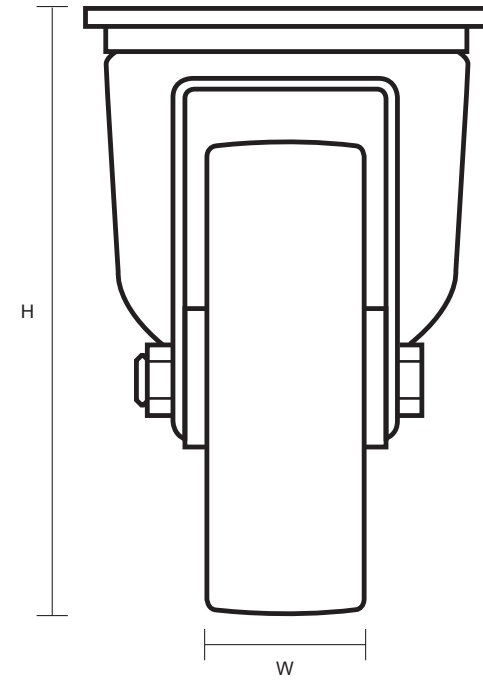

80-3360-GVR (80mm Swivel Castor Grey Rubber Wheel)

Castor Dimensions - Key		
D	Wheel Diameter (mm)	80mm
L	Plate Dimension Length (mm)	105mm
L1	Plate Dimension Width (mm)	85mm
C	Plate Hole Centers length (mm)	80/77mm
C1	Plate Hole Centers width (mm)	60mm
D1	Plate Hole Diameter (mm)	8mm
H	Total Castor Height (mm)	108mm
W	Tread Width (mm)	27mm
R	Swivel Radius (mm)	84mm