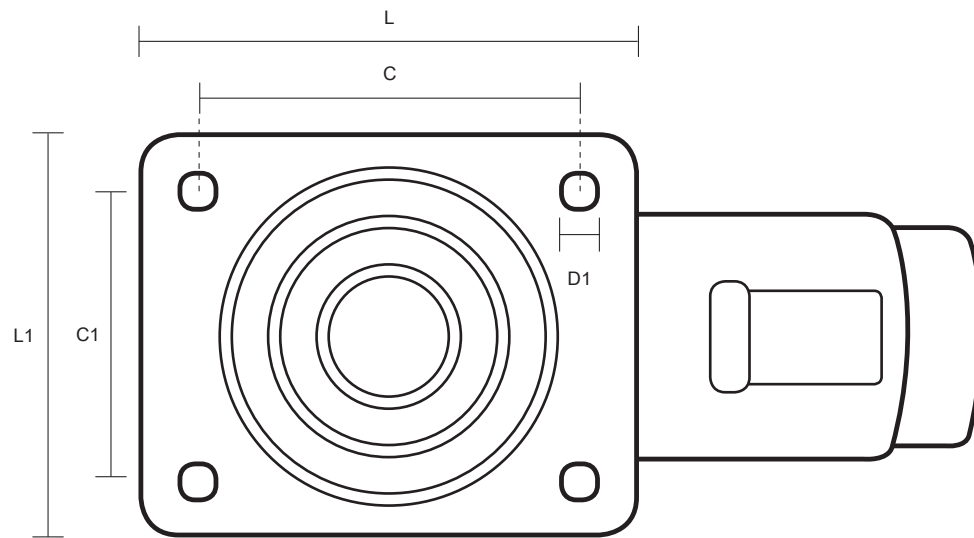

80-3360-NY/SWB (80mm Swivel Braked Castor White Nylon Wheel )

Castor Dimensions - Key		
D	Wheel Diameter (mm)	80mm
L	Plate Dimension Length (mm)	105mm
L1	Plate Dimension Width (mm)	85mm
C	Plate Hole Centers length (mm)	80/77mm
C1	Plate Hole Centers width (mm)	60mm
D1	Plate Hole Diameter (mm)	8mm
H	Total Castor Height (mm)	108mm
W	Tread Width (mm)	34mm
R	Swivel Radius (mm)	123mm