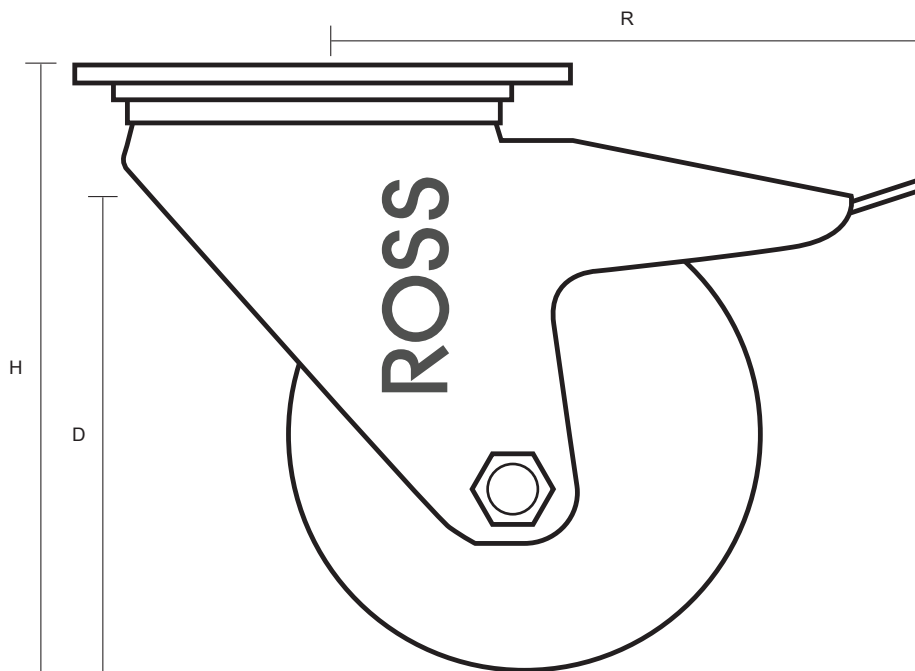

80-3360-NY/SWB (80mm Swivel Braked Castor White Nylon Wheel )

Castor Dimensions - Key		
D	Wheel Diameter (mm)	80mm
L	Plate Dimension Length (mm)	105mm
L1	Plate Dimension Width (mm)	85mm
C	Plate Hole Centers length (mm)	80/77mm
C1	Plate Hole Centers width (mm)	60mm
D1	Plate Hole Diameter (mm)	8mm
H	Total Castor Height (mm)	108mm
W	Tread Width (mm)	34mm
R	Swivel Radius (mm)	123mm