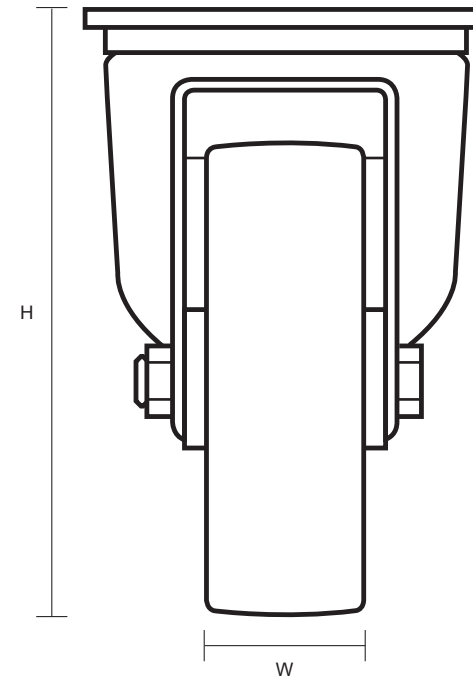

80-3360-NY/SWB (80mm Swivel Braked Castor White Nylon Wheel )

Castor Dimensions - Key		
D	Wheel Diameter (mm)	80mm
L	Plate Dimension Length (mm)	105mm
L1	Plate Dimension Width (mm)	85mm
C	Plate Hole Centers length (mm)	80/77mm
C1	Plate Hole Centers width (mm)	60mm
D1	Plate Hole Diameter (mm)	8mm
H	Total Castor Height (mm)	108mm
W	Tread Width (mm)	34mm
R	Swivel Radius (mm)	123mm