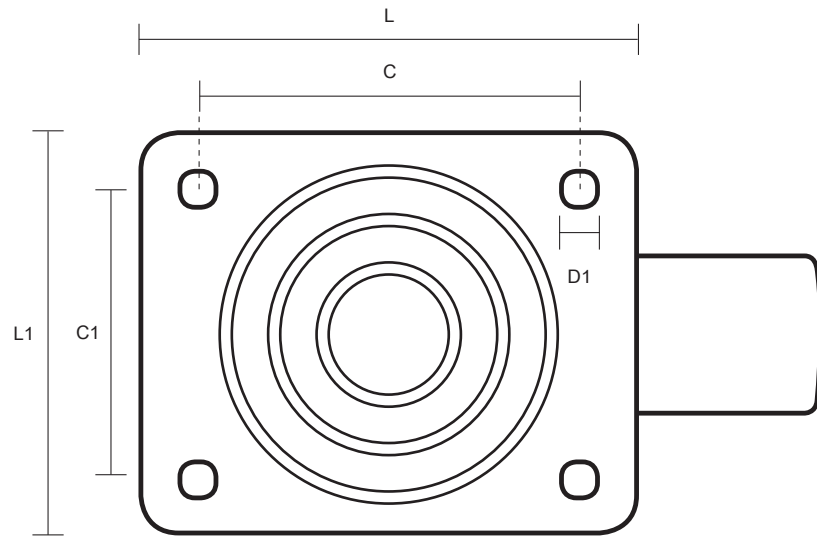

80-3360-PNB (80mm Swivel Castor Polyurethane Wheel)

Castor Dimensions - Key		
D	Wheel Diameter (mm)	80mm
L	Plate Dimension Length (mm)	105mm
L1	Plate Dimension Width (mm)	85mm
C	Plate Hole Centers length (mm)	80/77mm
C1	Plate Hole Centers width (mm)	60mm
D1	Plate Hole Diameter (mm)	8mm
H	Total Castor Height (mm)	108mm
W	Tread Width (mm)	38mm
R	Swivel Radius (mm)	84mm