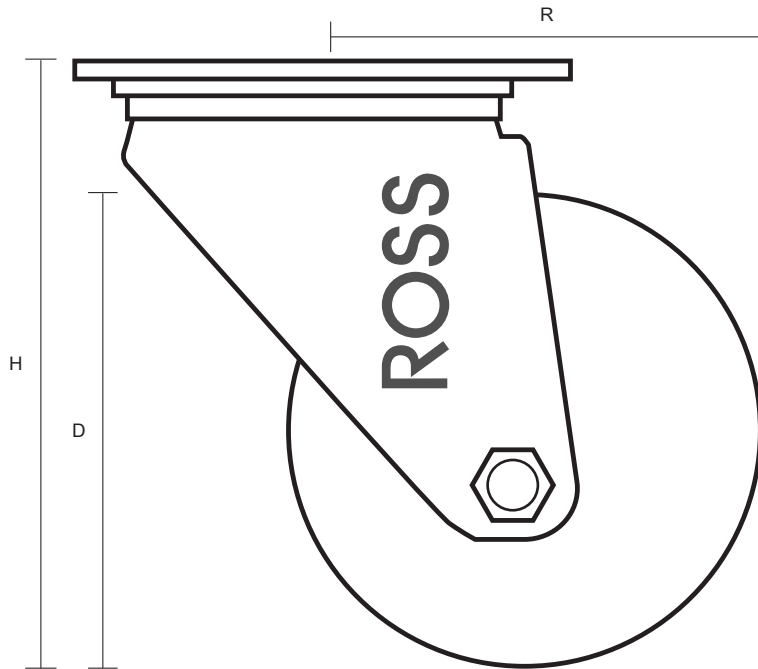

80-3360-PNB (80mm Swivel Castor Polyurethane Wheel)

Castor Dimensions - Key		
D	Wheel Diameter (mm)	80mm
L	Plate Dimension Length (mm)	105mm
L1	Plate Dimension Width (mm)	85mm
C	Plate Hole Centers length (mm)	80/77mm
C1	Plate Hole Centers width (mm)	60mm
D1	Plate Hole Diameter (mm)	8mm
H	Total Castor Height (mm)	108mm
W	Tread Width (mm)	38mm
R	Swivel Radius (mm)	84mm