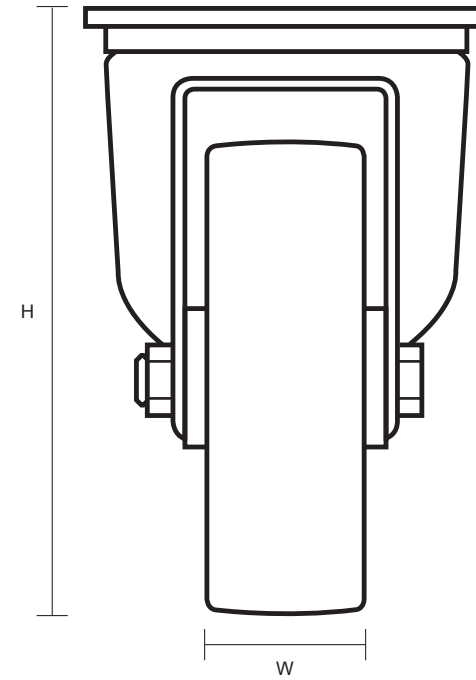

80-3360-PNB (80mm Swivel Castor Polyurethane Wheel)

Castor Dimensions - Key		
D	Wheel Diameter (mm)	80mm
L	Plate Dimension Length (mm)	105mm
L1	Plate Dimension Width (mm)	85mm
C	Plate Hole Centers length (mm)	80/77mm
C1	Plate Hole Centers width (mm)	60mm
D1	Plate Hole Diameter (mm)	8mm
H	Total Castor Height (mm)	108mm
W	Tread Width (mm)	38mm
R	Swivel Radius (mm)	84mm