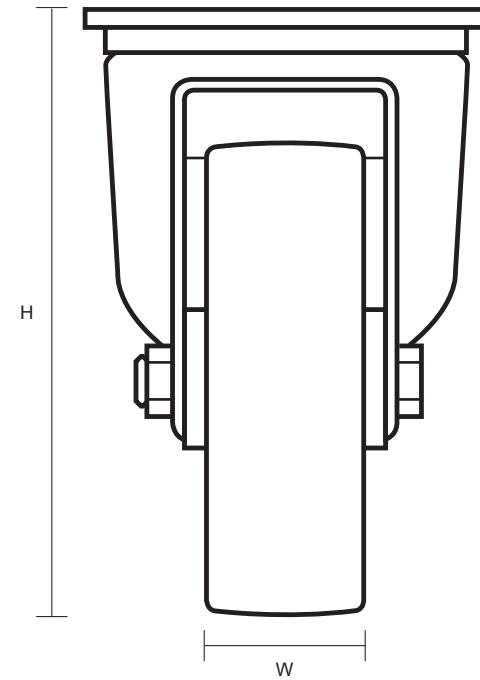

80-3360-PVR/SWB (80mm Swivel Braked Castor Black Rubber Wheel )

Castor Dimensions - Key		
D	Wheel Diameter (mm)	80mm
L	Plate Dimension Length (mm)	105mm
L1	Plate Dimension Width (mm)	85mm
C	Plate Hole Centers length (mm)	80/77mm
C1	Plate Hole Centers width (mm)	60mm
D1	Plate Hole Diameter (mm)	8mm
H	Total Castor Height (mm)	108mm
W	Tread Width (mm)	27mm
R	Swivel Radius (mm)	123mm