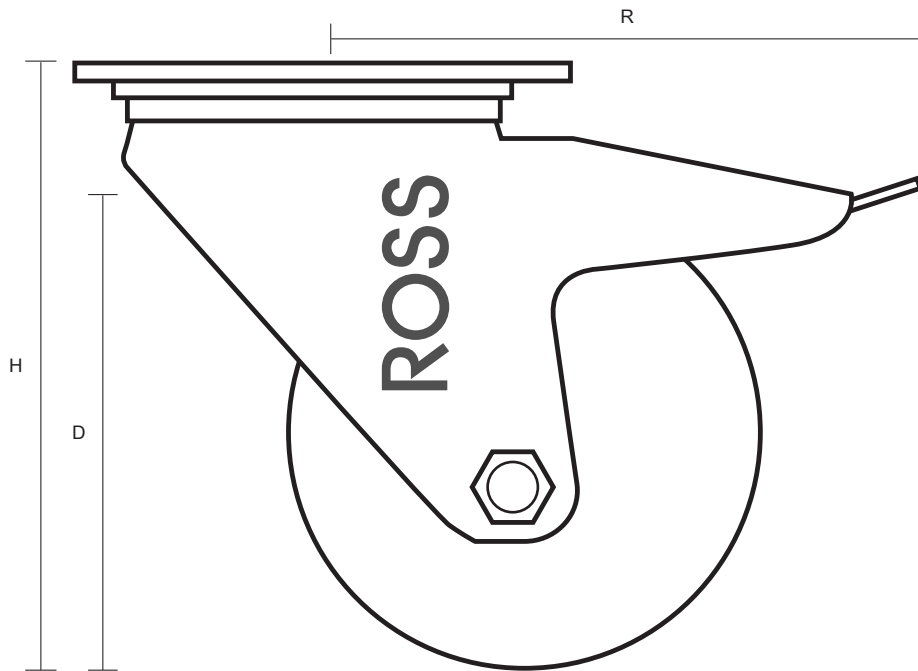

80-3360-PVR/SWB (80mm Swivel Braked Castor Black Rubber Wheel )

Castor Dimensions - Key		
D	Wheel Diameter (mm)	80mm
L	Plate Dimension Length (mm)	105mm
L1	Plate Dimension Width (mm)	85mm
C	Plate Hole Centers length (mm)	80/77mm
C1	Plate Hole Centers width (mm)	60mm
D1	Plate Hole Diameter (mm)	8mm
H	Total Castor Height (mm)	108mm
W	Tread Width (mm)	27mm
R	Swivel Radius (mm)	123mm