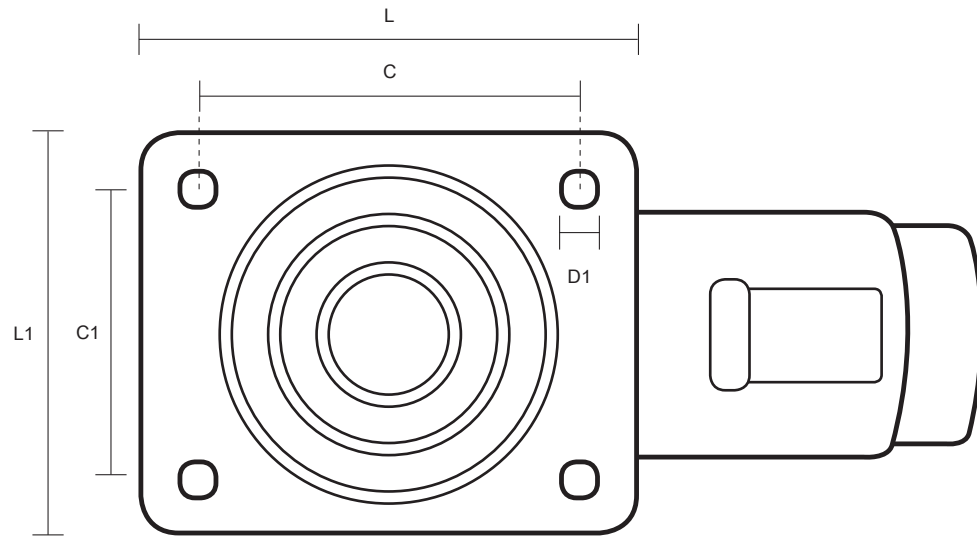

80-3360-PVR/SWB (80mm Swivel Braked Castor Black Rubber Wheel )

Castor Dimensions - Key		
D	Wheel Diameter (mm)	80mm
L	Plate Dimension Length (mm)	105mm
L1	Plate Dimension Width (mm)	85mm
C	Plate Hole Centers length (mm)	80/77mm
C1	Plate Hole Centers width (mm)	60mm
D1	Plate Hole Diameter (mm)	8mm
H	Total Castor Height (mm)	108mm
W	Tread Width (mm)	27mm
R	Swivel Radius (mm)	123mm