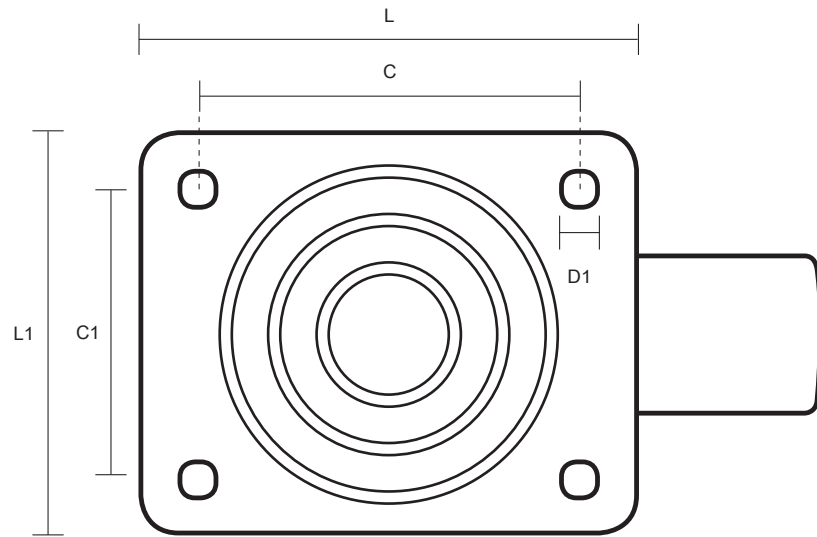

80-3360-PVR (80mm Swivel Castor Black Rubber Wheel)

Castor Dimensions - Key		
D	Wheel Diameter (mm)	80mm
L	Plate Dimension Length (mm)	105mm
L1	Plate Dimension Width (mm)	85mm
C	Plate Hole Centers length (mm)	80/77mm
C1	Plate Hole Centers width (mm)	60mm
D1	Plate Hole Diameter (mm)	8mm
H	Total Castor Height (mm)	108mm
W	Tread Width (mm)	27mm
R	Swivel Radius (mm)	84mm