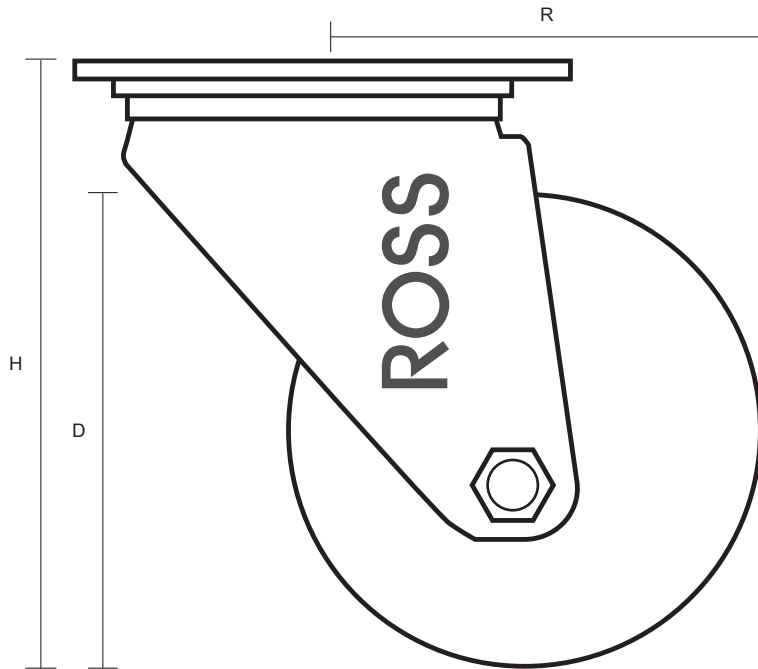

80-3360-PVR (80mm Swivel Castor Black Rubber Wheel)

Castor Dimensions - Key		
D	Wheel Diameter (mm)	80mm
L	Plate Dimension Length (mm)	105mm
L1	Plate Dimension Width (mm)	85mm
C	Plate Hole Centers length (mm)	80/77mm
C1	Plate Hole Centers width (mm)	60mm
D1	Plate Hole Diameter (mm)	8mm
H	Total Castor Height (mm)	108mm
W	Tread Width (mm)	27mm
R	Swivel Radius (mm)	84mm