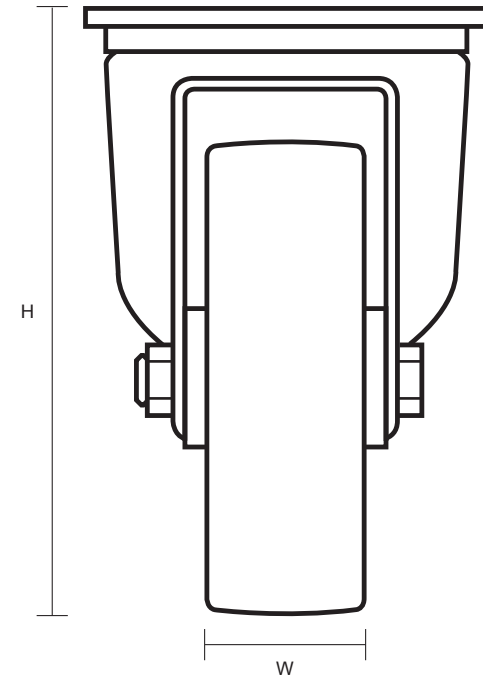

80-3360-PVR (80mm Swivel Castor Black Rubber Wheel)

Castor Dimensions - Key		
D	Wheel Diameter (mm)	80mm
L	Plate Dimension Length (mm)	105mm
L1	Plate Dimension Width (mm)	85mm
C	Plate Hole Centers length (mm)	80/77mm
C1	Plate Hole Centers width (mm)	60mm
D1	Plate Hole Diameter (mm)	8mm
H	Total Castor Height (mm)	108mm
W	Tread Width (mm)	27mm
R	Swivel Radius (mm)	84mm