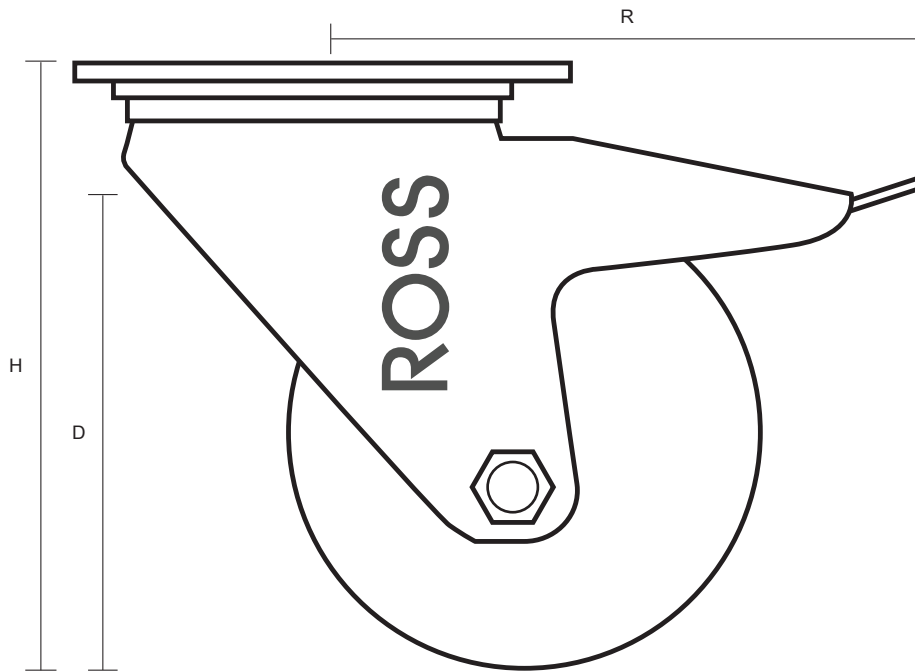

80-3360-RNB/SWB (80mm Swivel Braked Castor Blue Rubber Wheel )

Castor Dimensions - Key		
D	Wheel Diameter (mm)	80mm
L	Plate Dimension Length (mm)	105mm
L1	Plate Dimension Width (mm)	85mm
C	Plate Hole Centers length (mm)	80/77mm
C1	Plate Hole Centers width (mm)	60mm
D1	Plate Hole Diameter (mm)	8mm
H	Total Castor Height (mm)	108mm
W	Tread Width (mm)	36mm
R	Swivel Radius (mm)	123mm