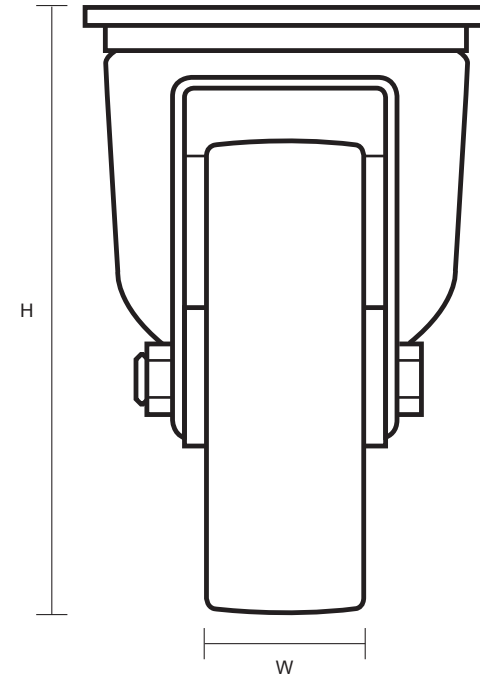

80-3360-RNB/SWB (80mm Swivel Braked Castor Blue Rubber Wheel )

Castor Dimensions - Key		
D	Wheel Diameter (mm)	80mm
L	Plate Dimension Length (mm)	105mm
L1	Plate Dimension Width (mm)	85mm
C	Plate Hole Centers length (mm)	80/77mm
C1	Plate Hole Centers width (mm)	60mm
D1	Plate Hole Diameter (mm)	8mm
H	Total Castor Height (mm)	108mm
W	Tread Width (mm)	36mm
R	Swivel Radius (mm)	123mm