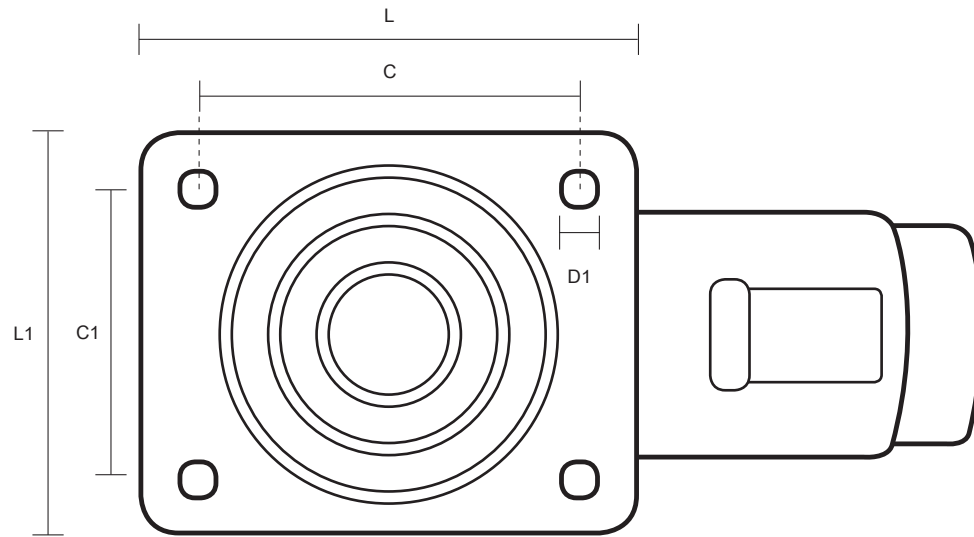

80-3360-RNB/SWB (80mm Swivel Braked Castor Blue Rubber Wheel )

Castor Dimensions - Key		
D	Wheel Diameter (mm)	80mm
L	Plate Dimension Length (mm)	105mm
L1	Plate Dimension Width (mm)	85mm
C	Plate Hole Centers length (mm)	80/77mm
C1	Plate Hole Centers width (mm)	60mm
D1	Plate Hole Diameter (mm)	8mm
H	Total Castor Height (mm)	108mm
W	Tread Width (mm)	36mm
R	Swivel Radius (mm)	123mm