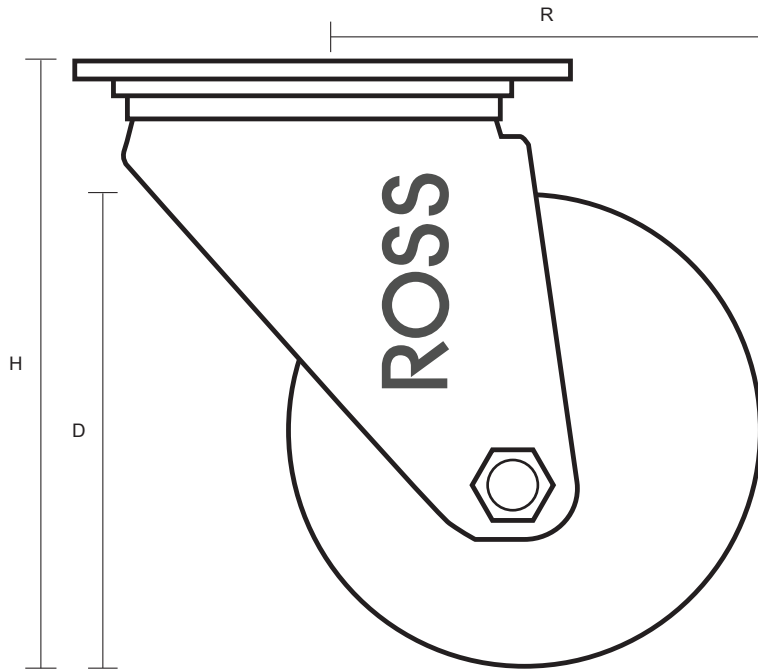

80-3360-RNB (80mm Swivel Castor Blue Rubber Wheel)

Castor Dimensions - Key		
D	Wheel Diameter (mm)	80mm
L	Plate Dimension Length (mm)	105mm
L1	Plate Dimension Width (mm)	85mm
C	Plate Hole Centers length (mm)	80/77mm
C1	Plate Hole Centers width (mm)	60mm
D1	Plate Hole Diameter (mm)	8mm
H	Total Castor Height (mm)	108mm
W	Tread Width (mm)	36mm
R	Swivel Radius (mm)	84mm