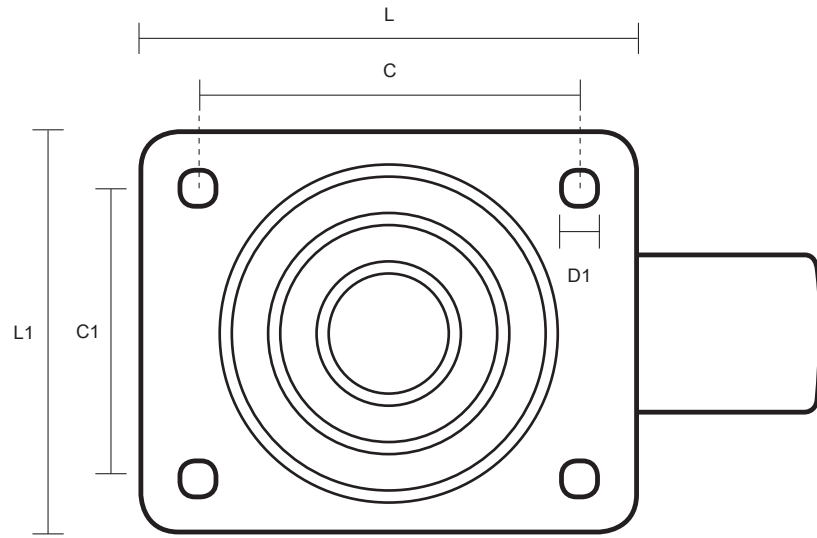

80-3360-RNB (80mm Swivel Castor Blue Rubber Wheel)

Castor Dimensions - Key		
D	Wheel Diameter (mm)	80mm
L	Plate Dimension Length (mm)	105mm
L1	Plate Dimension Width (mm)	85mm
C	Plate Hole Centers length (mm)	80/77mm
C1	Plate Hole Centers width (mm)	60mm
D1	Plate Hole Diameter (mm)	8mm
H	Total Castor Height (mm)	108mm
W	Tread Width (mm)	36mm
R	Swivel Radius (mm)	84mm