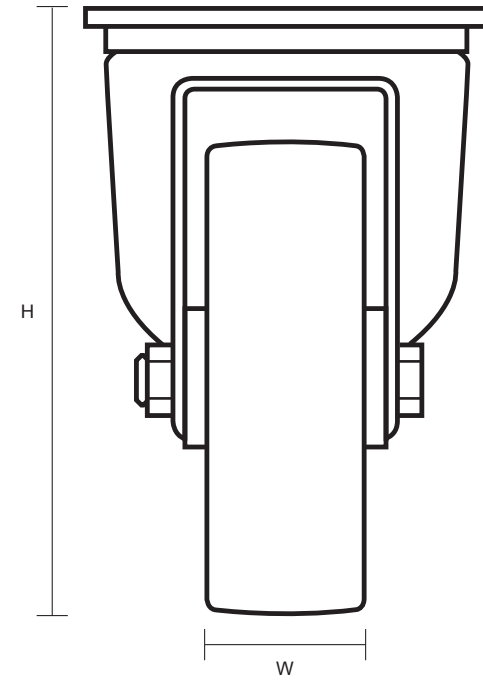

80-3360-RNB (80mm Swivel Castor Blue Rubber Wheel)

Castor Dimensions - Key		
D	Wheel Diameter (mm)	80mm
L	Plate Dimension Length (mm)	105mm
L1	Plate Dimension Width (mm)	85mm
C	Plate Hole Centers length (mm)	80/77mm
C1	Plate Hole Centers width (mm)	60mm
D1	Plate Hole Diameter (mm)	8mm
H	Total Castor Height (mm)	108mm
W	Tread Width (mm)	36mm
R	Swivel Radius (mm)	84mm