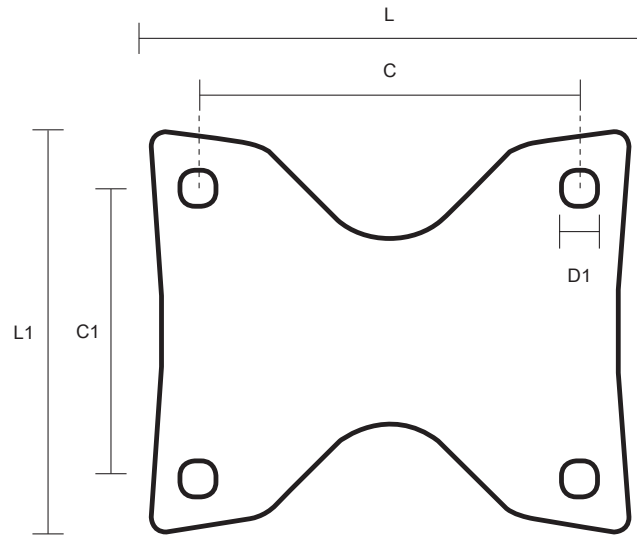

# 80-3368-GVR ( 80mm Fixed Castor Grey Rubber Wheel )

Castor Dimensions - Key		
D	Wheel Diameter (mm)	80mm
L	Plate Dimension Length (mm)	99mm
L1	Plate Dimension Width (mm)	85mm
C	Plate Hole Centers length (mm)	80/77mm
C1	Plate Hole Centers width (mm)	60mm
D1	Plate Hole Diameter (mm)	8mm
H	Total Castor Height (mm)	108mm
W	Tread Width (mm)	27mm
R	Swivel Radius (mm)	n/a