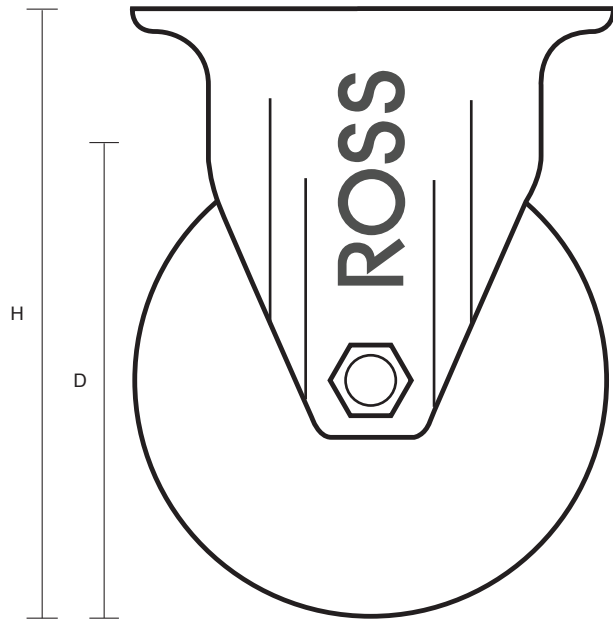

# 80-3368-GVR ( 80mm Fixed Castor Grey Rubber Wheel )

Castor Dimensions - Key		
D	Wheel Diameter (mm)	80mm
L	Plate Dimension Length (mm)	99mm
L1	Plate Dimension Width (mm)	85mm
C	Plate Hole Centers length (mm)	80/77mm
C1	Plate Hole Centers width (mm)	60mm
D1	Plate Hole Diameter (mm)	8mm
H	Total Castor Height (mm)	108mm
W	Tread Width (mm)	27mm
R	Swivel Radius (mm)	n/a