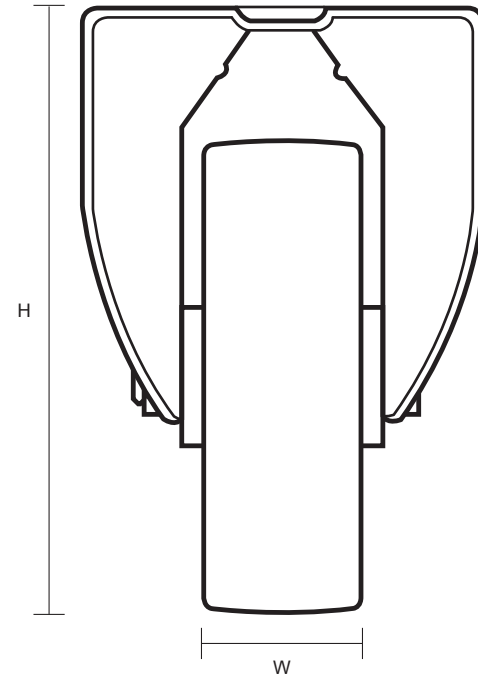

# 80-3368-GVR ( 80mm Fixed Castor Grey Rubber Wheel )

Castor Dimensions - Key		
D	Wheel Diameter (mm)	80mm
L	Plate Dimension Length (mm)	99mm
L1	Plate Dimension Width (mm)	85mm
C	Plate Hole Centers length (mm)	80/77mm
C1	Plate Hole Centers width (mm)	60mm
D1	Plate Hole Diameter (mm)	8mm
H	Total Castor Height (mm)	108mm
W	Tread Width (mm)	27mm
R	Swivel Radius (mm)	n/a