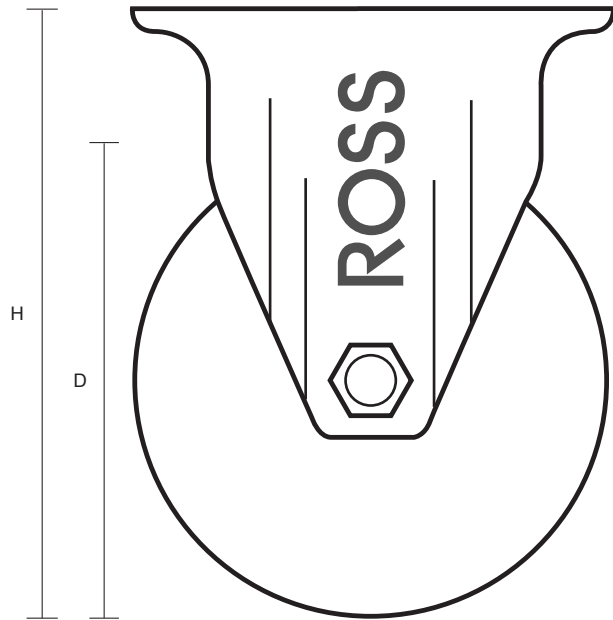

80-3368-PNB (80mm Fixed Castor Polyurethane Wheel)

Castor Dimensions - Key		
D	Wheel Diameter (mm)	80mm
L	Plate Dimension Length (mm)	105mm
L1	Plate Dimension Width (mm)	85mm
C	Plate Hole Centers length (mm)	80/77mm
C1	Plate Hole Centers width (mm)	60mm
D1	Plate Hole Diameter (mm)	8mm
H	Total Castor Height (mm)	108mm
W	Tread Width (mm)	38mm
R	Swivel Radius (mm)	n/a