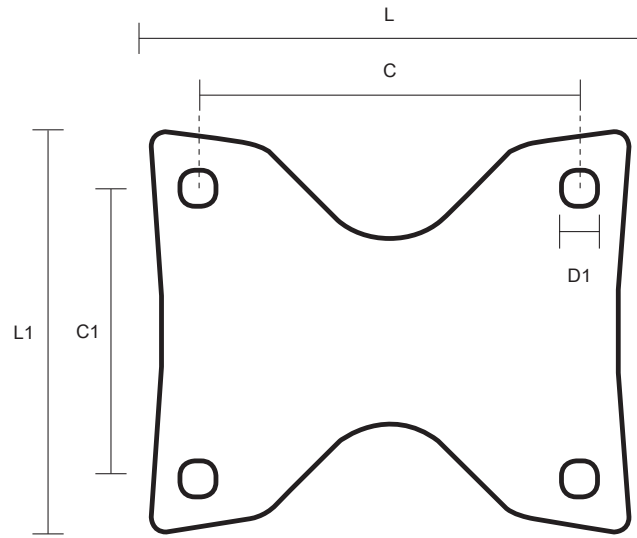

80-3368-PNB (80mm Fixed Castor Polyurethane Wheel)

Castor Dimensions - Key		
D	Wheel Diameter (mm)	80mm
L	Plate Dimension Length (mm)	105mm
L1	Plate Dimension Width (mm)	85mm
C	Plate Hole Centers length (mm)	80/77mm
C1	Plate Hole Centers width (mm)	60mm
D1	Plate Hole Diameter (mm)	8mm
H	Total Castor Height (mm)	108mm
W	Tread Width (mm)	38mm
R	Swivel Radius (mm)	n/a