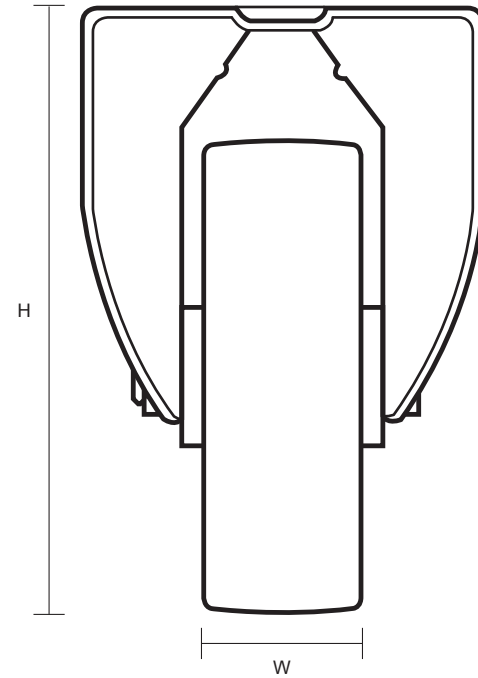

80-3368-PNB (80mm Fixed Castor Polyurethane Wheel)

Castor Dimensions - Key		
D	Wheel Diameter (mm)	80mm
L	Plate Dimension Length (mm)	105mm
L1	Plate Dimension Width (mm)	85mm
C	Plate Hole Centers length (mm)	80/77mm
C1	Plate Hole Centers width (mm)	60mm
D1	Plate Hole Diameter (mm)	8mm
H	Total Castor Height (mm)	108mm
W	Tread Width (mm)	38mm
R	Swivel Radius (mm)	n/a