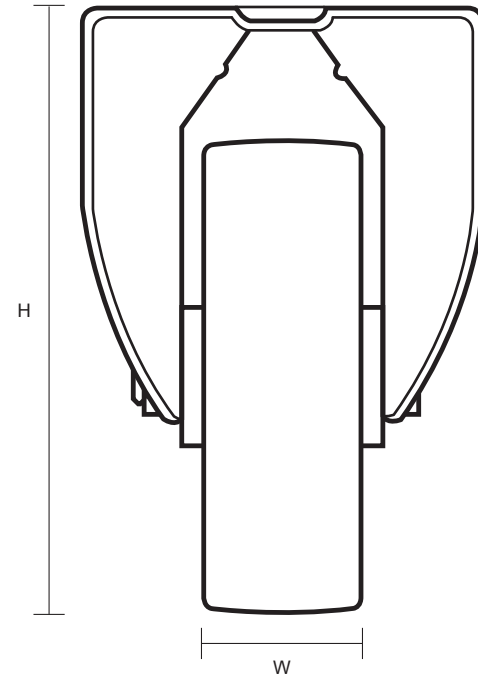

80-3368-PVR (80mm Fixed Castor Black Rubber Wheel)

Castor Dimensions - Key		
D	Wheel Diameter (mm)	80mm
L	Plate Dimension Length (mm)	99mm
L1	Plate Dimension Width (mm)	85mm
C	Plate Hole Centers length (mm)	80/77mm
C1	Plate Hole Centers width (mm)	60mm
D1	Plate Hole Diameter (mm)	8mm
H	Total Castor Height (mm)	108mm
W	Tread Width (mm)	27mm
R	Swivel Radius (mm)	n/a