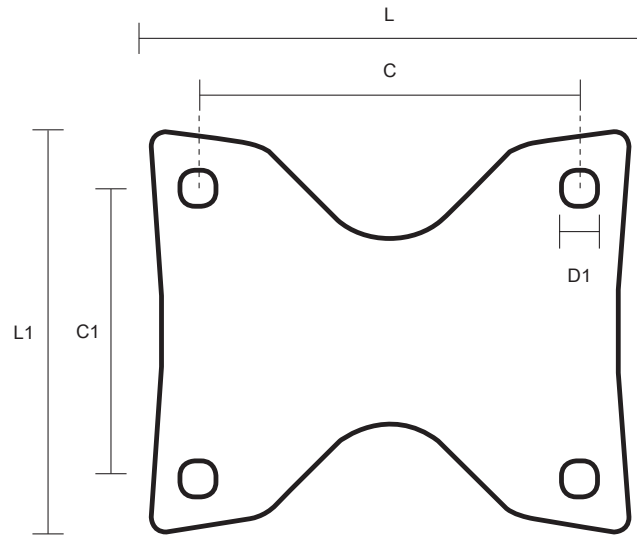

80-3368-PVR (80mm Fixed Castor Black Rubber Wheel)

Castor Dimensions - Key		
D	Wheel Diameter (mm)	80mm
L	Plate Dimension Length (mm)	99mm
L1	Plate Dimension Width (mm)	85mm
C	Plate Hole Centers length (mm)	80/77mm
C1	Plate Hole Centers width (mm)	60mm
D1	Plate Hole Diameter (mm)	8mm
H	Total Castor Height (mm)	108mm
W	Tread Width (mm)	27mm
R	Swivel Radius (mm)	n/a