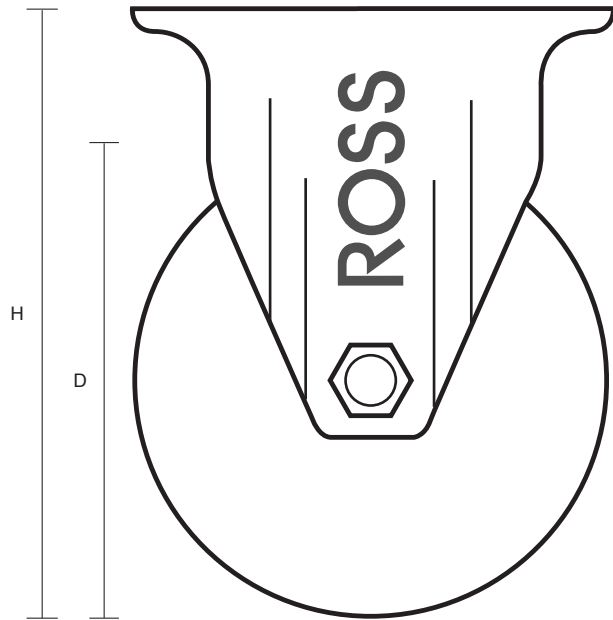

80-3368-PVR (80mm Fixed Castor Black Rubber Wheel)

Castor Dimensions - Key		
D	Wheel Diameter (mm)	80mm
L	Plate Dimension Length (mm)	99mm
L1	Plate Dimension Width (mm)	85mm
C	Plate Hole Centers length (mm)	80/77mm
C1	Plate Hole Centers width (mm)	60mm
D1	Plate Hole Diameter (mm)	8mm
H	Total Castor Height (mm)	108mm
W	Tread Width (mm)	27mm
R	Swivel Radius (mm)	n/a