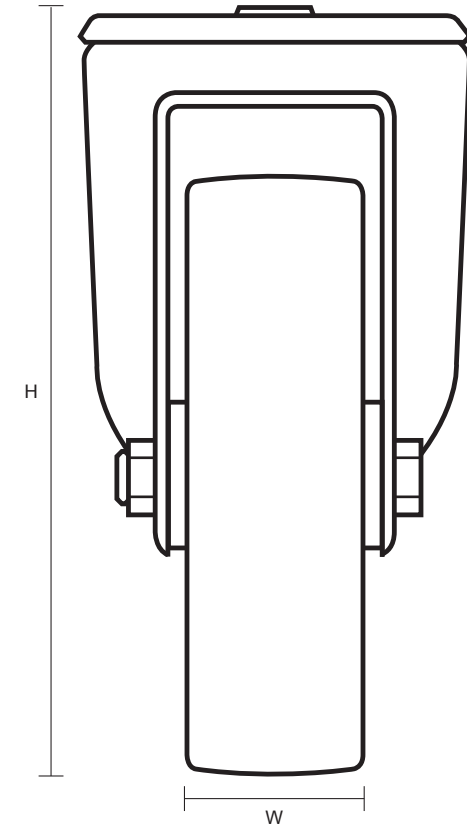

80-4000-PV/SWB (80mm Swivel Braked Castor Black Rubber Wheel)

Castor Dimensions - Key		
D	Wheel Diameter (mm)	80mm
L	Plate Dimension Length (mm)	n/a
L1	Plate Dimension Width (mm)	n/a
C	Plate Hole Centers length (mm)	n/a
C1	Plate Hole Centers width (mm)	n/a
D1	Bolt Hole Diameter (mm)	12mm
H	Total Castor Height (mm)	108mm
W	Tread Width (mm)	22mm
R	Swivel Radius (mm)	115mm
S	Swivel race Diameter (mm)	65mm