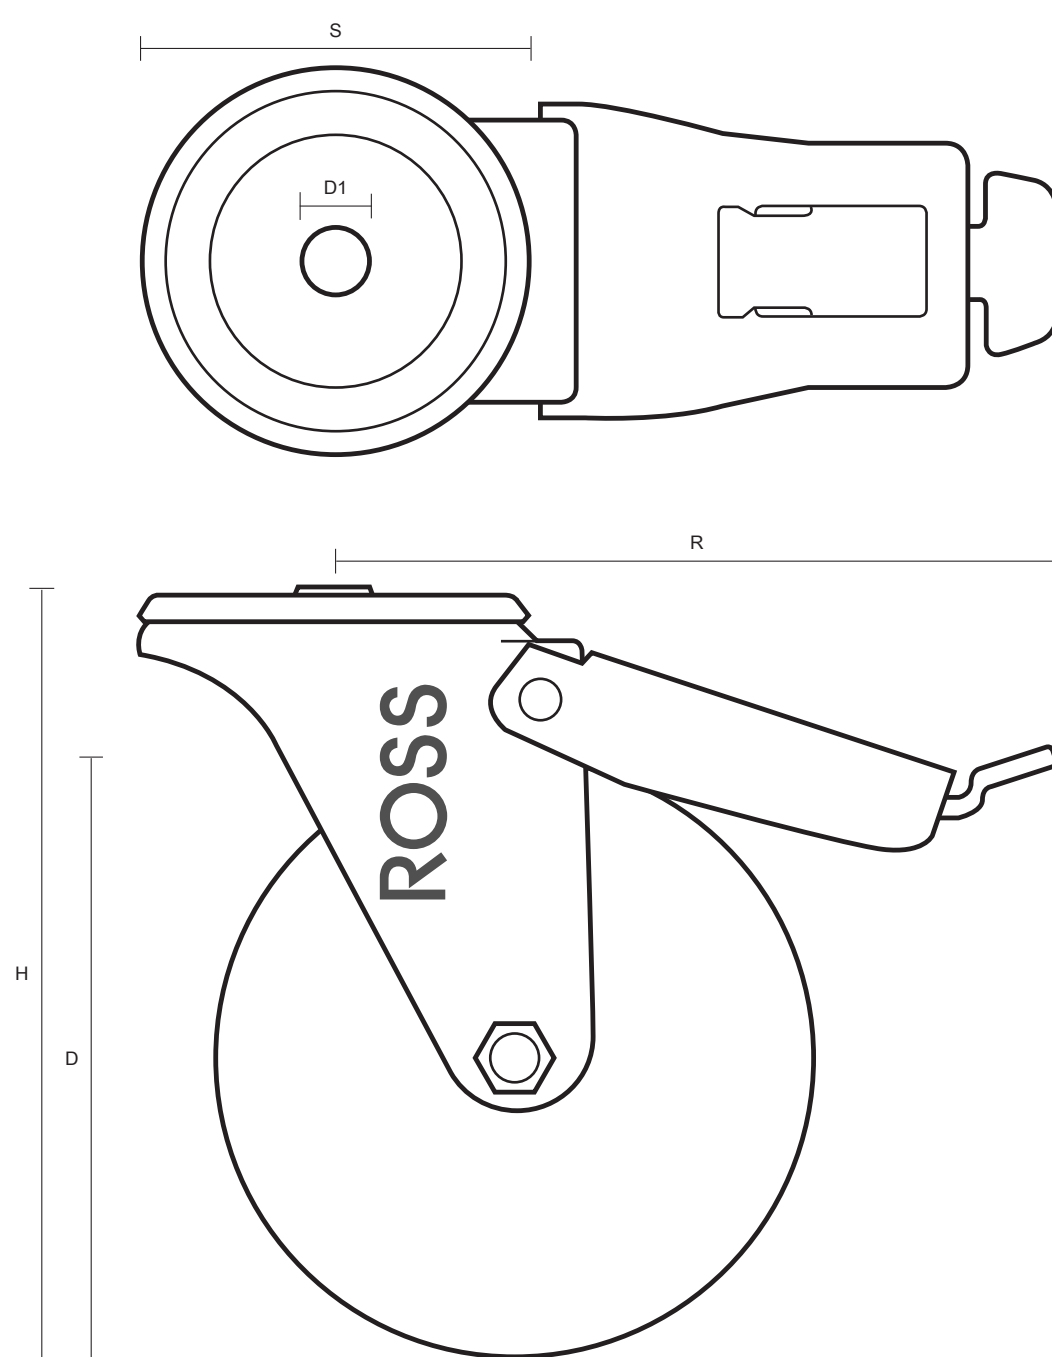

80-4000-PV/SWB (80mm Swivel Braked Castor Black Rubber Wheel)

Castor Dimensions - Key		
D	Wheel Diameter (mm)	80mm
L	Plate Dimension Length (mm)	n/a
L1	Plate Dimension Width (mm)	n/a
C	Plate Hole Centers length (mm)	n/a
C1	Plate Hole Centers width (mm)	n/a
D1	Bolt Hole Diameter (mm)	12mm
H	Total Castor Height (mm)	108mm
W	Tread Width (mm)	22mm
R	Swivel Radius (mm)	115mm
S	Swivel race Diameter (mm)	65mm