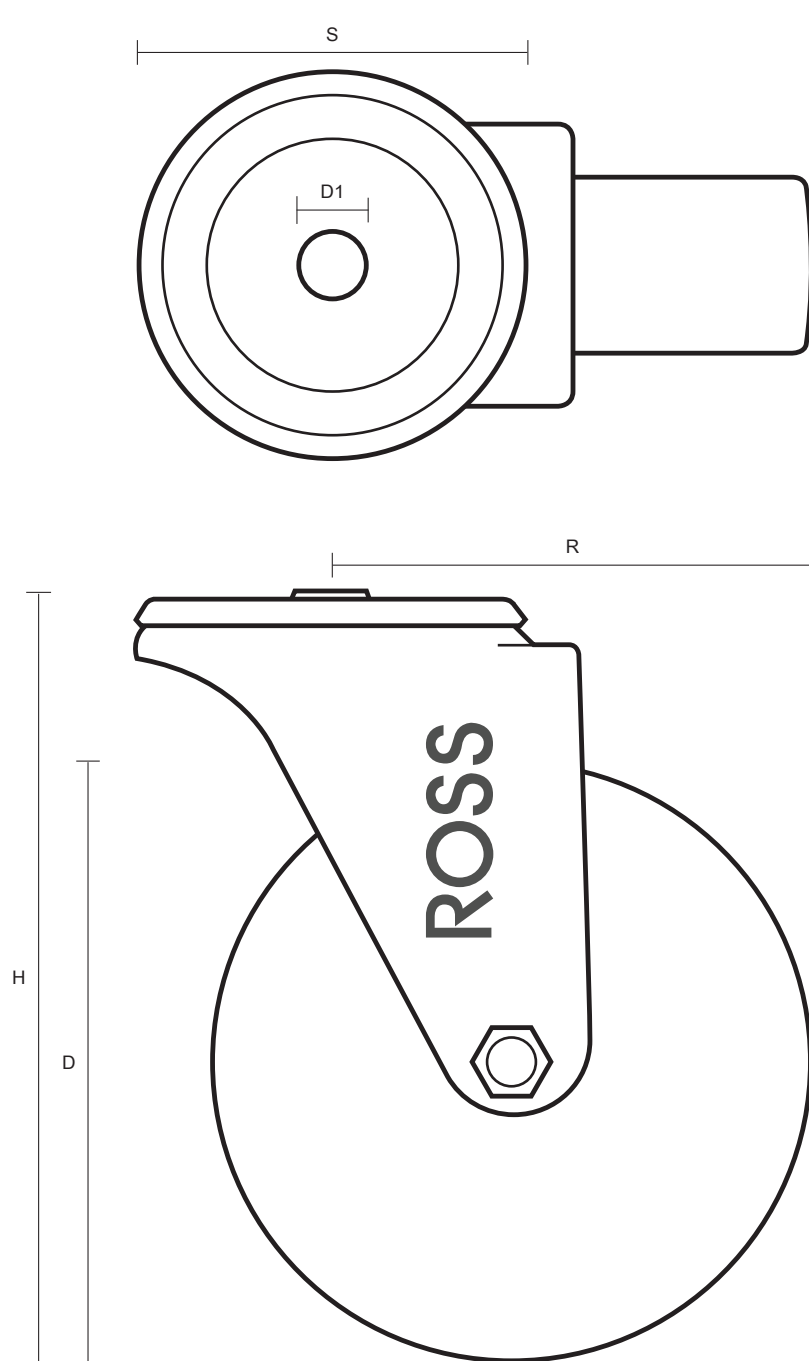

80-4000-RNB (80mm Swivel Castor Blue Rubber Wheel)

Castor Dimensions - Key		
D	Wheel Diameter (mm)	80mm
L	Plate Dimension Length (mm)	n/a
L1	Plate Dimension Width (mm)	n/a
C	Plate Hole Centers length (mm)	n/a
C1	Plate Hole Centers width (mm)	n/a
D1	Bolt Hole Diameter (mm)	12mm
H	Total Castor Height (mm)	108mm
W	Tread Width (mm)	36mm
R	Swivel Radius (mm)	70mm
S	Swivel Race Diameter (mm)	65mm