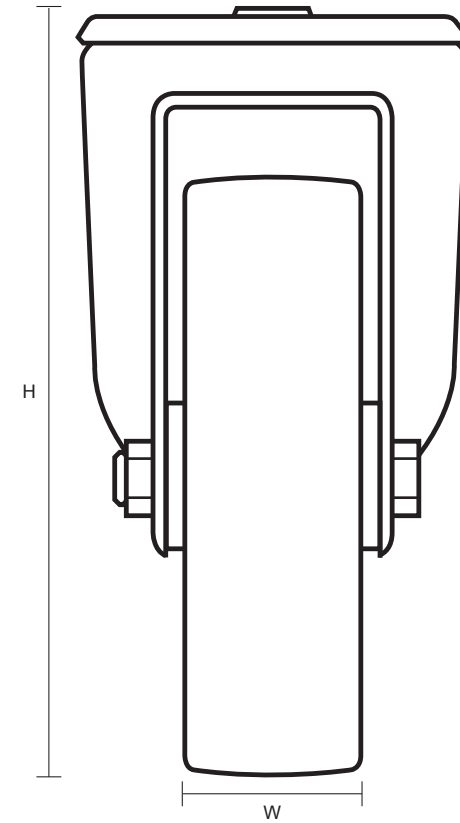

80-4000-RNB (80mm Swivel Castor Blue Rubber Wheel)

Castor Dimensions - Key		
D	Wheel Diameter (mm)	80mm
L	Plate Dimension Length (mm)	n/a
L1	Plate Dimension Width (mm)	n/a
C	Plate Hole Centers length (mm)	n/a
C1	Plate Hole Centers width (mm)	n/a
D1	Bolt Hole Diameter (mm)	12mm
H	Total Castor Height (mm)	108mm
W	Tread Width (mm)	36mm
R	Swivel Radius (mm)	70mm
S	Swivel Race Diameter (mm)	65mm