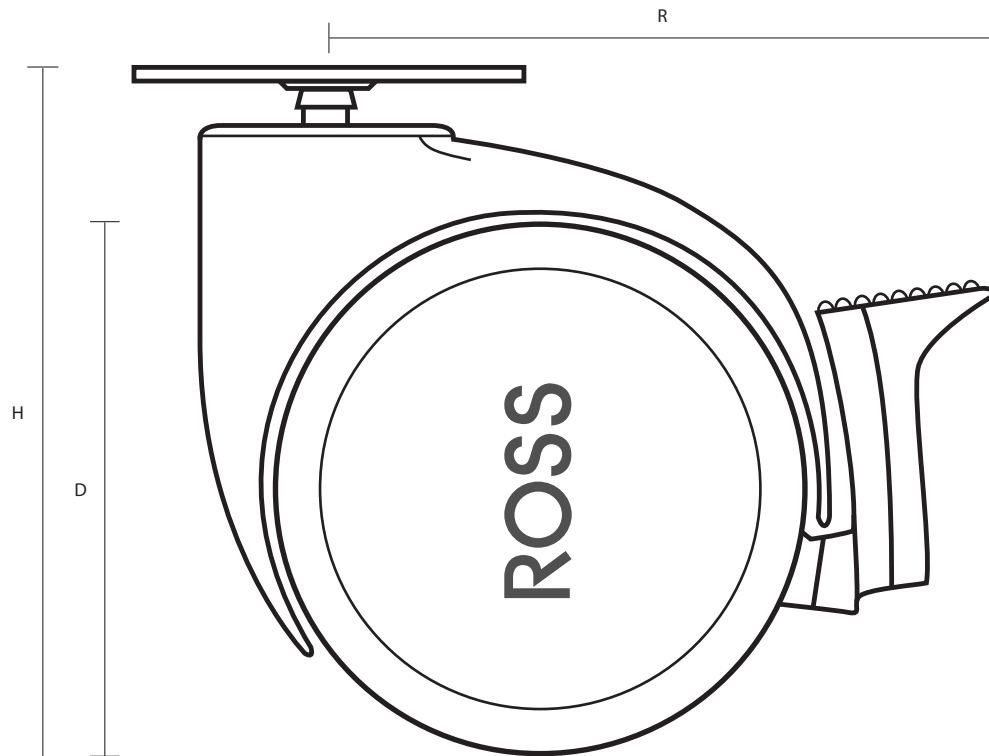

BS754/B (75mm Twin Wheel Braked Castor Grey Rubber Tyre)

Castor Dimensions - Key		
D	Wheel Diameter	75mm
L	Plate Dimension Length (mm)	65mm
L1	Plate Dimension Width (mm)	65mm
C	Plate Hole Centers length (mm)	47mm
C1	Plate Hole Centers width (mm)	47mm
D1	Plate Hole Diameter (mm)	5mm
H	Total Castor Height	100mm
W	Tread Width (mm)	12mm x2
R	Swivel Radius (mm)	106mm