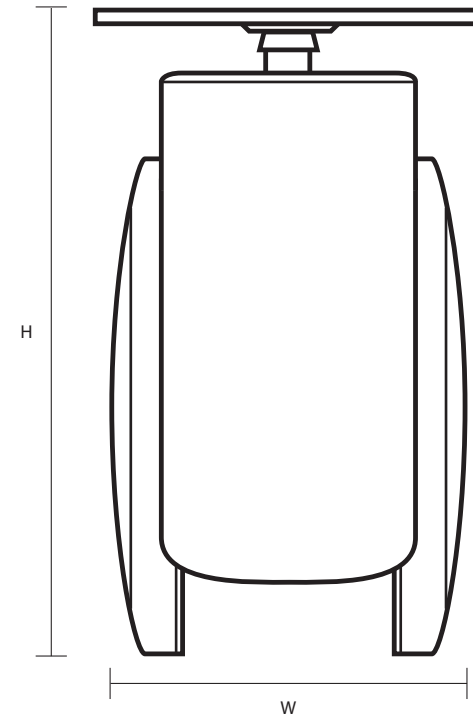

BS754/B (75mm Twin Wheel Braked Castor Grey Rubber Tyre)

Castor Dimensions - Key		
D	Wheel Diameter	75mm
L	Plate Dimension Length (mm)	65mm
L1	Plate Dimension Width (mm)	65mm
C	Plate Hole Centers length (mm)	47mm
C1	Plate Hole Centers width (mm)	47mm
D1	Plate Hole Diameter (mm)	5mm
H	Total Castor Height	100mm
W	Tread Width (mm)	12mm x2
R	Swivel Radius (mm)	106mm