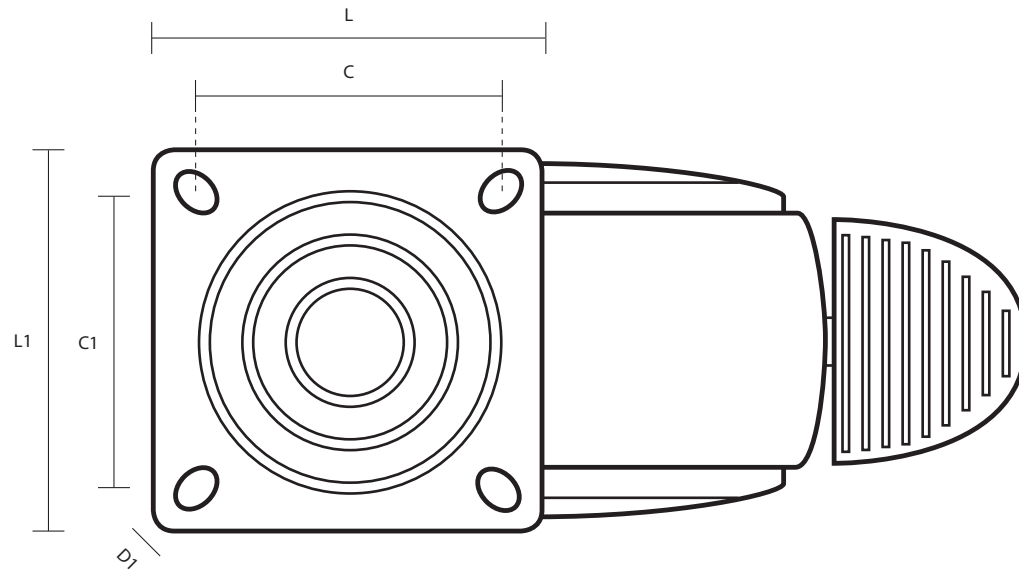

BS754/B (75mm Twin Wheel Braked Castor Grey Rubber Tyre)

Castor Dimensions - Key		
D	Wheel Diameter	75mm
L	Plate Dimension Length (mm)	65mm
L1	Plate Dimension Width (mm)	65mm
C	Plate Hole Centers length (mm)	47mm
C1	Plate Hole Centers width (mm)	47mm
D1	Plate Hole Diameter (mm)	5mm
H	Total Castor Height	100mm
W	Tread Width (mm)	12mm x2
R	Swivel Radius (mm)	106mm