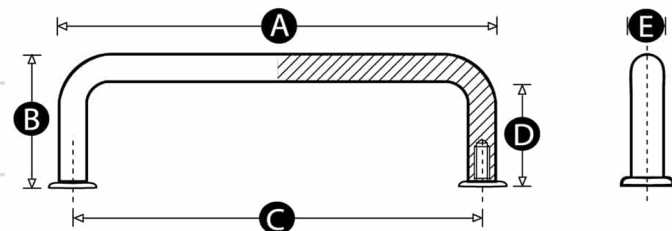

Chrome Plated Steel Bridge Handle 128mm x M4 Thread

CSHM4128

128mm polished chrome plated steel pull handle with female M4 threads.

Technical Specifications

B	Height (mm)	33
A	Length (mm)	128
	Product Type	Bridge Handles
	Thread Size (D1)	M4
D	Thread Length (L) (mm)	25
E	Handle Width (mm)	8
C	Distance Between Fixing Centres (mm)	120

Dimensions

©Copyright
Rencol