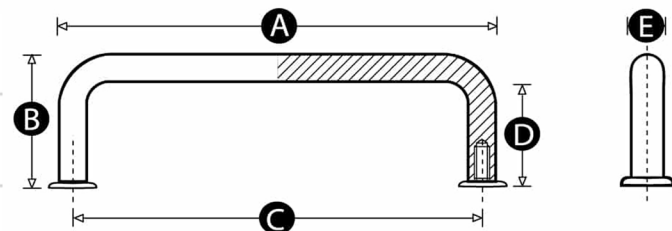

Dimensions