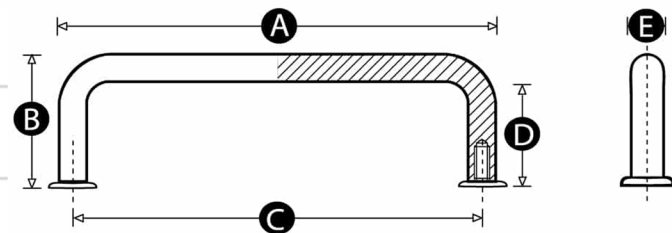

Chrome Plated Steel Bridge Handle 245mm x M5 Thread

CSHM5245

245mm polished chrome plated steel pull handle with female M5 threads.

Technical Specifications

B	Height (mm)	41
A	Length (mm)	245
	Product Type	Bridge Handles
	Thread Size (D1)	M5
D	Thread Length (L) (mm)	31
E	Handle Width (mm)	10
C	Distance Between Fixing Centres (mm)	235

Dimensions

©Copyright
Rencol