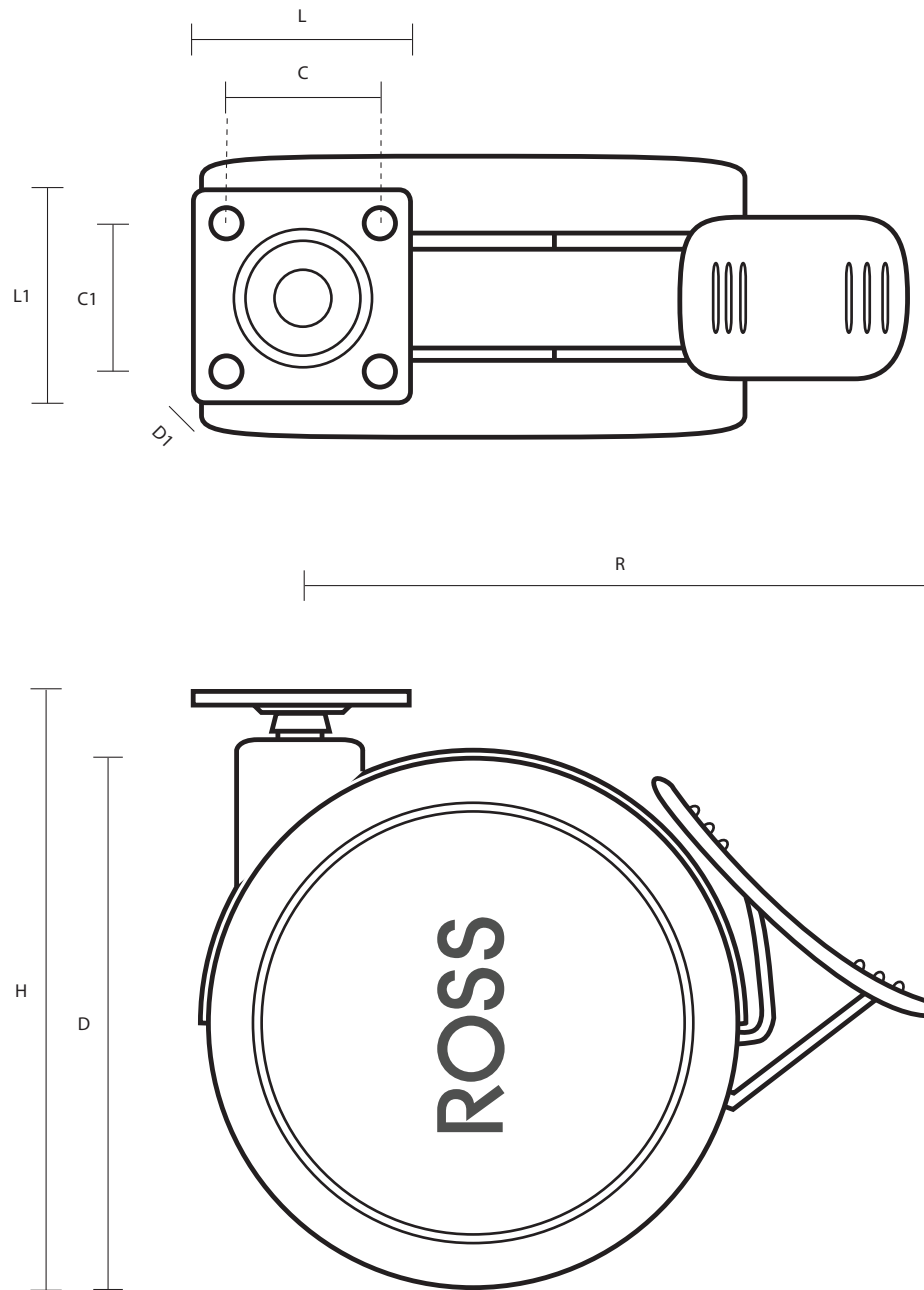

DS654/B (65mm Swivel Braked Twin Wheel Castor Grey Rubber Wheel)

Castor Dimensions - Key		
D	Wheel Diameter	65mm
L	Plate Dimension Length (mm)	38mm
L1	Plate Dimension Width (mm)	38mm
C	Plate Hole Centers length (mm)	27mm
C1	Plate Hole Centers width (mm)	27mm
D1	Plate Hole Diameter (mm)	4.4mm
H	Total Castor Height	79mm
W	Tread Width (mm)	7mm x2
R	Swivel Radius (mm)	77mm