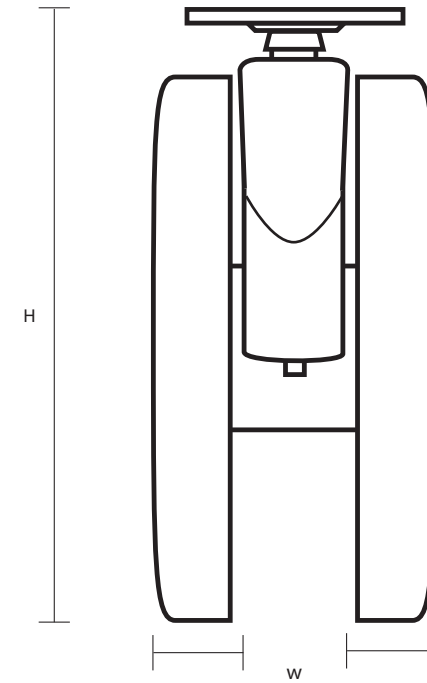

DS654/B (65mm Swivel Braked Twin Wheel Castor Grey Rubber Wheel)

Castor Dimensions - Key		
D	Wheel Diameter	65mm
L	Plate Dimension Length (mm)	38mm
L1	Plate Dimension Width (mm)	38mm
C	Plate Hole Centers length (mm)	27mm
C1	Plate Hole Centers width (mm)	27mm
D1	Plate Hole Diameter (mm)	4.4mm
H	Total Castor Height	79mm
W	Tread Width (mm)	7mm x2
R	Swivel Radius (mm)	77mm