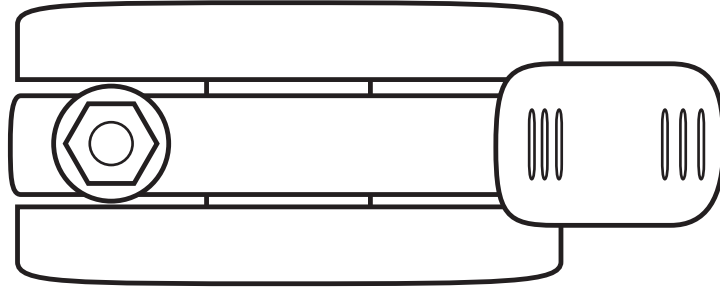

DS75M10X15/B (75mm Swivel Twin Wheel Braked Castor Grey Rubber Wheel)

Castor Dimensions - Key		
D	Wheel Diameter	75mm
L	Plate Dimension Length (mm)	N/A
L1	Plate Dimension Width (mm)	N/A
C	Plate Hole Centers length (mm)	N/A
C1	Plate Hole Centers width (mm)	N/A
D1	Plate Hole Diameter (mm)	N/A
H	Total Castor Height	81mm
W	Tread Width (mm)	7mm x2
R	Swivel Radius (mm)	87mm
	Threaded Stem Size	M10x15mm