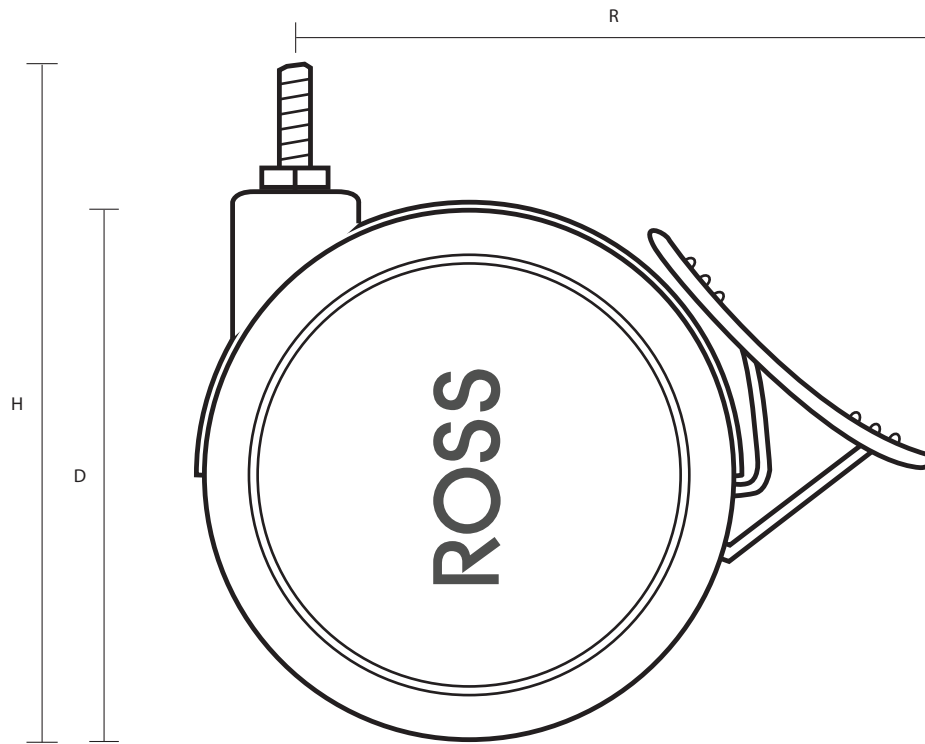

DS75M10X15/B (75mm Swivel Twin Wheel Braked Castor Grey Rubber Wheel)

Castor Dimensions - Key		
D	Wheel Diameter	75mm
L	Plate Dimension Length (mm)	N/A
L1	Plate Dimension Width (mm)	N/A
C	Plate Hole Centers length (mm)	N/A
C1	Plate Hole Centers width (mm)	N/A
D1	Plate Hole Diameter (mm)	N/A
H	Total Castor Height	81mm
W	Tread Width (mm)	7mm x2
R	Swivel Radius (mm)	87mm
	Threaded Stem Size	M10x15mm