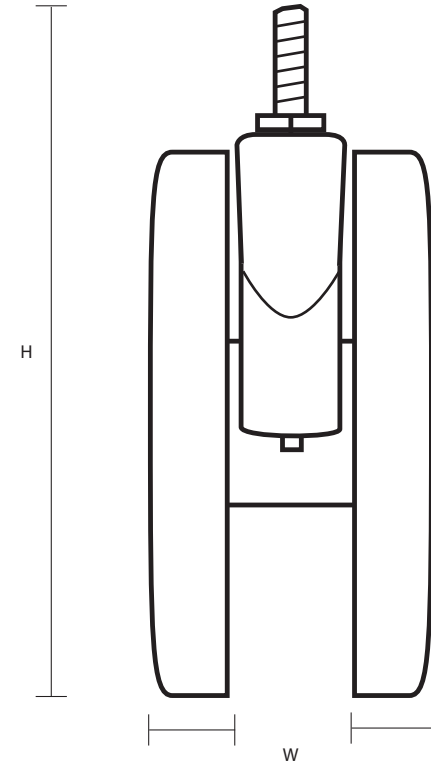

DS75M10X15/B (75mm Swivel Twin Wheel Braked Castor Grey Rubber Wheel)

Castor Dimensions - Key		
D	Wheel Diameter	75mm
L	Plate Dimension Length (mm)	N/A
L1	Plate Dimension Width (mm)	N/A
C	Plate Hole Centers length (mm)	N/A
C1	Plate Hole Centers width (mm)	N/A
D1	Plate Hole Diameter (mm)	N/A
H	Total Castor Height	81mm
W	Tread Width (mm)	7mm x2
R	Swivel Radius (mm)	87mm
	Threaded Stem Size	M10x15mm