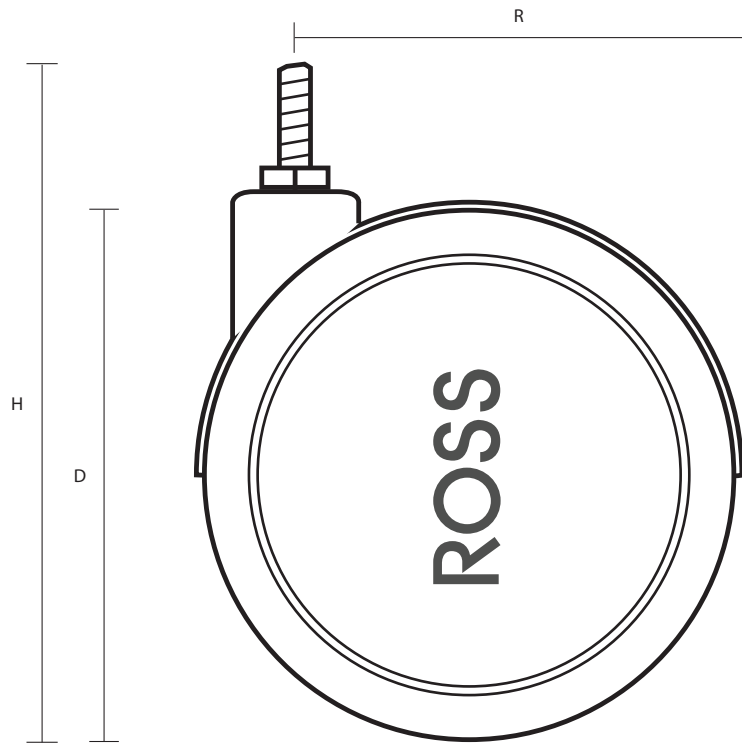

DS75M10X25 (75mm Swivel Twin Wheel Castor Grey Rubber Wheel)

Castor Dimensions - Key		
D	Wheel Diameter	75mm
L	Plate Dimension Length (mm)	N/A
L1	Plate Dimension Width (mm)	N/A
C	Plate Hole Centers length (mm)	N/A
C1	Plate Hole Centers width (mm)	N/A
D1	Plate Hole Diameter (mm)	N/A
H	Total Castor Height	81mm
W	Tread Width (mm)	7mm x2
R	Swivel Radius (mm)	53mm
	Threaded Stem Size	M10x25mm