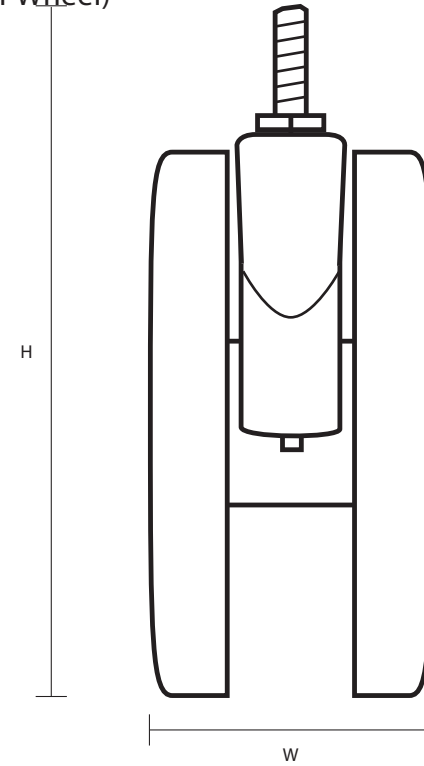

DS75M10X25 (75mm Swivel Twin Wheel Castor Grey Rubber Wheel)

Castor Dimensions - Key		
D	Wheel Diameter	75mm
L	Plate Dimension Length (mm)	N/A
L1	Plate Dimension Width (mm)	N/A
C	Plate Hole Centers length (mm)	N/A
C1	Plate Hole Centers width (mm)	N/A
D1	Plate Hole Diameter (mm)	N/A
H	Total Castor Height	81mm
W	Tread Width (mm)	7mm x2
R	Swivel Radius (mm)	53mm
	Threaded Stem Size	M10x25mm