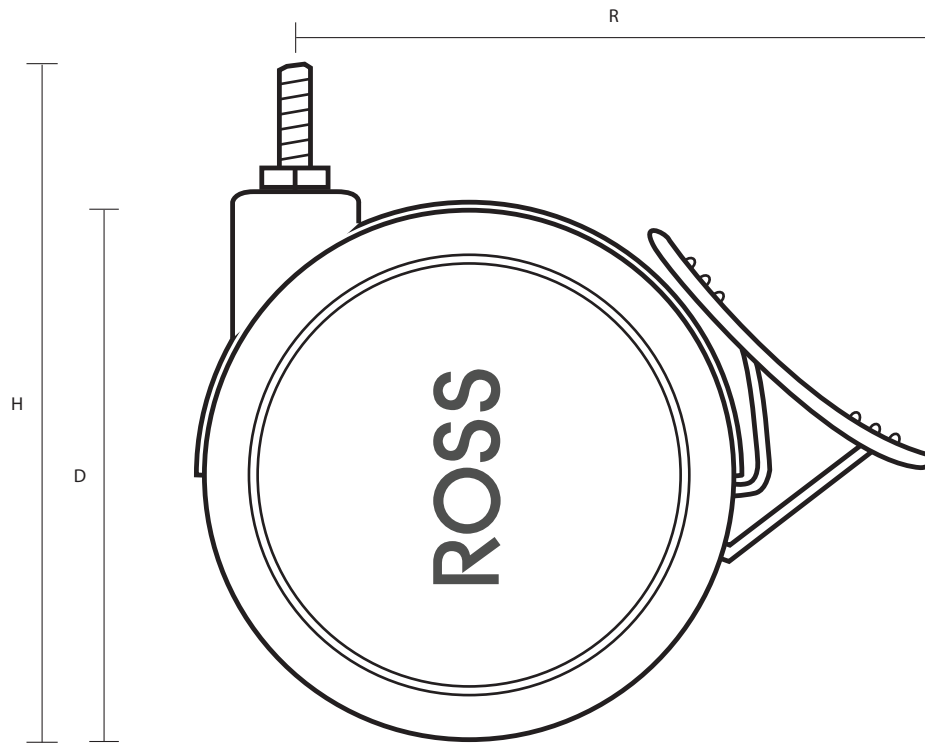

DS75M8X25/B (75mm Swivel Twin Wheel Braked Castor Grey Rubber Wheel)

Castor Dimensions - Key		
D	Wheel Diameter	75mm
L	Plate Dimension Length (mm)	N/A
L1	Plate Dimension Width (mm)	N/A
C	Plate Hole Centers length (mm)	N/A
C1	Plate Hole Centers width (mm)	N/A
D1	Plate Hole Diameter (mm)	N/A
H	Total Castor Height	81mm
W	Tread Width (mm)	7mm x2
R	Swivel Radius (mm)	87mm
	Threaded Stem Size	M8x25mm