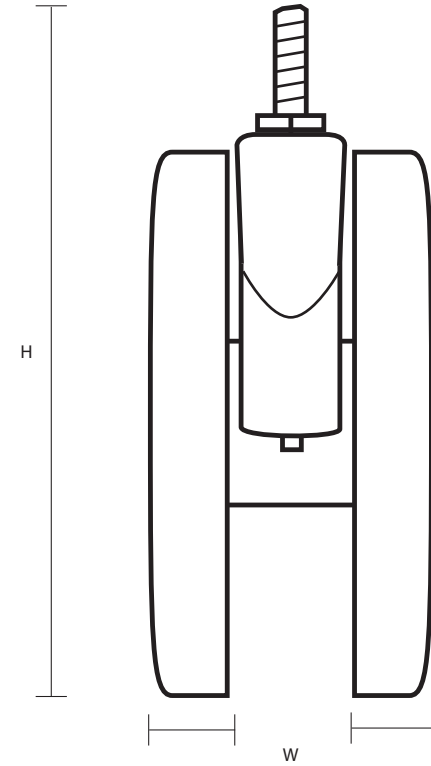

DS75M8X25/B (75mm Swivel Twin Wheel Braked Castor Grey Rubber Wheel)

Castor Dimensions - Key		
D	Wheel Diameter	75mm
L	Plate Dimension Length (mm)	N/A
L1	Plate Dimension Width (mm)	N/A
C	Plate Hole Centers length (mm)	N/A
C1	Plate Hole Centers width (mm)	N/A
D1	Plate Hole Diameter (mm)	N/A
H	Total Castor Height	81mm
W	Tread Width (mm)	7mm x2
R	Swivel Radius (mm)	87mm
	Threaded Stem Size	M8x25mm