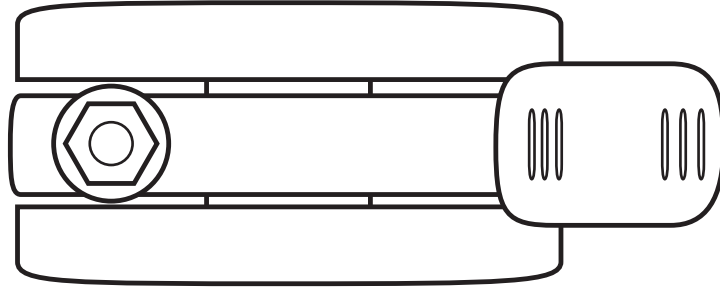

DS75M8X25/B (75mm Swivel Twin Wheel Braked Castor Grey Rubber Wheel)

Castor Dimensions - Key		
D	Wheel Diameter	75mm
L	Plate Dimension Length (mm)	N/A
L1	Plate Dimension Width (mm)	N/A
C	Plate Hole Centers length (mm)	N/A
C1	Plate Hole Centers width (mm)	N/A
D1	Plate Hole Diameter (mm)	N/A
H	Total Castor Height	81mm
W	Tread Width (mm)	7mm x2
R	Swivel Radius (mm)	87mm
	Threaded Stem Size	M8x25mm