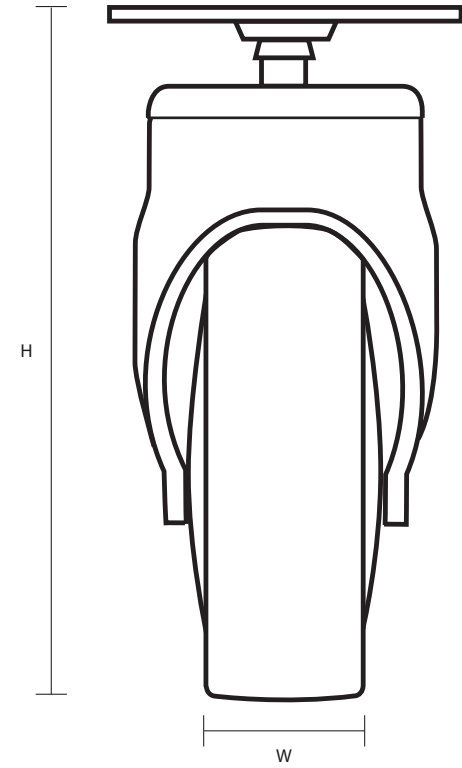

ES1004 (100mm Slimline Swivel Castor Grey Rubber Tyred Wheel)

Castor Dimensions - Key		
D	Wheel Diameter	100mm
L	Plate Dimension Length (mm)	65mm
L1	Plate Dimension Width (mm)	65mm
C	Plate Hole Centers length (mm)	47mm
C1	Plate Hole Centers width (mm)	47mm
D1	Plate Hole Diameter (mm)	5mm
H	Total Castor Height	131mm
W	Tread Width (mm)	23mm
R	Swivel Radius (mm)	90mm