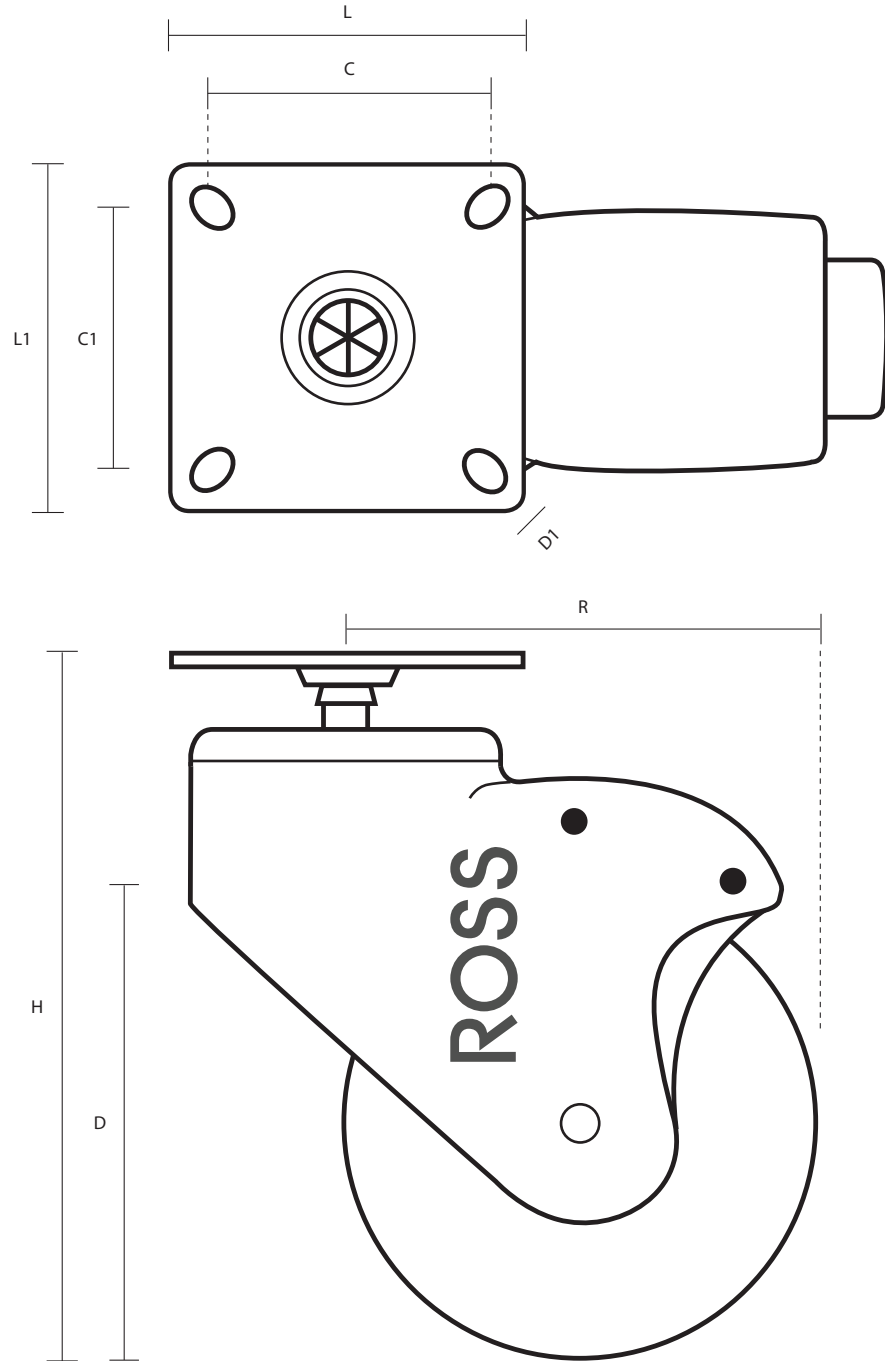

ES1004 (100mm Slimline Swivel Castor Grey Rubber Tyred Wheel)

Castor Dimensions - Key		
D	Wheel Diameter	100mm
L	Plate Dimension Length (mm)	65mm
L1	Plate Dimension Width (mm)	65mm
C	Plate Hole Centers length (mm)	47mm
C1	Plate Hole Centers width (mm)	47mm
D1	Plate Hole Diameter (mm)	5mm
H	Total Castor Height	131mm
W	Tread Width (mm)	23mm
R	Swivel Radius (mm)	90mm