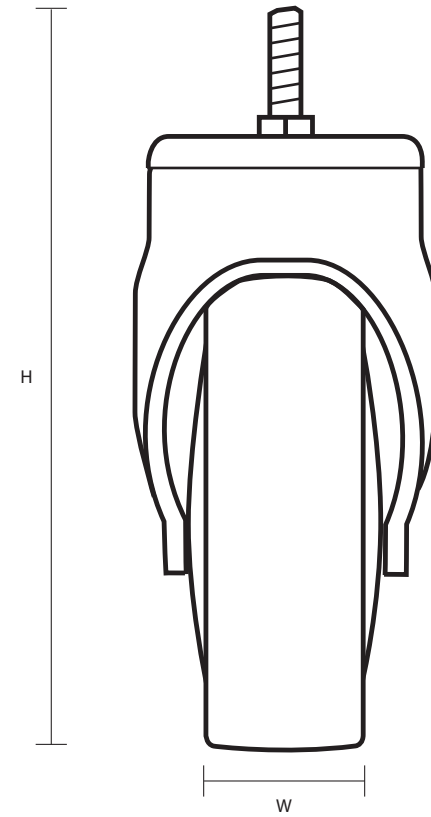

ES100M10X25/B (100mm Slimline Swivel Braked Castor Grey Rubber Tyred Wheel)

Castor Dimensions - Key		
D	Wheel Diameter	100mm
L	Plate Dimension Length (mm)	N/A
L1	Plate Dimension Width (mm)	N/A
C	Plate Hole Centers length (mm)	N/A
C1	Plate Hole Centers width (mm)	N/A
D1	Plate Hole Diameter (mm)	N/A
H	Total Castor Height	126mm
W	Tread Width (mm)	23mm
R	Swivel Radius (mm)	115mm
	Threaded Stem Fitting	M10x25mm