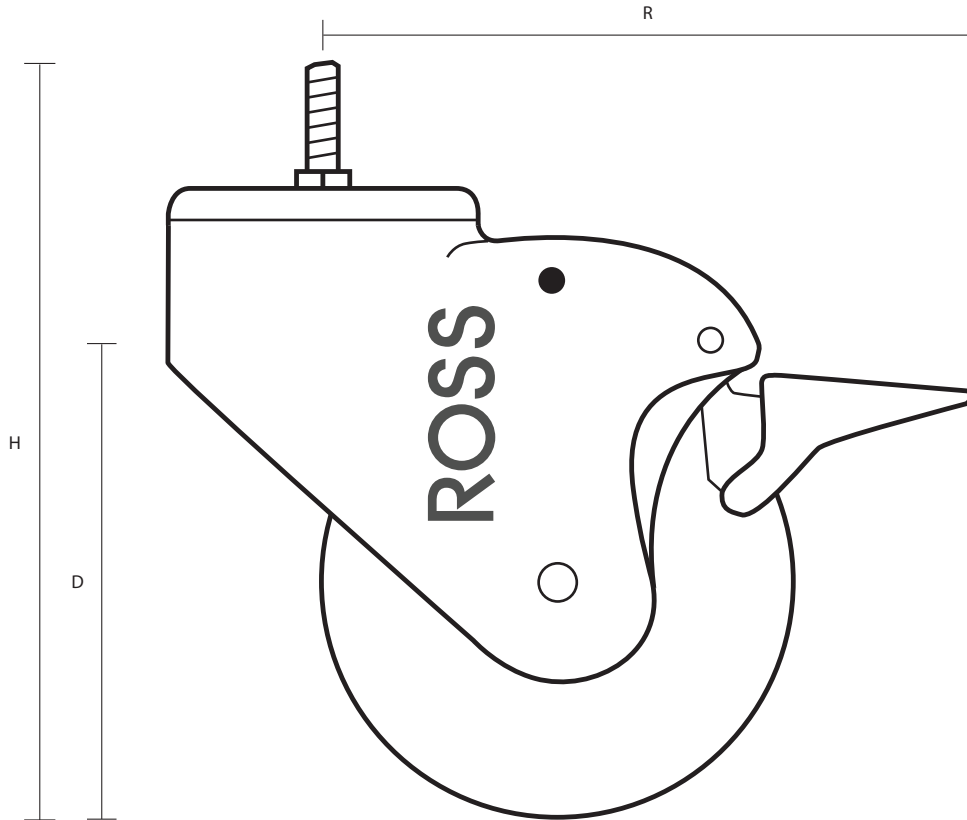

ES100M10X25/B (100mm Slimline Swivel Braked Castor Grey Rubber Tyred Wheel)

Castor Dimensions - Key		
D	Wheel Diameter	100mm
L	Plate Dimension Length (mm)	N/A
L1	Plate Dimension Width (mm)	N/A
C	Plate Hole Centers length (mm)	N/A
C1	Plate Hole Centers width (mm)	N/A
D1	Plate Hole Diameter (mm)	N/A
H	Total Castor Height	126mm
W	Tread Width (mm)	23mm
R	Swivel Radius (mm)	115mm
	Threaded Stem Fitting	M10x25mm