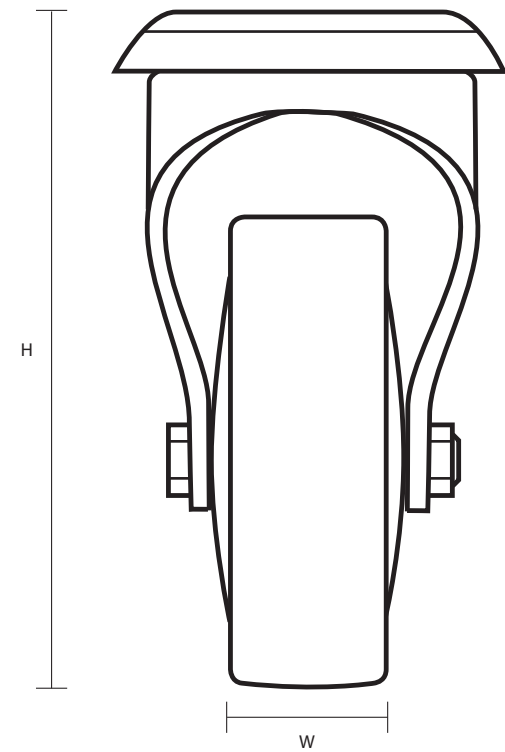

FS-P2013/BR (50mm Lighty Duty Swivel Bolt Hole Castor Grey Rubber Wheel)

Castor Dimensions - Key		
D	Wheel Diameter	50mm
L	Plate Dimension Length (mm)	N/A
L1	Plate Dimension Width (mm)	N/A
C	Plate Hole Centers length (mm)	N/A
C1	Plate Hole Centers width (mm)	N/A
D1	Plate Hole Diameter (mm)	8mm
H	Total Castor Height	70mm
W	Tread Width (mm)	17mm
R	Swivel Radius (mm)	70mm