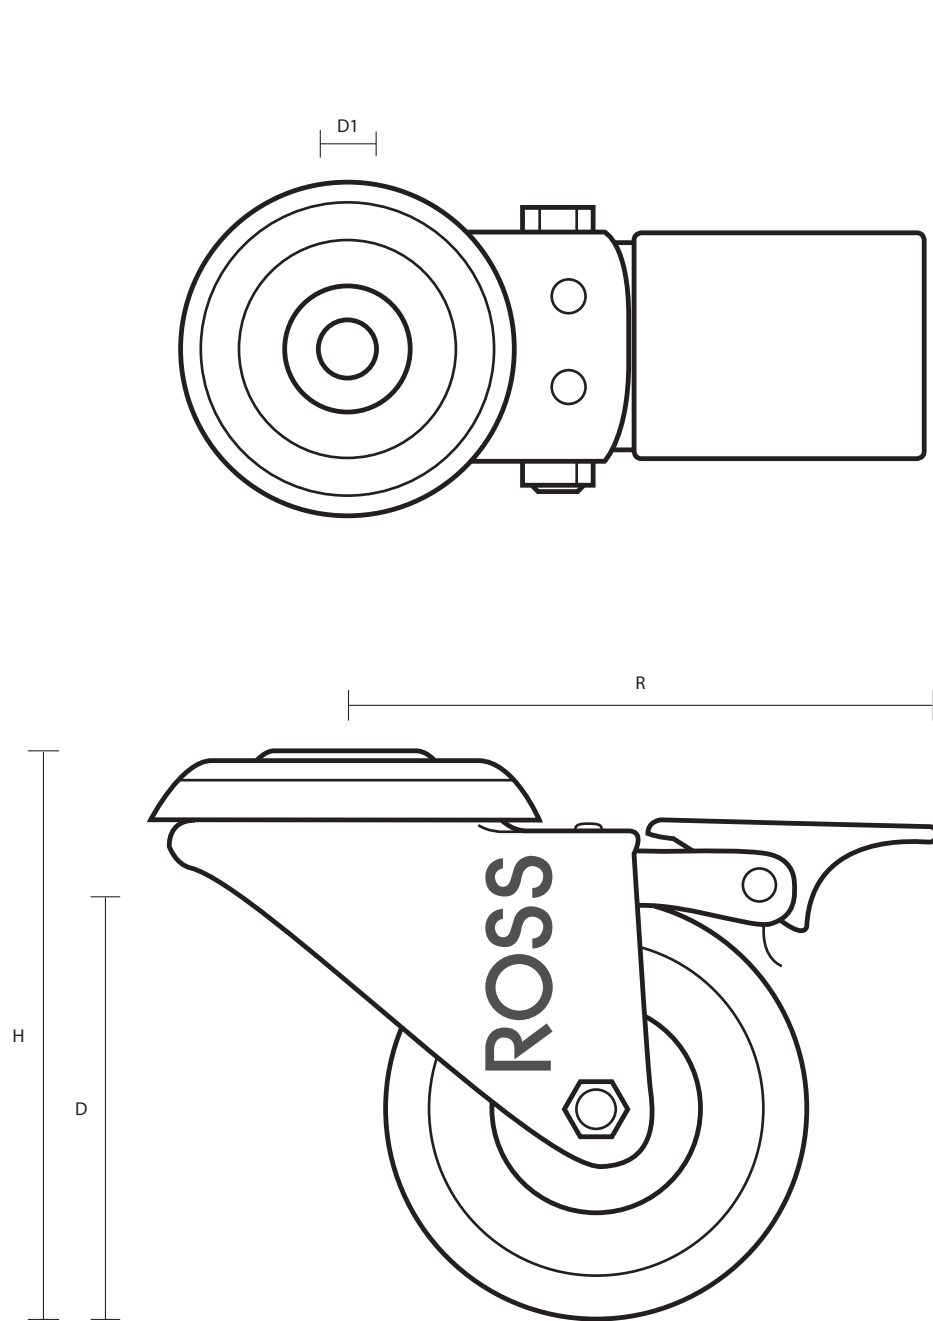

FS-P2013/BR (50mm Lighty Duty Swivel Bolt Hole Castor Grey Rubber Wheel)

Castor Dimensions - Key		
D	Wheel Diameter	50mm
L	Plate Dimension Length (mm)	N/A
L1	Plate Dimension Width (mm)	N/A
C	Plate Hole Centers length (mm)	N/A
C1	Plate Hole Centers width (mm)	N/A
D1	Plate Hole Diameter (mm)	8mm
H	Total Castor Height	70mm
W	Tread Width (mm)	17mm
R	Swivel Radius (mm)	70mm