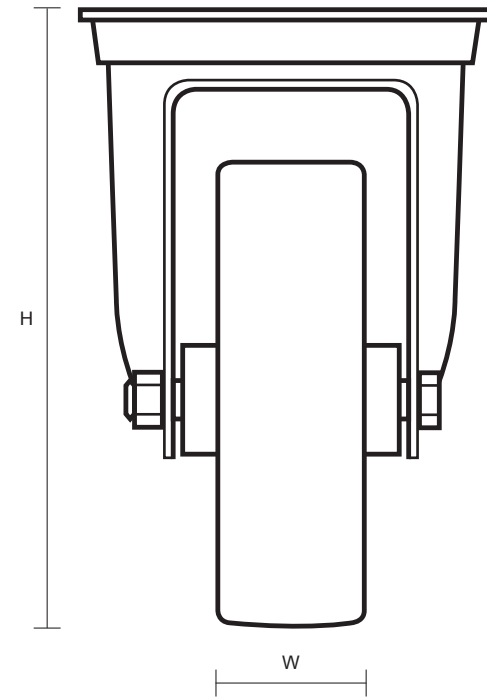

# HSS-125-NY/SWB (125mm Swivel Braked Castor White Nylon Wheel)

Castor Dimensions - Key

D	Wheel Diameter (mm)	125mm
L	Plate Dimension Length (mm)	140mm
L1	Plate Dimension Width (mm)	110mm
C	Plate Hole Centers length (mm)	105mm
C1	Plate Hole Centers width (mm)	80/75mm
D1	Plate Hole Diameter (mm)	10mm
H	Total Castor Height (mm)	164mm
W	Tread Width (mm)	40mm
R	Swivel Radius (mm)	192mm