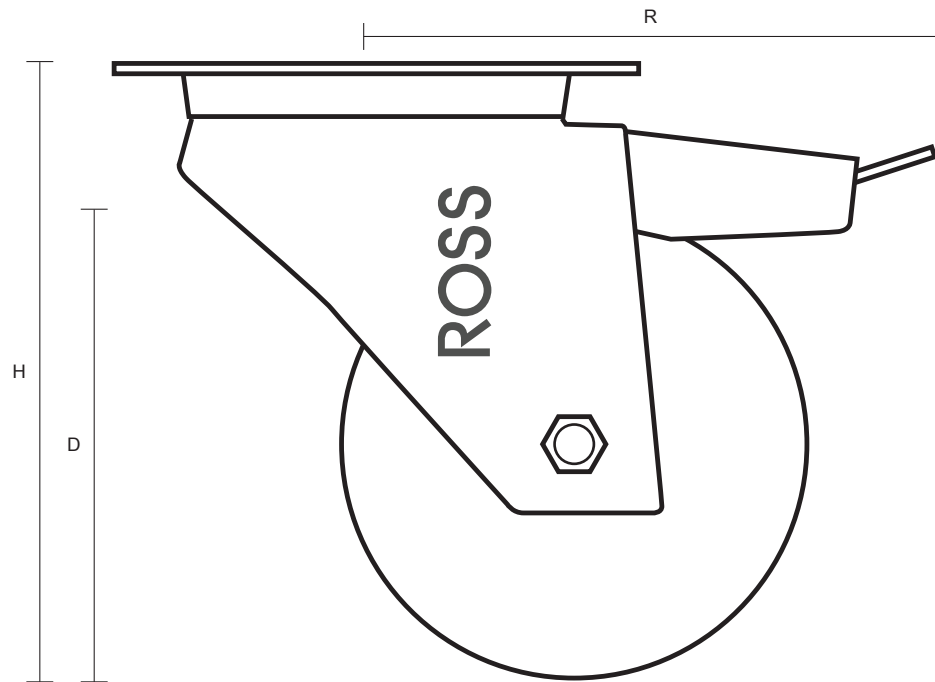

# HSS-125-NY/SWB (125mm Swivel Braked Castor White Nylon Wheel)

Castor Dimensions - Key

D	Wheel Diameter (mm)	125mm
L	Plate Dimension Length (mm)	140mm
L1	Plate Dimension Width (mm)	110mm
C	Plate Hole Centers length (mm)	105mm
C1	Plate Hole Centers width (mm)	80/75mm
D1	Plate Hole Diameter (mm)	10mm
H	Total Castor Height (mm)	164mm
W	Tread Width (mm)	40mm
R	Swivel Radius (mm)	192mm