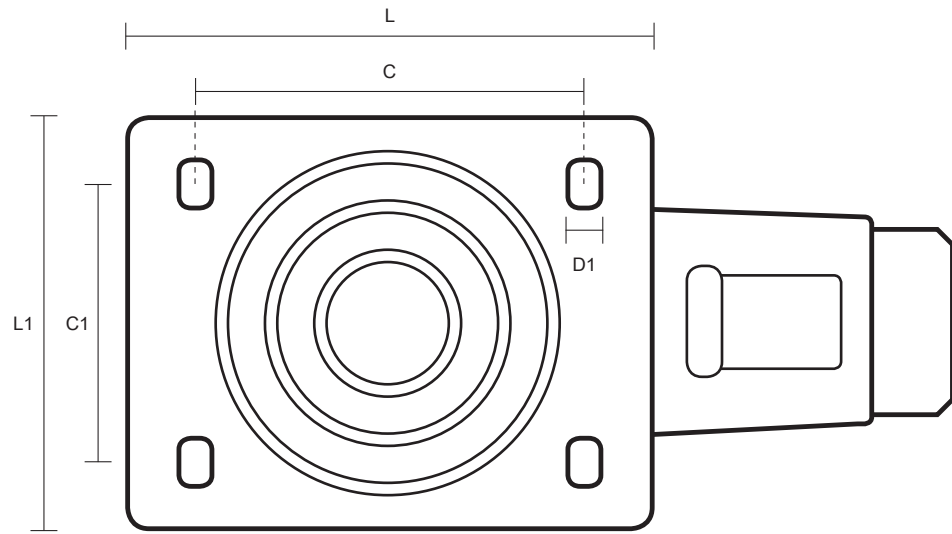

# HSS-125-NY/SWB (125mm Swivel Braked Castor White Nylon Wheel)

Castor Dimensions - Key

D	Wheel Diameter (mm)	125mm
L	Plate Dimension Length (mm)	140mm
L1	Plate Dimension Width (mm)	110mm
C	Plate Hole Centers length (mm)	105mm
C1	Plate Hole Centers width (mm)	80/75mm
D1	Plate Hole Diameter (mm)	10mm
H	Total Castor Height (mm)	164mm
W	Tread Width (mm)	40mm
R	Swivel Radius (mm)	192mm