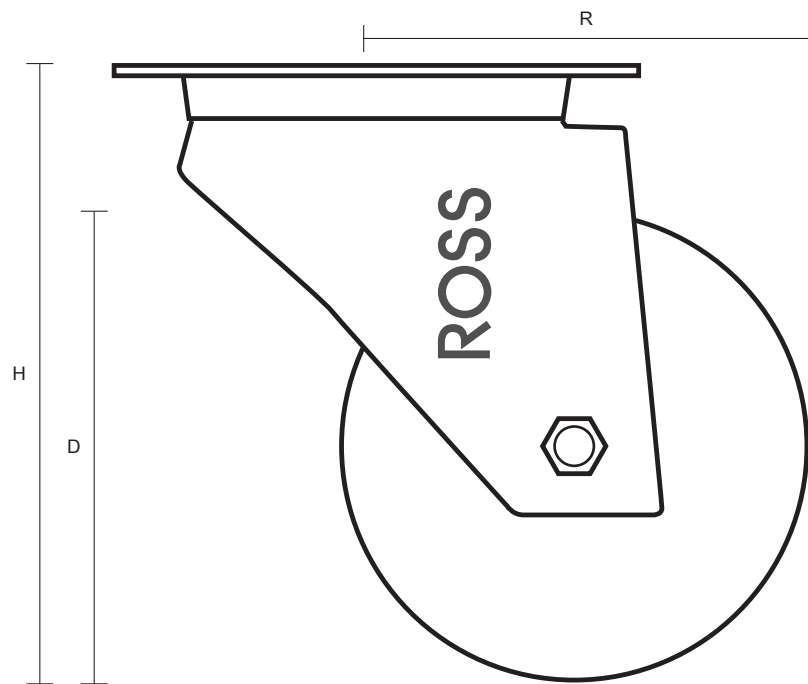

HSS-125-NY (125mm Swivel Castor White Nylon Wheel)

Castor Dimensions - Key		
D	Wheel Diameter (mm)	125mm
L	Plate Dimension Length (mm)	140mm
L1	Plate Dimension Width (mm)	110mm
C	Plate Hole Centers length (mm)	105mm
C1	Plate Hole Centers width (mm)	80/75mm
D1	Plate Hole Diameter (mm)	10mm
H	Total Castor Height (mm)	164mm
W	Tread Width (mm)	40mm
R	Swivel Radius (mm)	118mm