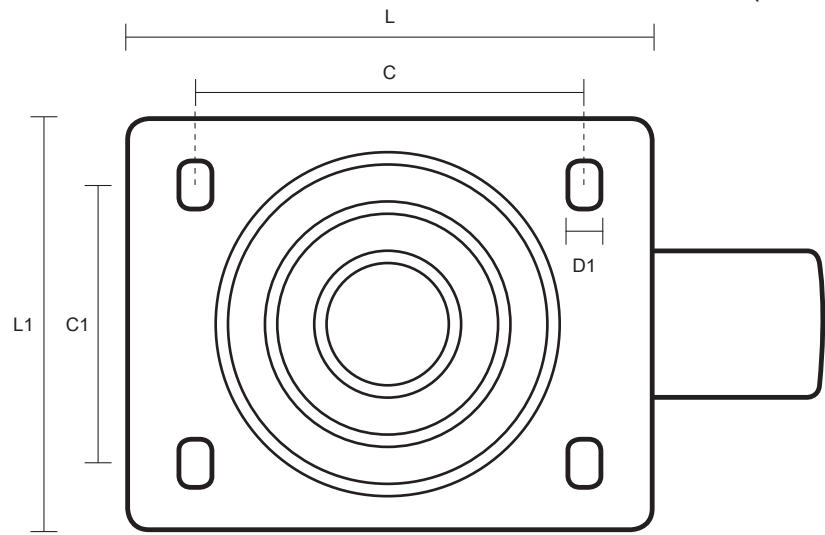

HSS-125-NY (125mm Swivel Castor White Nylon Wheel)

Castor Dimensions - Key		
D	Wheel Diameter (mm)	125mm
L	Plate Dimension Length (mm)	140mm
L1	Plate Dimension Width (mm)	110mm
C	Plate Hole Centers length (mm)	105mm
C1	Plate Hole Centers width (mm)	80/75mm
D1	Plate Hole Diameter (mm)	10mm
H	Total Castor Height (mm)	164mm
W	Tread Width (mm)	40mm
R	Swivel Radius (mm)	118mm