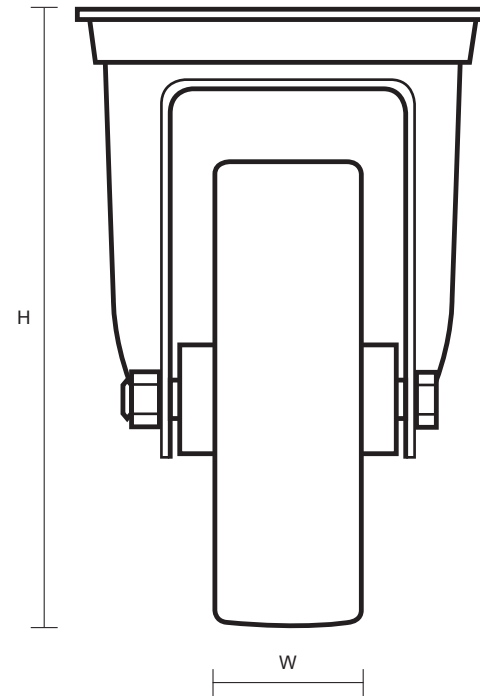

HSS-125-NY (125mm Swivel Castor White Nylon Wheel)

Castor Dimensions - Key		
D	Wheel Diameter (mm)	125mm
L	Plate Dimension Length (mm)	140mm
L1	Plate Dimension Width (mm)	110mm
C	Plate Hole Centers length (mm)	105mm
C1	Plate Hole Centers width (mm)	80/75mm
D1	Plate Hole Diameter (mm)	10mm
H	Total Castor Height (mm)	164mm
W	Tread Width (mm)	40mm
R	Swivel Radius (mm)	118mm