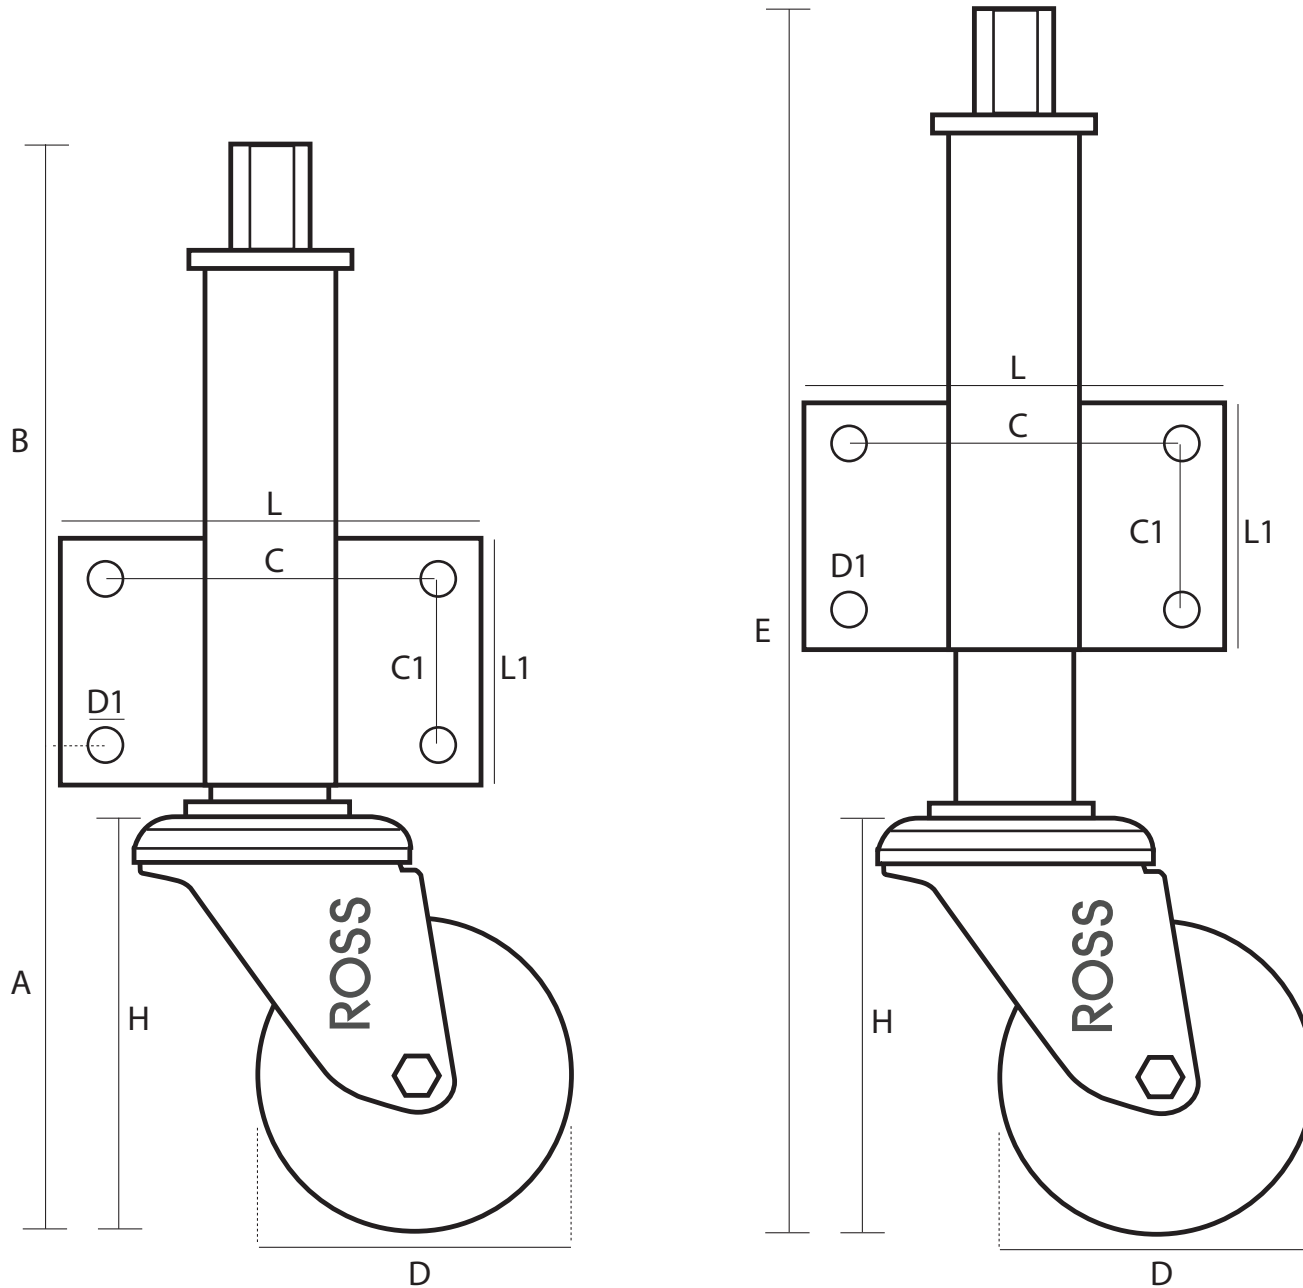

JA4-080-NY (Medium Duty Jacking Castor 80mm White Nylon Wheel)

Castor Dimensions - Key		
D	Wheel Diameter	80mm
L	Plate Dimension Length (mm)	130mm
L1	Plate Dimension Width (mm)	75mm
C	Plate Hole Centers length (mm)	102mm
C1	Plate Hole Centers width (mm)	51mm
D1	Plate Hole Diameter (mm)	11mm
H	Total Castor Height	108mm
A	Total Height to Plate lower bolt hole	131mm
B	Jacking Unit Total Height from plate lower bolt hole	187mm
A+B	Min Total Jocking Unit Un-Extended Height	318mm
E	A+B+76mm Jacking Unit Extension Height	394mm