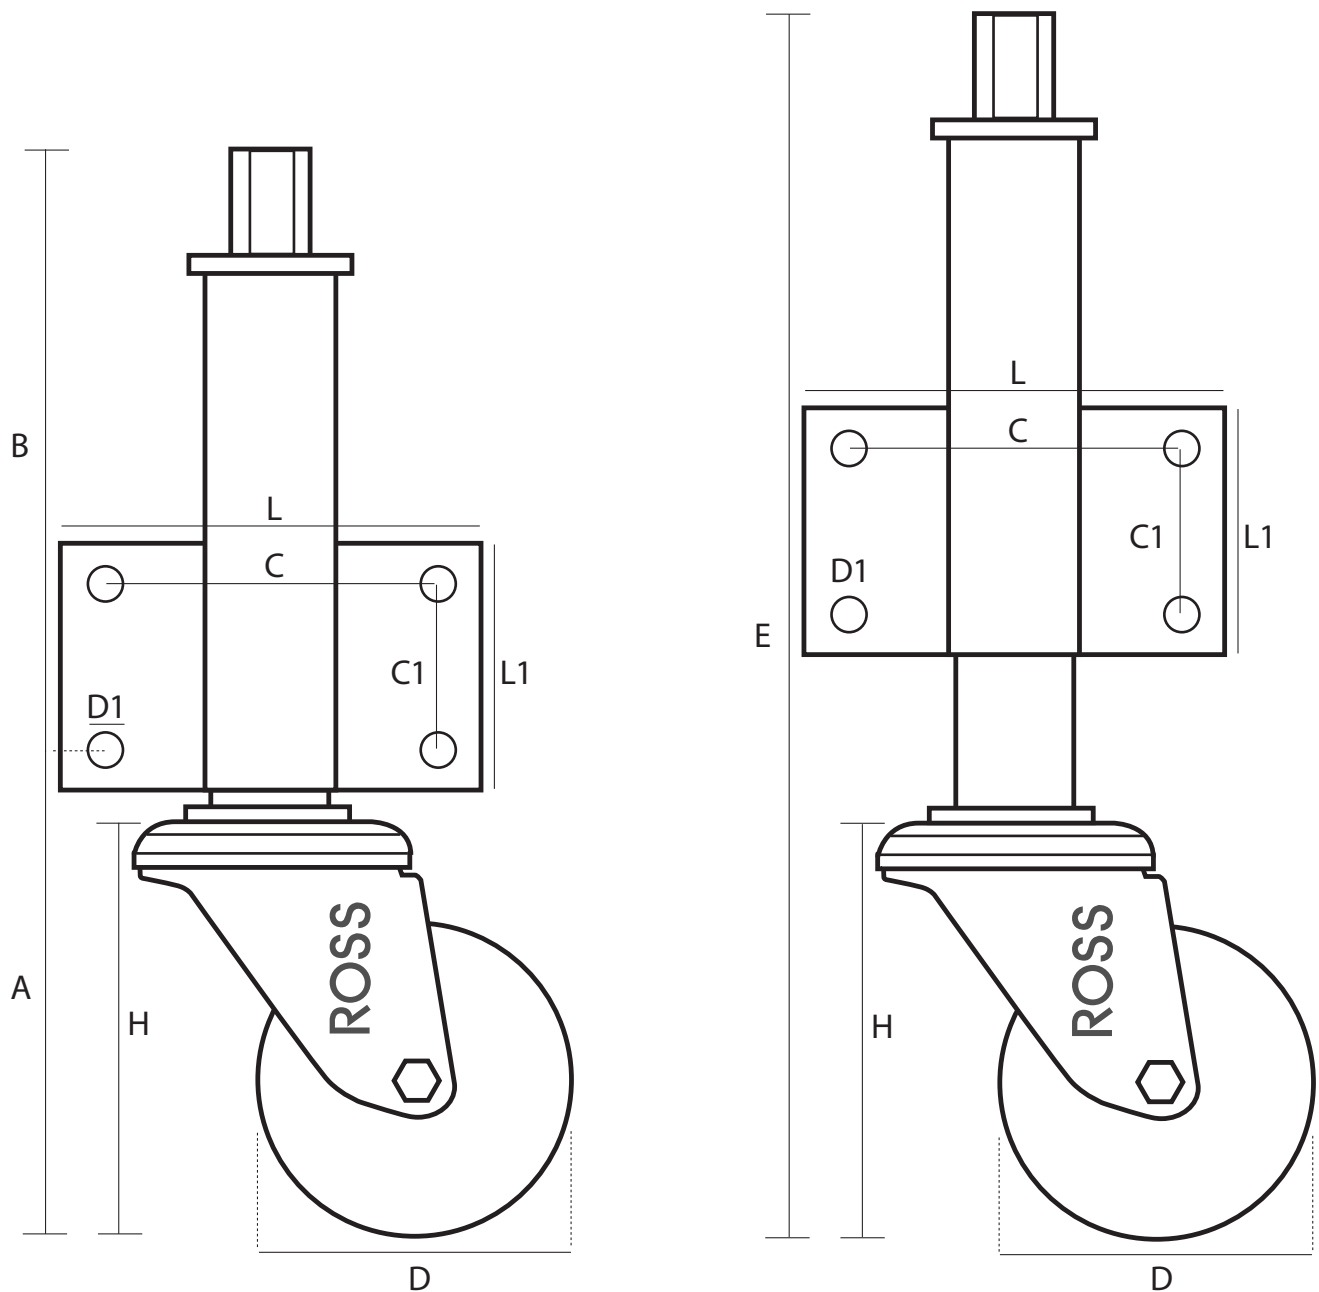

JA4-100-NYB (Medium Duty Jacking Castor 100mm White Nylon Wheel)

Castor Dimensions - Key		
D	Wheel Diameter	100mm
L	Plate Dimension Length (mm)	130mm
L1	Plate Dimension Width (mm)	75mm
C	Plate Hole Centers length (mm)	102mm
C1	Plate Hole Centers width (mm)	51mm
D1	Plate Hole Diameter (mm)	11mm
H	Total Castor Height	128mm
A	Total Height to Plate lower bolt hole	151mm
B	Jacking Unit Total Height from plate lower bolt hole	187mm
A+B	Min Total Jocking Unit Un-Extended Height	338mm
E	A+B+76mm Jacking Unit Extension Height	414mm