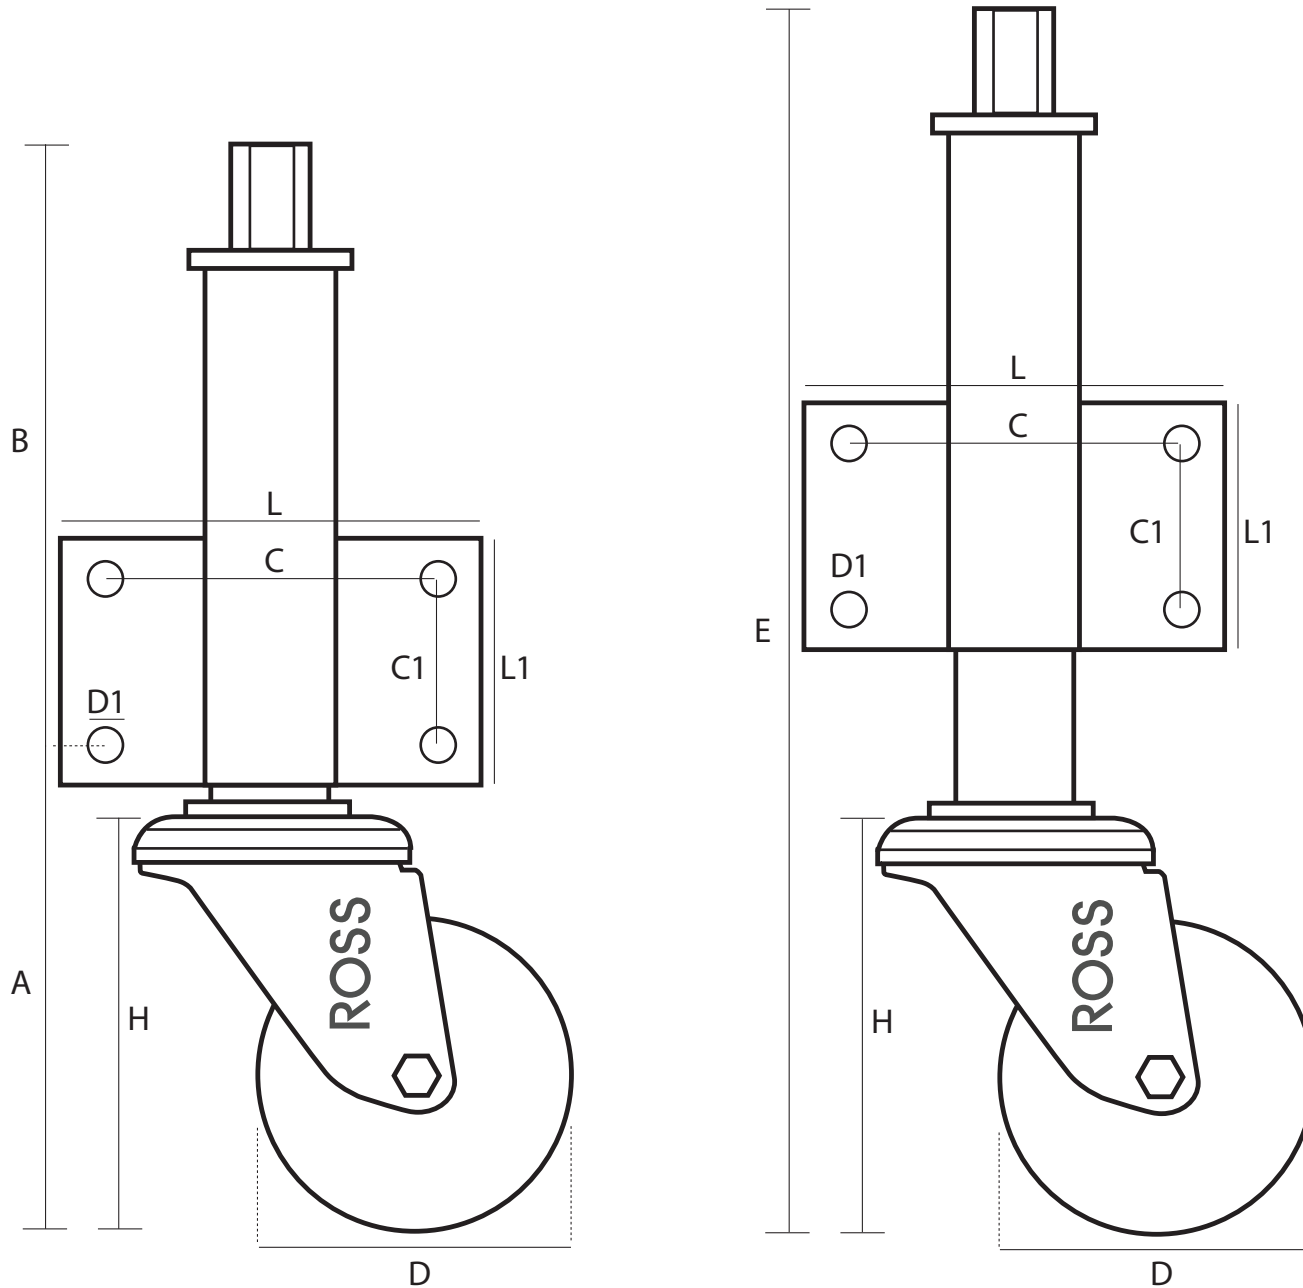

# JA4-125-GVR (Medium Duty Jacking Castor 125mm Grey Rubber Wheel)

Castor Dimensions - Key		
D	Wheel Diameter	125mm
L	Plate Dimension Length (mm)	130mm
L1	Plate Dimension Width (mm)	75mm
C	Plate Hole Centers length (mm)	102mm
C1	Plate Hole Centers width (mm)	51mm
D1	Plate Hole Diameter (mm)	11mm
H	Total Castor Height	155mm
A	Total Height to Plate lower bolt hole	178mm
B	Jacking Unit Total Height from plate lower bolt hole	187mm
A+B	Min Total Jocking Unit Un-Extended Height	365mm
E	A+B+76mm Jacking Unit Extension Height	441mm