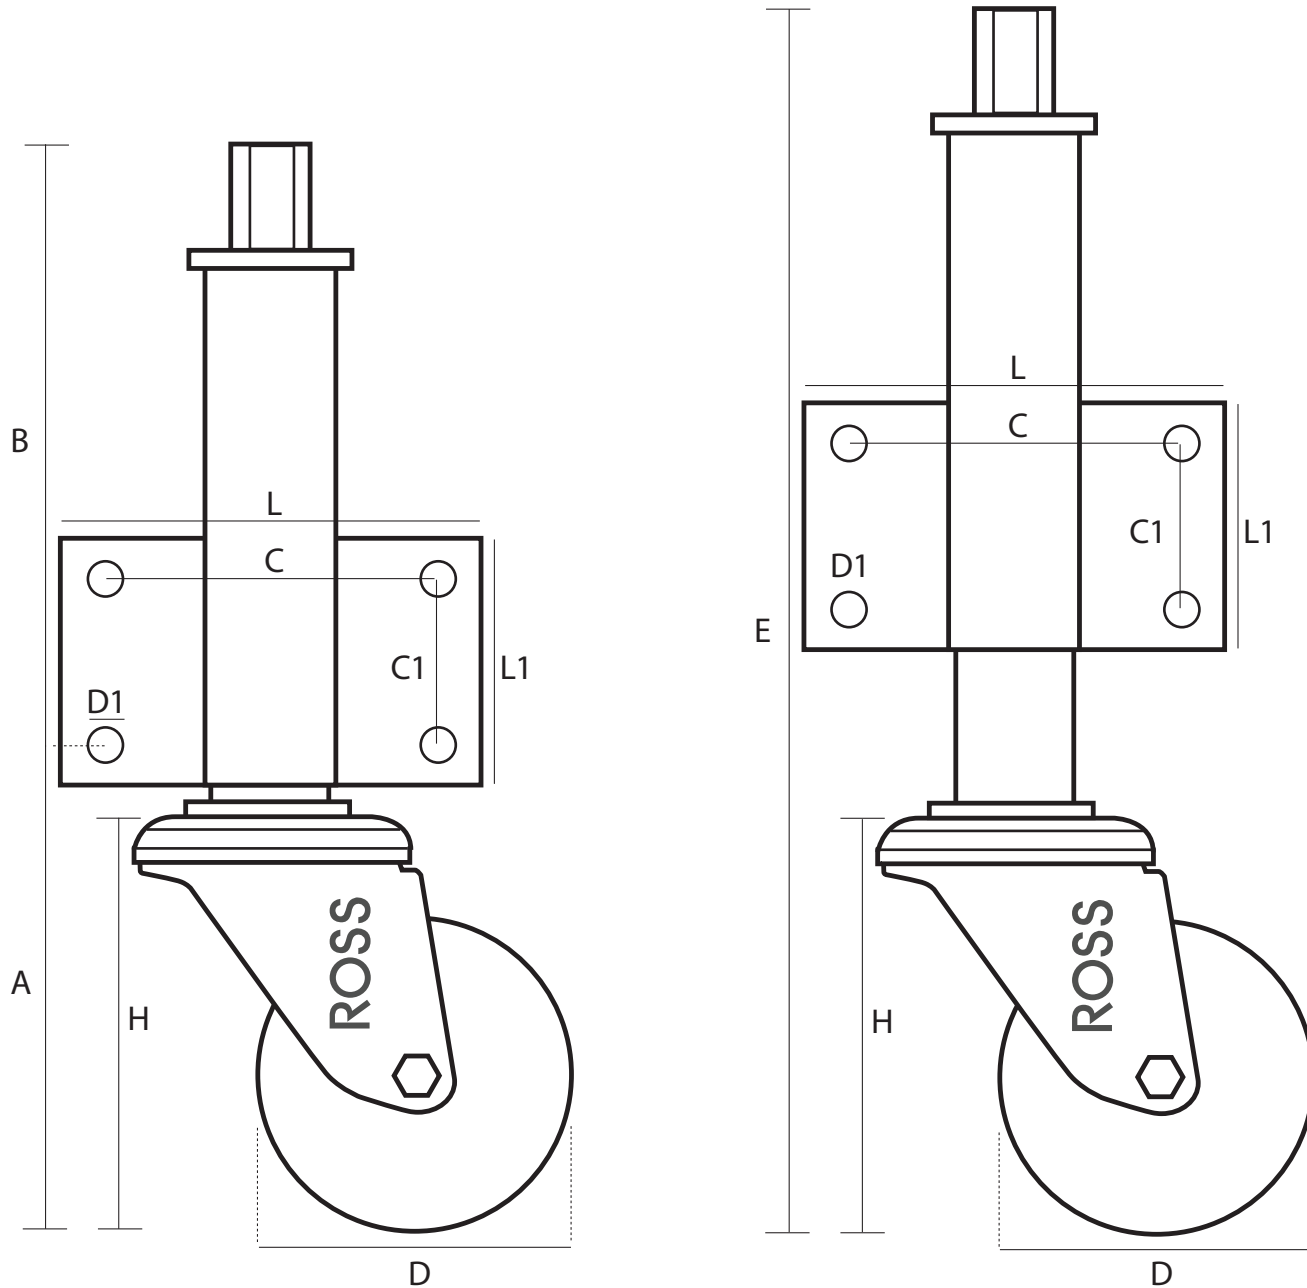

JA4-160-GVR (Medium Duty Jacking Castor 160mm Grey Rubber Wheel)

Castor Dimensions - Key		
D	Wheel Diameter	160mm
L	Plate Dimension Length (mm)	130mm
L1	Plate Dimension Width (mm)	75mm
C	Plate Hole Centers length (mm)	102mm
C1	Plate Hole Centers width (mm)	51mm
D1	Plate Hole Diameter (mm)	11mm
H	Total Castor Height	195mm
A	Total Height to Plate lower bolt hole	218mm
B	Jacking Unit Total Height from plate lower bolt hole	187mm
A+B	Min Total Jocking Unit Un-Extended Height	405mm
E	A+B+76mm Jacking Unit Extension Height	481mm