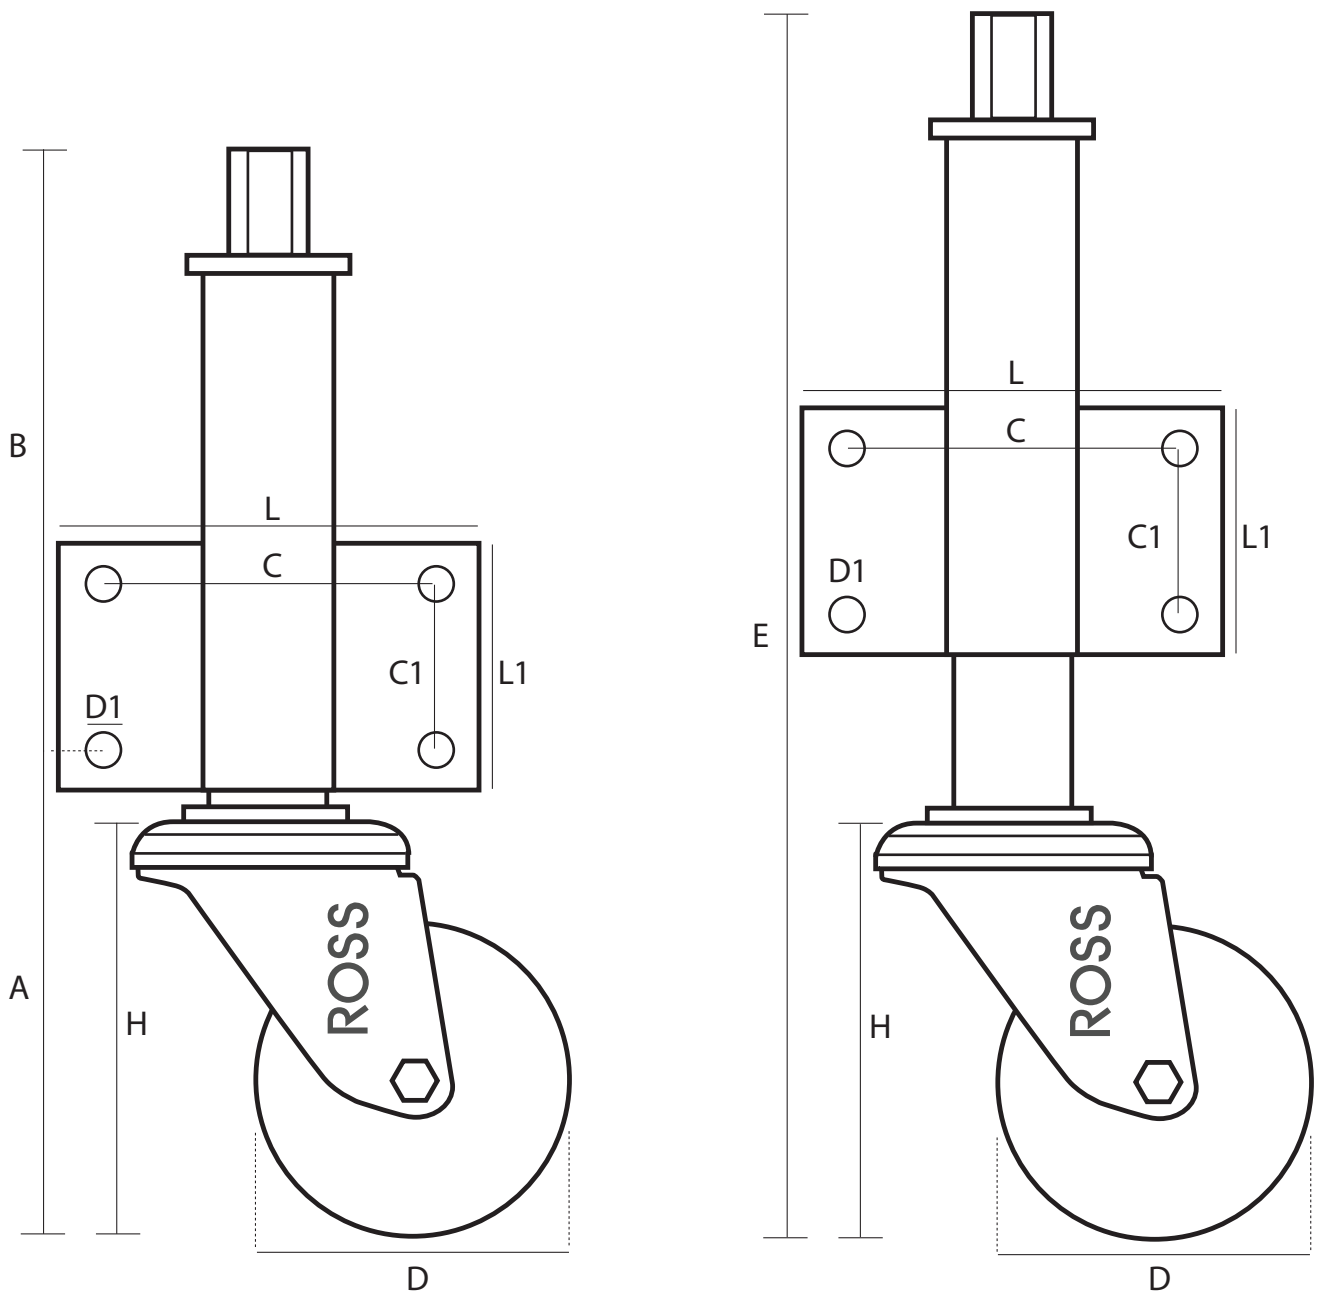

JA4-160-NYB (Medium Duty Jacking Castor 160mm White Nylon Wheel)

Castor Dimensions - Key		
D	Wheel Diameter	160mm
L	Plate Dimension Length (mm)	130mm
L1	Plate Dimension Width (mm)	75mm
C	Plate Hole Centers length (mm)	102mm
C1	Plate Hole Centers width (mm)	51mm
D1	Plate Hole Diameter (mm)	11mm
H	Total Castor Height	195mm
A	Total Height to Plate lower bolt hole	218mm
B	Jacking Unit Total Height from plate lower bolt hole	187mm
A+B	Min Total Jocking Unit Un-Extended Height	405mm
E	A+B+76mm Jacking Unit Extension Height	481mm