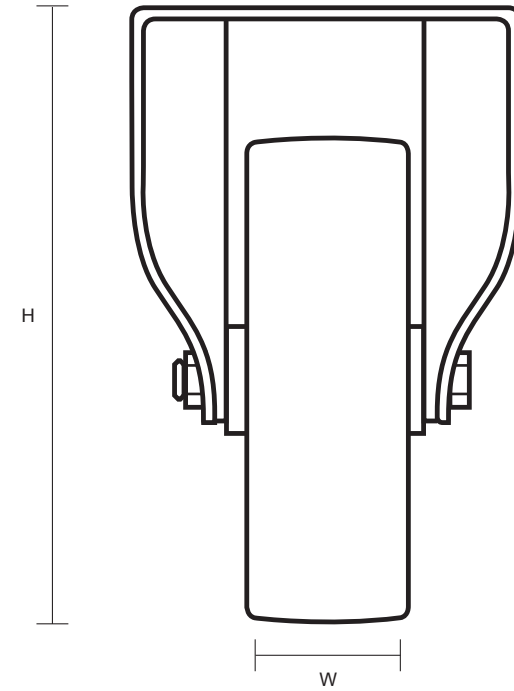

SF-200-GVR (200mm Fixed Plate Castor Grey Rubber Tyred Wheel)

Castor Dimensions - Key		
D	Wheel Diameter	200mm
L	Plate Dimension Length (mm)	140mm
L1	Plate Dimension Width (mm)	110mm
C	Plate Hole Centers length (mm)	105mm
C1	Plate Hole Centers width (mm)	80/75mm
D1	Plate Hole Diameter (mm)	10mm
H	Total Castor Height (mm)	236mm
W	Tread Width (mm)	33mm
R	Swivel Radius (mm)	N/A