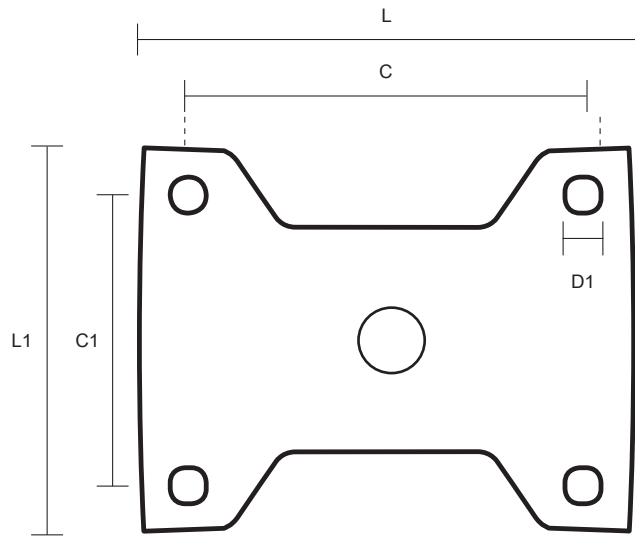

SF-200-GVR (200mm Fixed Plate Castor Grey Rubber Tyred Wheel)

Castor Dimensions - Key		
D	Wheel Diameter	200mm
L	Plate Dimension Length (mm)	140mm
L1	Plate Dimension Width (mm)	110mm
C	Plate Hole Centers length (mm)	105mm
C1	Plate Hole Centers width (mm)	80/75mm
D1	Plate Hole Diameter (mm)	10mm
H	Total Castor Height (mm)	236mm
W	Tread Width (mm)	33mm
R	Swivel Radius (mm)	N/A