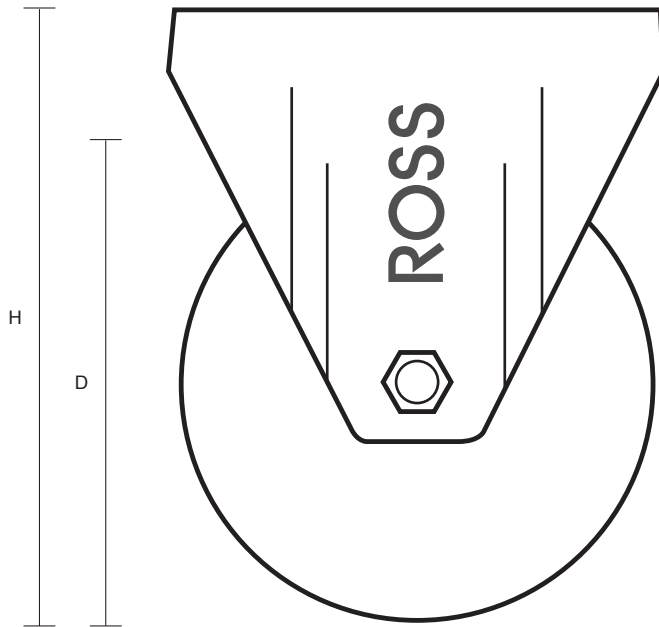

SF-200-GVR (200mm Fixed Plate Castor Grey Rubber Tyred Wheel)

Castor Dimensions - Key		
D	Wheel Diameter	200mm
L	Plate Dimension Length (mm)	140mm
L1	Plate Dimension Width (mm)	110mm
C	Plate Hole Centers length (mm)	105mm
C1	Plate Hole Centers width (mm)	80/75mm
D1	Plate Hole Diameter (mm)	10mm
H	Total Castor Height (mm)	236mm
W	Tread Width (mm)	33mm
R	Swivel Radius (mm)	N/A