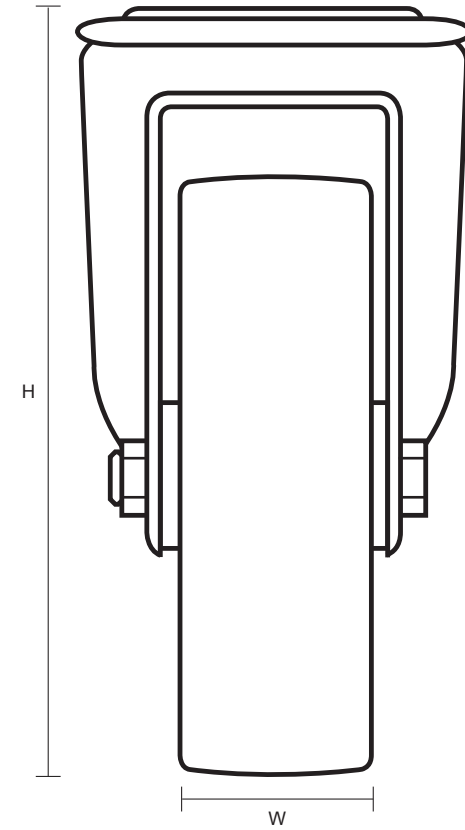

SS-100-GVR/BH12 (100mm Swivel Castor Grey rubber wheel_

Castor Dimensions - Key		
D	Wheel Diameter	100mm
L	Plate Dimension Length (mm)	N/A
L1	Plate Dimension Width (mm)	N/A
C	Plate Hole Centers length (mm)	N/A
C1	Plate Hole Centers width (mm)	N/A
D1	Plate Hole Diameter (mm)	12mm
H	Total Castor Height	128mm
W	Tread Width (mm)	23mm
R	Swivel Radius (mm)	91mm
S	Swivel Race Diameter (mm)	76mm