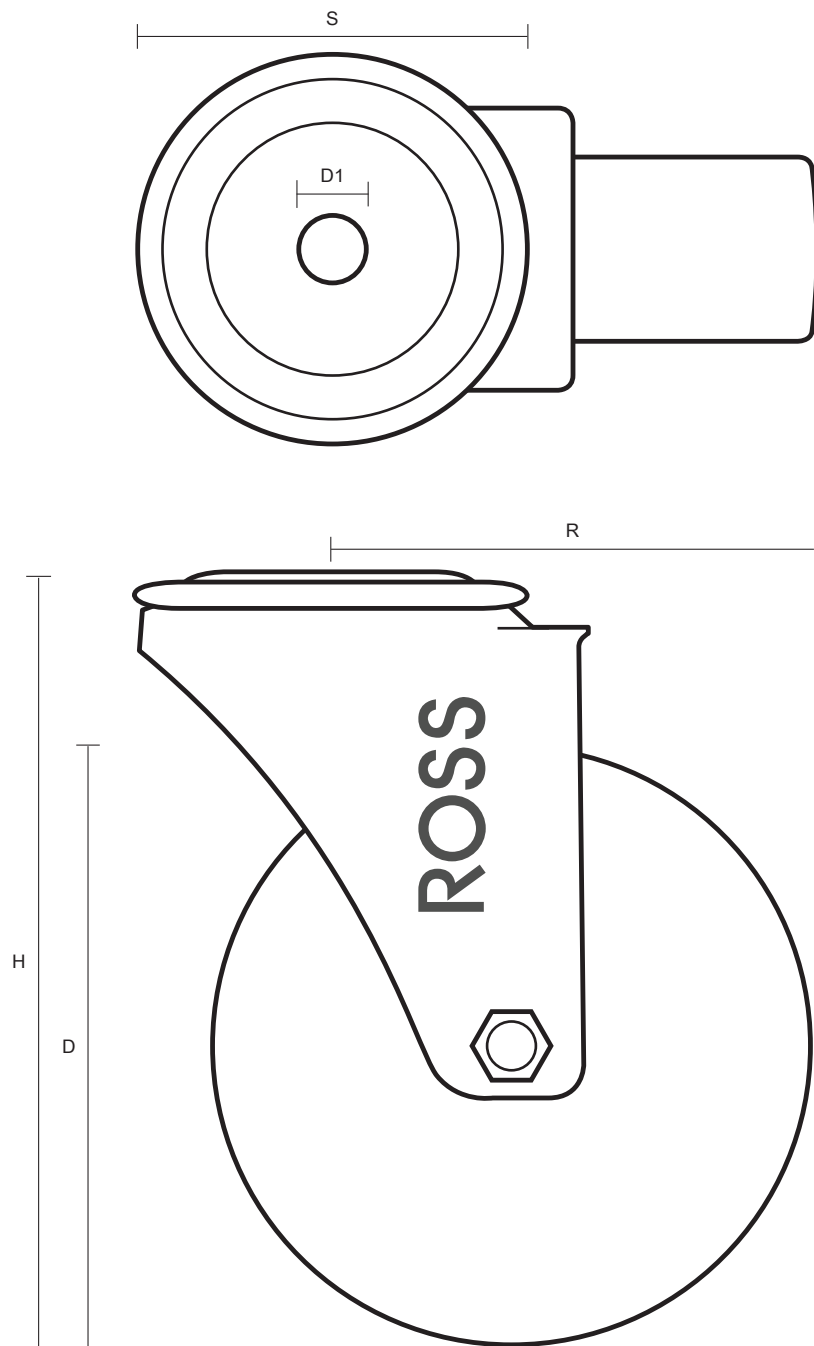

SS-100-GVR/BH12 (100mm Swivel Castor Grey rubber wheel_

Castor Dimensions - Key		
D	Wheel Diameter	100mm
L	Plate Dimension Length (mm)	N/A
L1	Plate Dimension Width (mm)	N/A
C	Plate Hole Centers length (mm)	N/A
C1	Plate Hole Centers width (mm)	N/A
D1	Plate Hole Diameter (mm)	12mm
H	Total Castor Height	128mm
W	Tread Width (mm)	23mm
R	Swivel Radius (mm)	91mm
S	Swivel Race Diameter (mm)	76mm