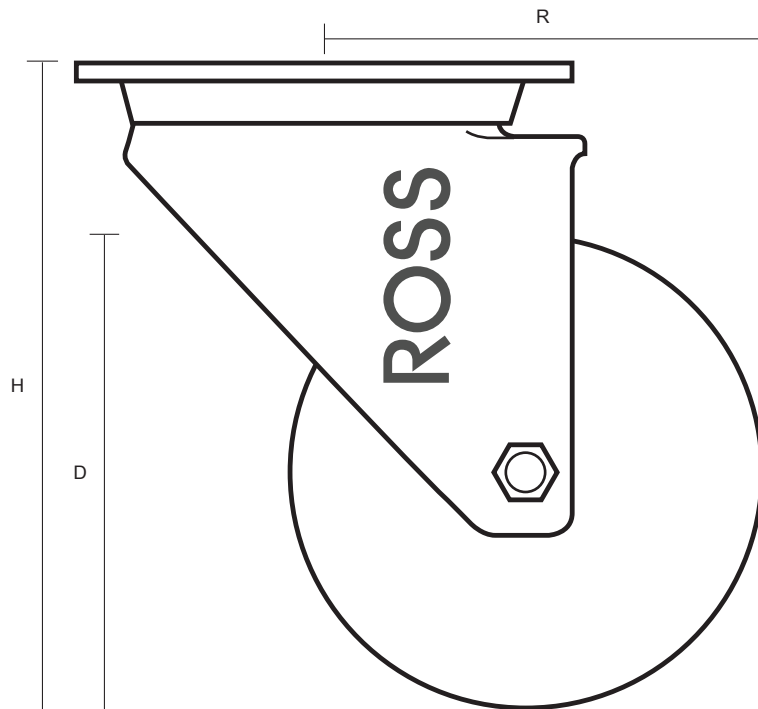

# SS-100-GVR (100mm Swivel Top Plate Castor Grey Rubber Tyred Wheel)

Castor Dimensions - Key		
D	Wheel Diameter	100mm
L	Plate Dimension Length (mm)	105mm
L1	Plate Dimension Width (mm)	85mm
C	Plate Hole Centers length (mm)	80mm
C1	Plate Hole Centers width (mm)	60mm
D1	Plate Hole Diameter (mm)	8mm
H	Total Castor Height (mm)	128mm
W	Tread Width (mm)	23mm
R	Swivel Radius (mm)	85mm