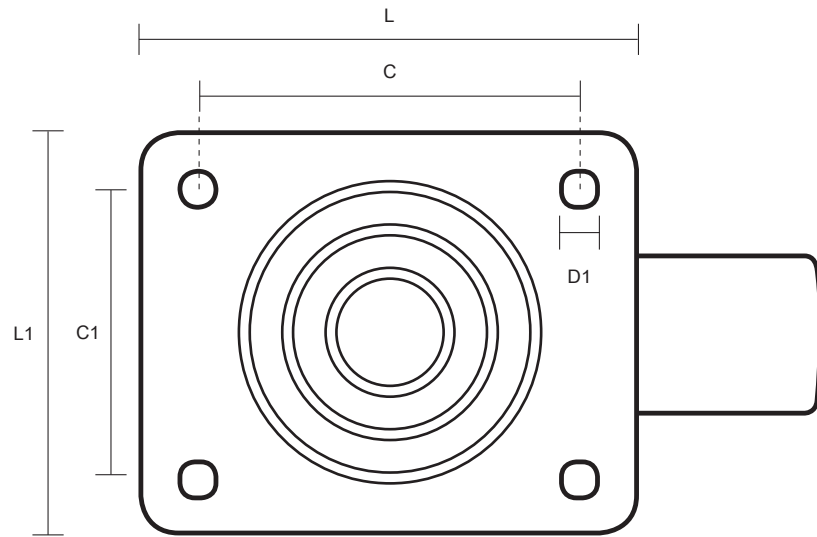

# SS-100-GVR (100mm Swivel Top Plate Castor Grey Rubber Tyred Wheel)

Castor Dimensions - Key		
D	Wheel Diameter	100mm
L	Plate Dimension Length (mm)	105mm
L1	Plate Dimension Width (mm)	85mm
C	Plate Hole Centers length (mm)	80mm
C1	Plate Hole Centers width (mm)	60mm
D1	Plate Hole Diameter (mm)	8mm
H	Total Castor Height (mm)	128mm
W	Tread Width (mm)	23mm
R	Swivel Radius (mm)	85mm