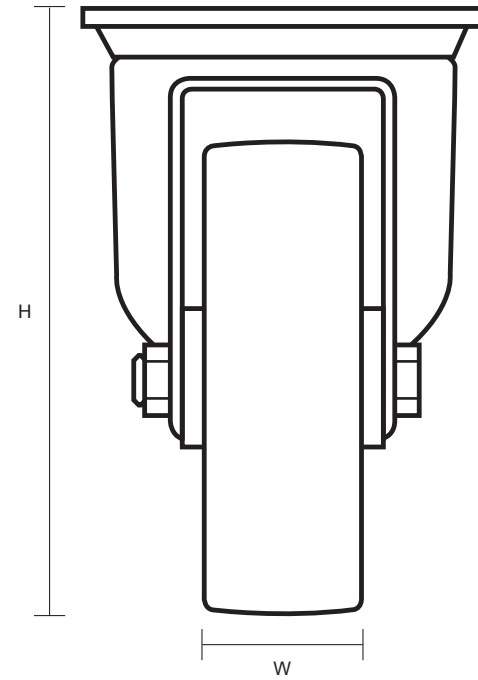

# SS-100-GVR (100mm Swivel Top Plate Castor Grey Rubber Tyred Wheel)

Castor Dimensions - Key		
D	Wheel Diameter	100mm
L	Plate Dimension Length (mm)	105mm
L1	Plate Dimension Width (mm)	85mm
C	Plate Hole Centers length (mm)	80mm
C1	Plate Hole Centers width (mm)	60mm
D1	Plate Hole Diameter (mm)	8mm
H	Total Castor Height (mm)	128mm
W	Tread Width (mm)	23mm
R	Swivel Radius (mm)	85mm