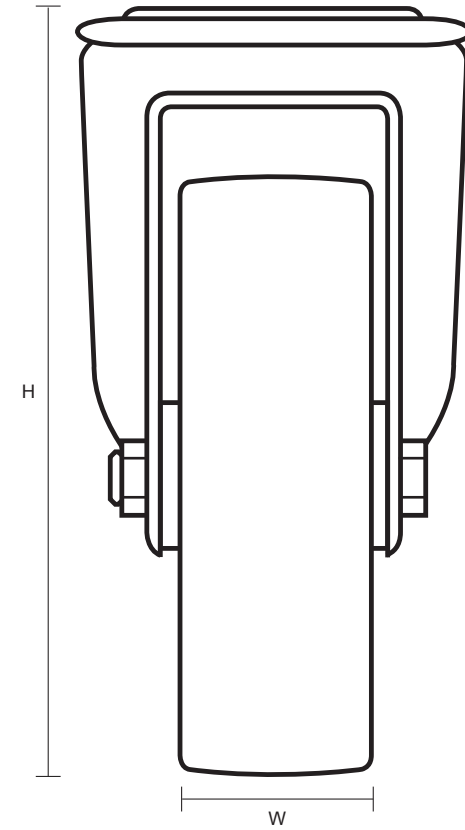

SS-100-NY/BH12 (100mm Swivel Castor White Nylon wheel)

Castor Dimensions - Key

D	Wheel Diameter	100mm
L	Plate Dimension Length (mm)	N/A
L1	Plate Dimension Width (mm)	N/A
C	Plate Hole Centers length (mm)	N/A
C1	Plate Hole Centers width (mm)	N/A
D1	Plate Hole Diameter (mm)	12mm
H	Total Castor Height	128mm
W	Tread Width (mm)	34mm
R	Swivel Radius (mm)	91mm
S	Swivel Race Diameter (mm)	76mm