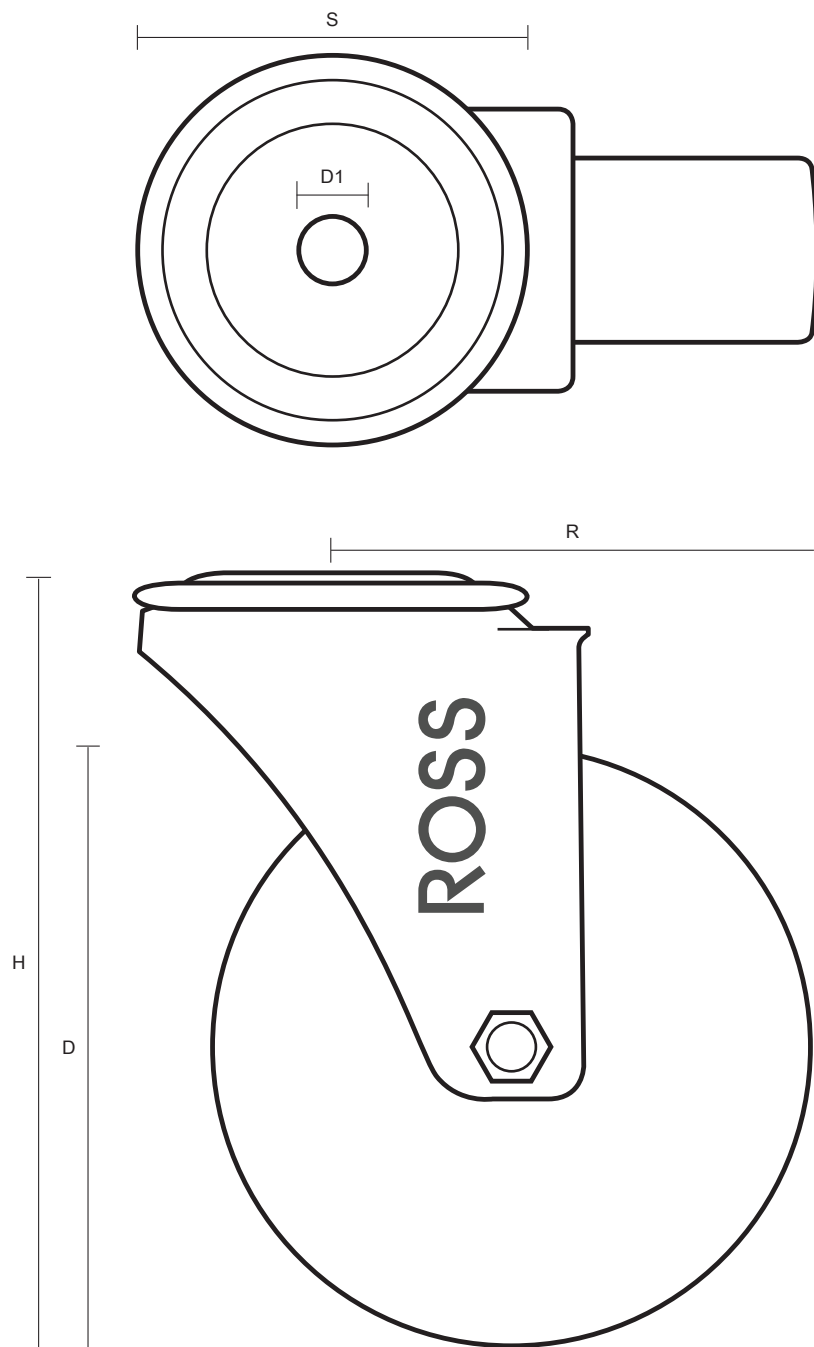

SS-100-NY/BH12 (100mm Swivel Castor White Nylon wheel)

Castor Dimensions - Key

D	Wheel Diameter	100mm
L	Plate Dimension Length (mm)	N/A
L1	Plate Dimension Width (mm)	N/A
C	Plate Hole Centers length (mm)	N/A
C1	Plate Hole Centers width (mm)	N/A
D1	Plate Hole Diameter (mm)	12mm
H	Total Castor Height	128mm
W	Tread Width (mm)	34mm
R	Swivel Radius (mm)	91mm
S	Swivel Race Diameter (mm)	76mm