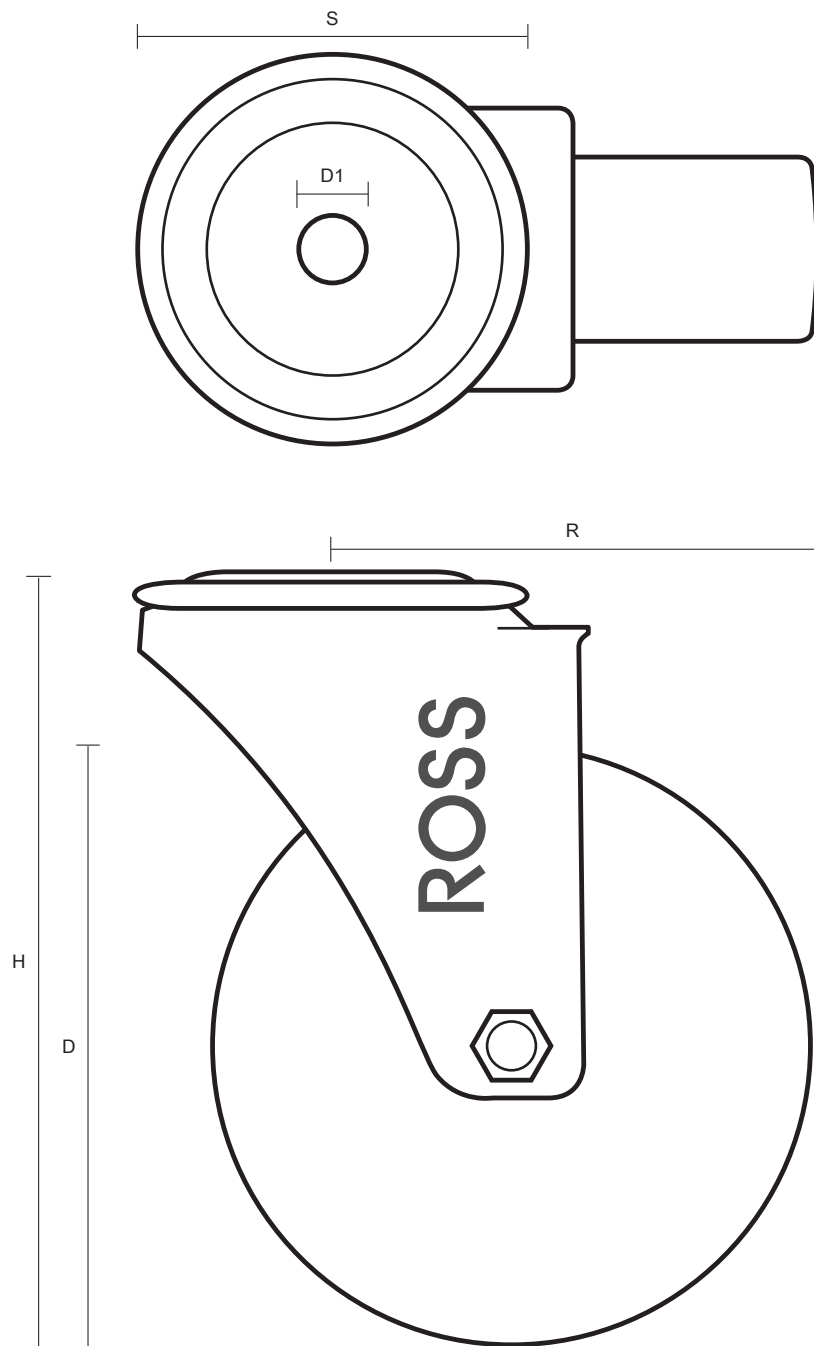

SS-125-GVR/BH12 (125mm Swivel Castor Grey rubber wheel_

Castor Dimensions - Key

D	Wheel Diameter	125mm
L	Plate Dimension Length (mm)	N/A
L1	Plate Dimension Width (mm)	N/A
C	Plate Hole Centers length (mm)	N/A
C1	Plate Hole Centers width (mm)	N/A
D1	Plate Hole Diameter (mm)	12mm
H	Total Castor Height	155mm
W	Tread Width (mm)	23mm
R	Swivel Radius (mm)	103mm
S	Swivel Race Diameter (mm)	70mm