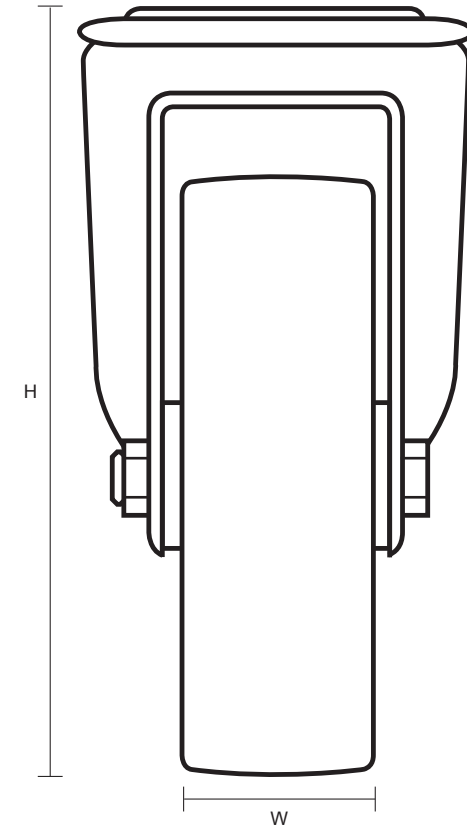

SS-125-GVR/BH12 (125mm Swivel Castor Grey rubber wheel_

Castor Dimensions - Key

D	Wheel Diameter	125mm
L	Plate Dimension Length (mm)	N/A
L1	Plate Dimension Width (mm)	N/A
C	Plate Hole Centers length (mm)	N/A
C1	Plate Hole Centers width (mm)	N/A
D1	Plate Hole Diameter (mm)	12mm
H	Total Castor Height	155mm
W	Tread Width (mm)	23mm
R	Swivel Radius (mm)	103mm
S	Swivel Race Diameter (mm)	70mm