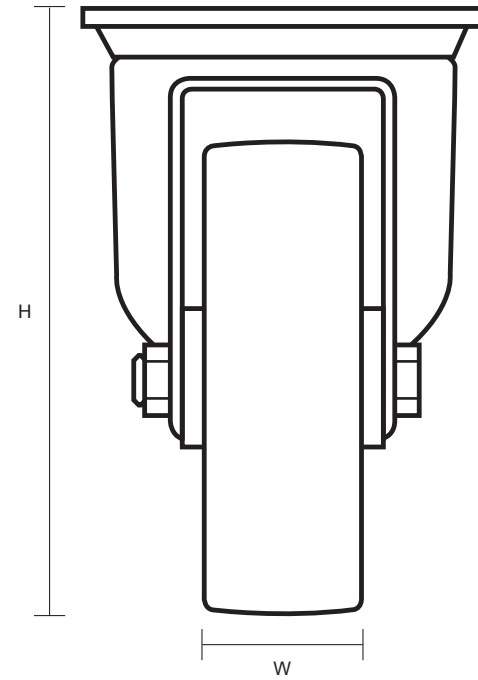

SS-125-GVR (125mm Swivel Top Plate Castor Grey Rubber Tyred Wheel)

Castor Dimensions - Key		
D	Wheel Diameter	125mm
L	Plate Dimension Length (mm)	105mm
L1	Plate Dimension Width (mm)	85mm
C	Plate Hole Centers length (mm)	80mm
C1	Plate Hole Centers width (mm)	60mm
D1	Plate Hole Diameter (mm)	8mm
H	Total Castor Height (mm)	155mm
W	Tread Width (mm)	23mm
R	Swivel Radius (mm)	105mm