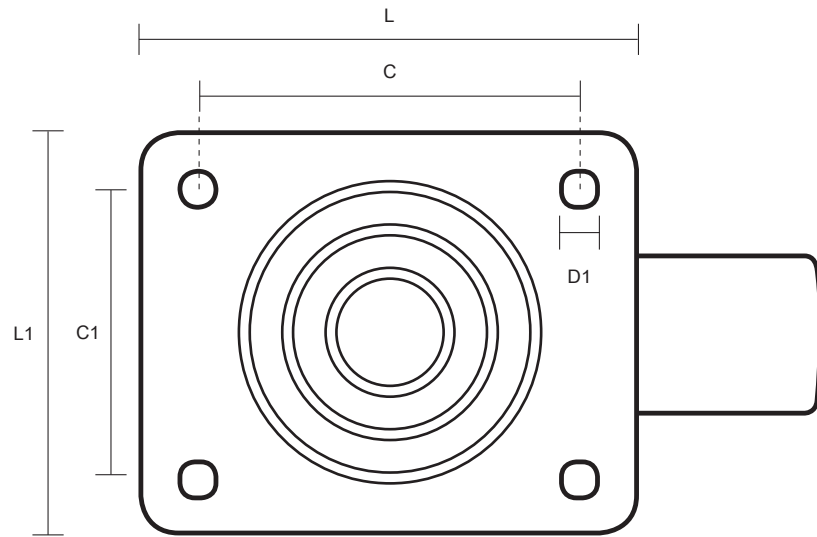

SS-125-GVR (125mm Swivel Top Plate Castor Grey Rubber Tyred Wheel)

Castor Dimensions - Key		
D	Wheel Diameter	125mm
L	Plate Dimension Length (mm)	105mm
L1	Plate Dimension Width (mm)	85mm
C	Plate Hole Centers length (mm)	80mm
C1	Plate Hole Centers width (mm)	60mm
D1	Plate Hole Diameter (mm)	8mm
H	Total Castor Height (mm)	155mm
W	Tread Width (mm)	23mm
R	Swivel Radius (mm)	105mm