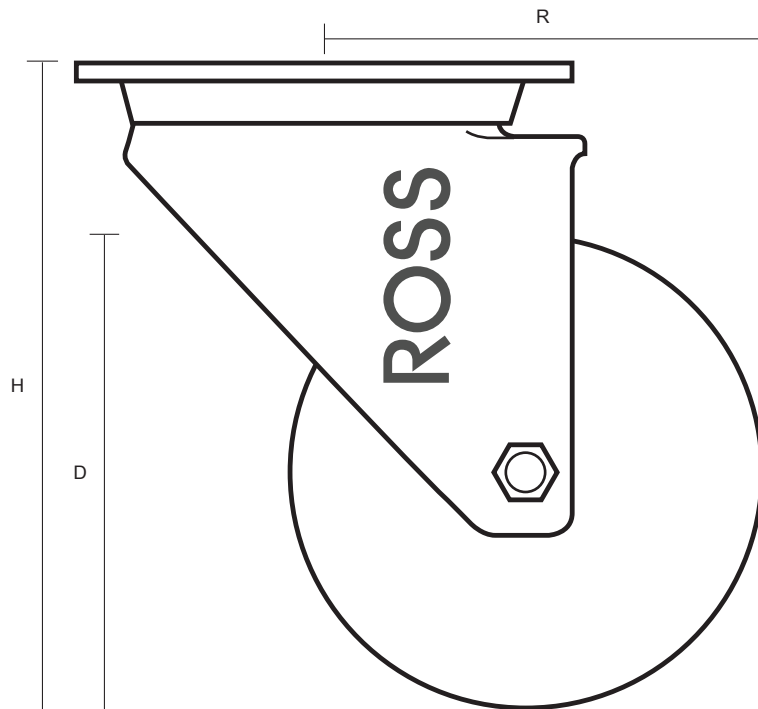

SS-125-GVR (125mm Swivel Top Plate Castor Grey Rubber Tyred Wheel)

Castor Dimensions - Key		
D	Wheel Diameter	125mm
L	Plate Dimension Length (mm)	105mm
L1	Plate Dimension Width (mm)	85mm
C	Plate Hole Centers length (mm)	80mm
C1	Plate Hole Centers width (mm)	60mm
D1	Plate Hole Diameter (mm)	8mm
H	Total Castor Height (mm)	155mm
W	Tread Width (mm)	23mm
R	Swivel Radius (mm)	105mm