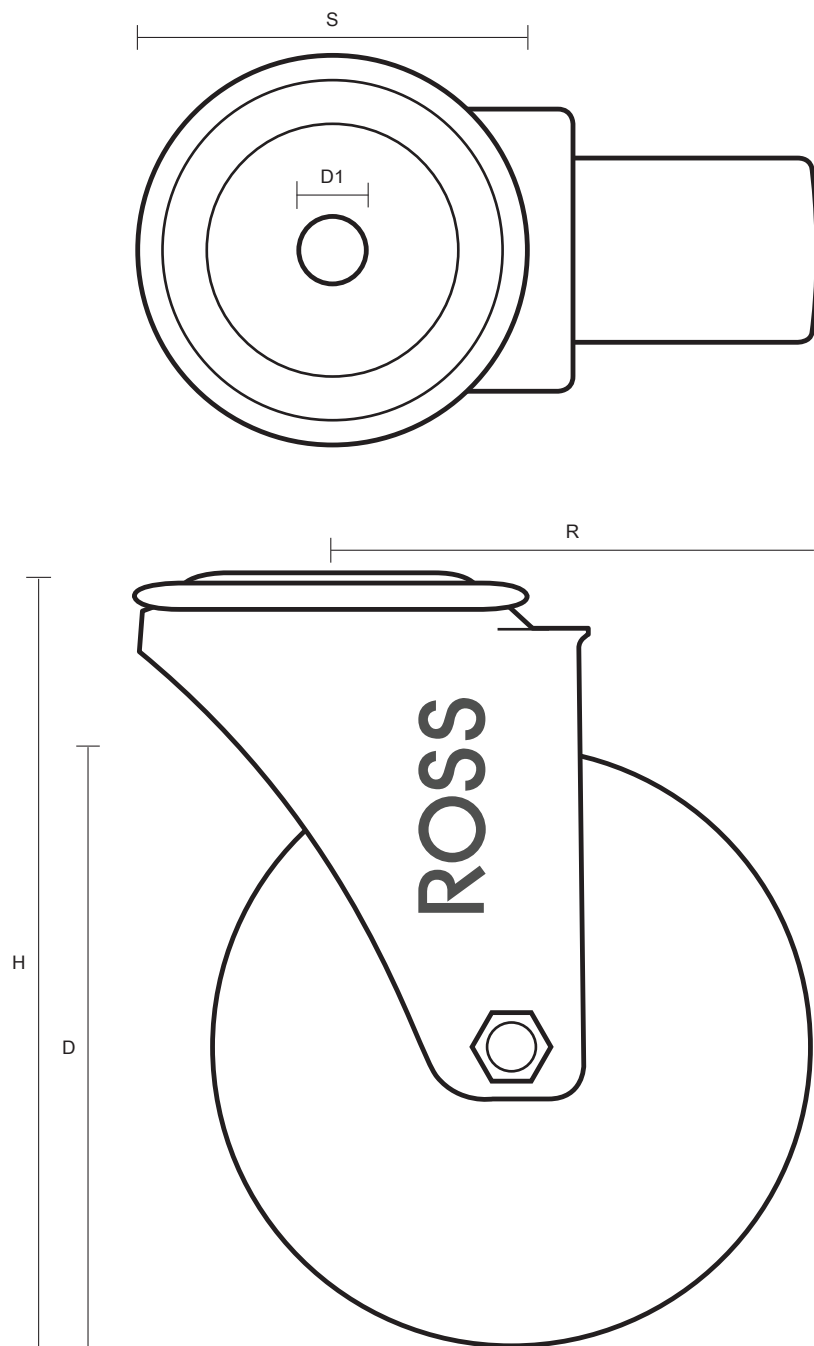

SS-125-NY/BH12 (125mm Swivel Castor White Nylon wheel)

Castor Dimensions - Key

D	Wheel Diameter	125mm
L	Plate Dimension Length (mm)	N/A
L1	Plate Dimension Width (mm)	N/A
C	Plate Hole Centers length (mm)	N/A
C1	Plate Hole Centers width (mm)	N/A
D1	Plate Hole Diameter (mm)	12mm
H	Total Castor Height	155mm
W	Tread Width (mm)	38mm
R	Swivel Radius (mm)	103mm
S	Swivel Race Diameter (mm)	70mm