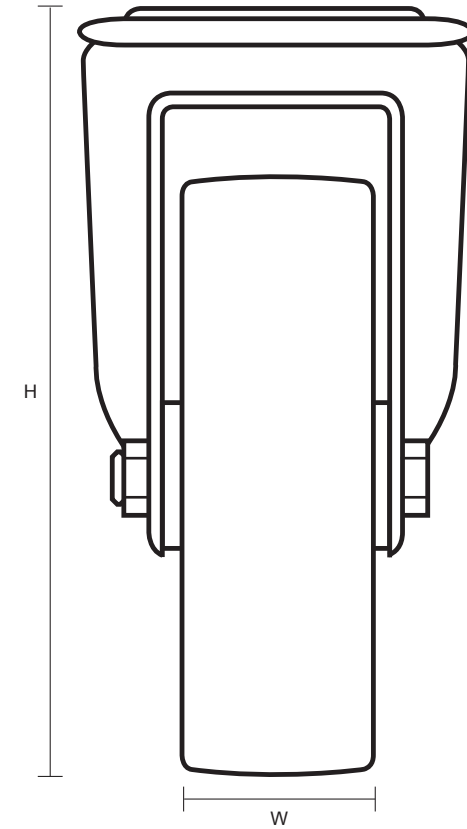

SS-125-NY/BH12 (125mm Swivel Castor White Nylon wheel)

Castor Dimensions - Key

D	Wheel Diameter	125mm
L	Plate Dimension Length (mm)	N/A
L1	Plate Dimension Width (mm)	N/A
C	Plate Hole Centers length (mm)	N/A
C1	Plate Hole Centers width (mm)	N/A
D1	Plate Hole Diameter (mm)	12mm
H	Total Castor Height	155mm
W	Tread Width (mm)	38mm
R	Swivel Radius (mm)	103mm
S	Swivel Race Diameter (mm)	70mm